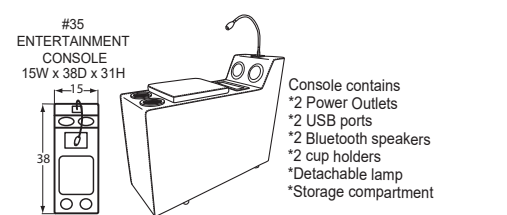

CUSTOM LEATHER PROGRAM

Designing a room full of furniture has never been so easy. Over 50 pieces to choose from – endless possibilities!

SOFAS & LOVESEATS

CHAIRS & OTTOMANS

SLEEPERS

SECTIONAL PIECES

- **Comfort Coil Cushion (DPT)** - 2.0 High density high resilient foam core with 50-60 pocketed micro-coils all encased in 100% cotton down proof ticking. Available in L9, LC9 and LM9.
- **P** Indicates that this piece is also available with a power motion recliner on the seat next to the arm. To order this piece with the power option simply add a P to the end of the style number.
- Power piece requires a 3" wall clearance.
- All styles with power have semi-attached backs. No loose backs.
- For rooms with high-pile carpeting, we recommend the TALL LEG option (no charge) for all F9 and L9 power motion pieces. This adds 1" of clearance to ensure the reclining mechanism opens smoothly. Apply this option to all pieces in the room so the legs match. This will increase the overall height, seat height, and arm height by one inch.
- Arm height for all pieces is 25".
- Width varies depending on arm style.