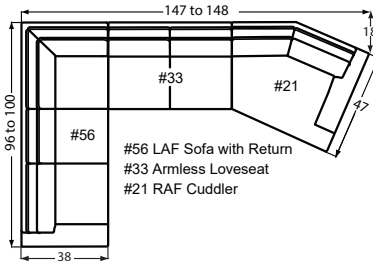

#56 LAF Sofa with Return
#33 Armless Loveseat
#21 RAF Cuddler