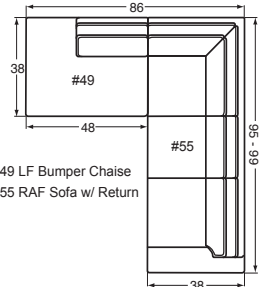

CUSTOM LEATHER PROGRAM

Designing a room full of furniture has never been so easy. Over 50 pieces to choose from – endless possibilities!

SOFAS & LOVESEATS

CHAIRS & OTTOMANS

SLEEPERS

SECTIONAL PIECES

- **Comfort Coil Cushion (DPT)** - 2.0 High density high resilient foam core with 50-60 pocketed micro-coils all encased in 100% cotton down proof ticking. Available in L9, LC9 and LM9.
- **P** Indicates that this piece is also available with a power motion recliner on the seat next to the arm. To order this piece with the power option simply add a P to the end of the style number.
- Power piece requires a 3" wall clearance.
- All styles with power have semi-attached backs. No loose backs.
- For rooms with high-pile carpeting, we recommend the TALL LEG option (no charge) for all F9 and L9 power motion pieces. This adds 1" of clearance to ensure the reclining mechanism opens smoothly. Apply this option to all pieces in the room so the legs match. This will increase the overall height, seat height, and arm height by one inch.
- Arm height for all pieces is 25".
- Width varies depending on arm style.

The Art of Leather, Made Personal. Sample Configurations

(Applicable for both power and non-power pieces)

#52 LAF Sofa
#48 RF Bumper Chaise

#56 LAF Sofa w/ Return
#33 Armless Loveseat
#48 RF Bumper Chaise