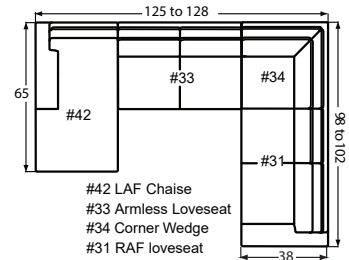

The Art of Leather, Made Personal. Sample Configurations

(Applicable for both power and non-power pieces)