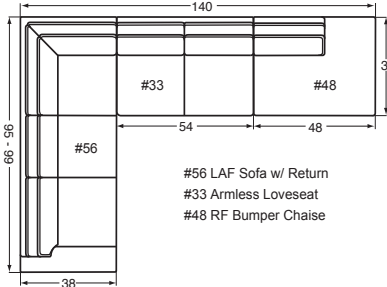

#56 LAF Sofa w/ Return
#33 Armless Loveseat
#48 RF Bumper Chaise