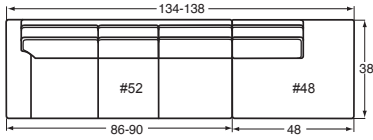

The Art of Leather, Made Personal. Sample Configurations

(Applicable for both power and non-power pieces)

#52 LAF Sofa
#48 RF Bumper Chaise