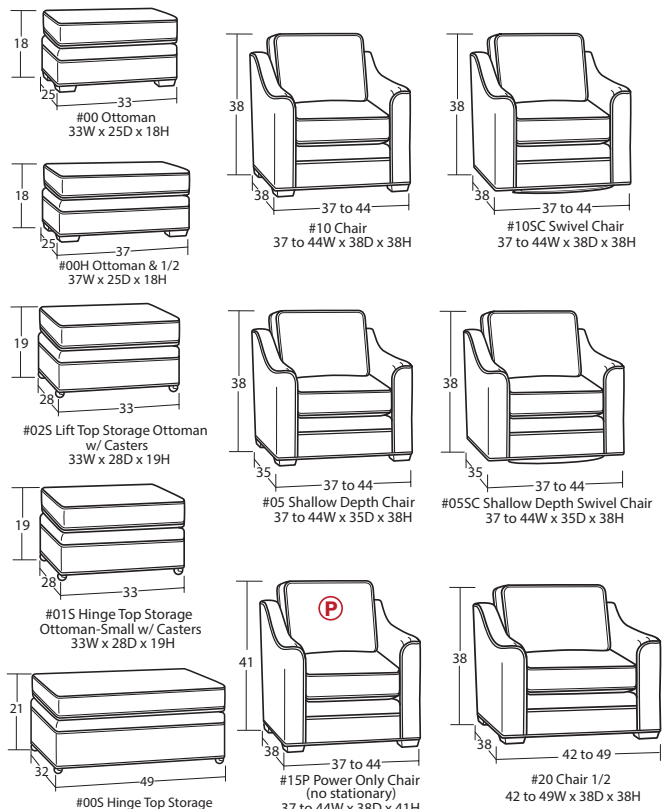

CUSTOM LEATHER PROGRAM

Designing a room full of furniture has never been so easy. Over 50 pieces to choose from – endless possibilities!

SOFAS & LOVESEATS

CHAIRS & OTTOMANS

SLEEPERS

SECTIONAL PIECES

- **Comfort Coil Cushion (DPT)** - 2.0 High density high resilient foam core with 50-60 pocketed micro-coils all encased in 100% cotton down proof ticking. Available in L9, LC9 and LM9.
- **P** Indicates that this piece is also available with a power motion recliner on the seat next to the arm. To order this piece with the power option simply add a P to the end of the style number.
- Power piece requires a 3" wall clearance.
- All styles with power have semi-attached backs. No loose backs.
- For rooms with high-pile carpeting, we recommend the TALL LEG option (no charge) for all F9 and L9 power motion pieces. This adds 1" of clearance to ensure the reclining mechanism opens smoothly. Apply this option to all pieces in the room so the legs match. This will increase the overall height, seat height, and arm height by one inch.
- Arm height for all pieces is 25".
- Width varies depending on arm style.

The Art of Leather, Made Personal. Sample Configurations

(Applicable for both power and non-power pieces)

#52 LAF Sofa
#48 RF Bumper Chaise

#56 LAF Sofa w/ Return
#33 Armless Loveseat
#48 RF Bumper Chaise