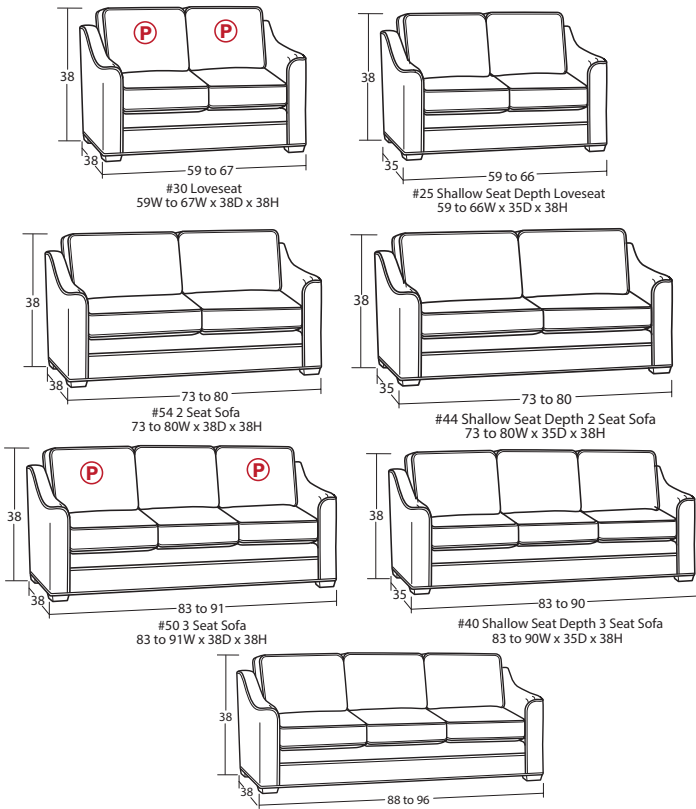

CUSTOM LEATHER PROGRAM

Designing a room full of furniture has never been so easy. Over 50 pieces to choose from – endless possibilities!

SOFAS & LOVESEATS

CHAIRS & OTTOMANS

SLEEPERS

SECTIONAL PIECES

- **Comfort Coil Cushion (DPT)** - 2.0 High density high resilient foam core with 50-60 pocketed micro-coils all encased in 100% cotton down proof ticking. Available in L9, LC9 and LM9.
- **P** Indicates that this piece is also available with a power motion recliner on the seat next to the arm. To order this piece with the power option simply add a P to the end of the style number.
- Power piece requires a 3" wall clearance.
- All styles with power have semi-attached backs. No loose backs.
- For rooms with high-pile carpeting, we recommend the TALL LEG option (no charge) for all F9 and L9 power motion pieces. This adds 1" of clearance to ensure the reclining mechanism opens smoothly. Apply this option to all pieces in the room so the legs match. This will increase the overall height, seat height, and arm height by one inch.
- Arm height for all pieces is 25".
- Width varies depending on arm style.

The Art of Leather, Made Personal. Sample Configurations

(Applicable for both power and non-power pieces)

#52 LAF Sofa
#48 RF Bumper Chaise

#56 LAF Sofa w/ Return
#33 Armless Loveseat
#48 RF Bumper Chaise

#49 LF Bumper Chaise
#55 RAF Sofa w/ Return

#52 LAF Sofa
#14 Pie Wedge
#13 Armless Chair
#21 RAF Cuddler

#56 LAF Sofa with Return
#33 Armless Loveseat
#21 RAF Cuddler

#42 LAF Chaise
#33 Armless Loveseat
#34 Corner Wedge
#31 RAF loveseat

#56 LAF Sofa with Return
#33 Armless Loveseat
#55 RAF Sofa with Return

#22 LAF Cuddler
#51 RAF Sofa

#56 LAF Sofa with Return
#33 Armless Loveseat
#35 Entertainment Console
#21 RAF Cuddler

#32 LAF Loveseat
#14 Pie Wedge
#31 RAF Loveseat