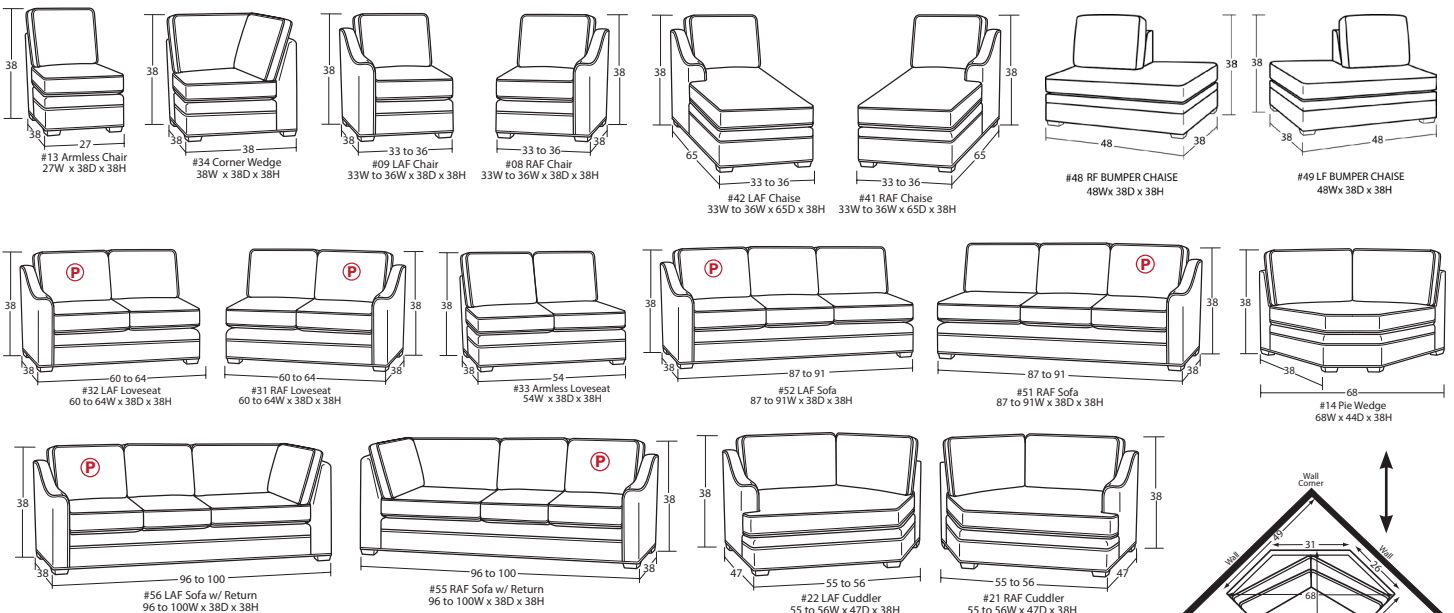

CUSTOM LEATHER PROGRAM

Designing a room full of furniture has never been so easy. Over 50 pieces to choose from – endless possibilities!

SOFAS & LOVESEATS

CHAIRS & OTTOMANS

SLEEPERS

SECTIONAL PIECES

- **Comfort Coil Cushion (DPT)** - 2.0 High density high resilient foam core with 50-60 pocketed micro-coils all encased in 100% cotton down proof ticking. Available in L9, LC9 and LM9.
- **P** Indicates that this piece is also available with a power motion recliner on the seat next to the arm. To order this piece with the power option simply add a P to the end of the style number.
- Power piece requires a 3" wall clearance.
- All styles with power have semi-attached backs. No loose backs.
- For rooms with high-pile carpeting, we recommend the TALL LEG option (no charge) for all F9 and L9 power motion pieces. This adds 1" of clearance to ensure the reclining mechanism opens smoothly. Apply this option to all pieces in the room so the legs match. This will increase the overall height, seat height, and arm height by one inch.
- Arm height for all pieces is 25".
- Width varies depending on arm style.

The Art of Leather, Made Personal. Sample Configurations

(Applicable for both power and non-power pieces)

#52 LAF Sofa
#48 RF Bumper Chaise

#56 LAF Sofa w/ Return
#33 Armless Loveseat
#48 RF Bumper Chaise

#49 LF Bumper Chaise
#55 RAF Sofa w/ Return

#52 LAF Sofa
#14 Pie Wedge
#13 Armless Chair
#21 RAF Cuddler

#56 LAF Sofa with Return
#33 Armless Loveseat
#21 RAF Cuddler

#42 LAF Chaise
#33 Armless Loveseat
#34 Corner Wedge
#31 RAF loveseat

#56 LAF Sofa with Return
#33 Armless Loveseat
#55 RAF Sofa with Return

#22 LAF Cuddler
#51 RAF Sofa

#56 LAF Sofa with Return
#33 Armless Loveseat
#35 Entertainment Console
#21 RAF Cuddler

#32 LAF Loveseat
#14 Pie Wedge
#31 RAF Loveseat