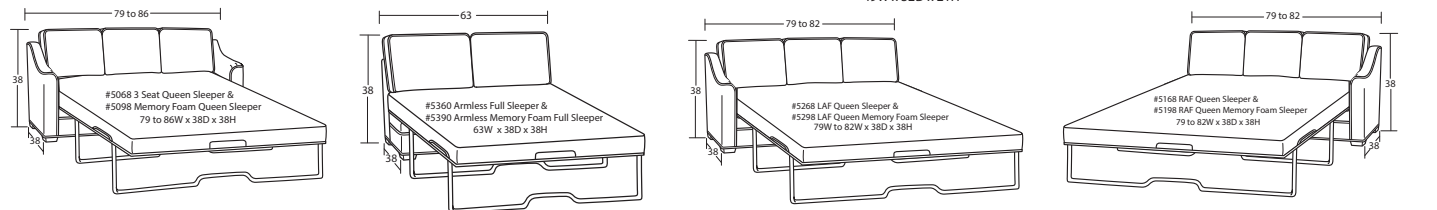

CUSTOM LEATHER PROGRAM

Designing a room full of furniture has never been so easy. Over 50 pieces to choose from – endless possibilities!

SOFAS & LOVESEATS

CHAIRS & OTTOMANS

SLEEPERS

SECTIONAL PIECES

- **Comfort Coil Cushion (DPT)** - 2.0 High density high resilient foam core with 50-60 pocketed micro-coils all encased in 100% cotton down proof ticking. Available in L9, LC9 and LM9.
- **P** Indicates that this piece is also available with a power motion recliner on the seat next to the arm. To order this piece with the power option simply add a P to the end of the style number.
- Power piece requires a 3" wall clearance.
- All styles with power have semi-attached backs. No loose backs.
- For rooms with high-pile carpeting, we recommend the TALL LEG option (no charge) for all F9 and L9 power motion pieces. This adds 1" of clearance to ensure the reclining mechanism opens smoothly. Apply this option to all pieces in the room so the legs match. This will increase the overall height, seat height, and arm height by one inch.
- Arm height for all pieces is 25".
- Width varies depending on arm style.

The Art of Leather, Made Personal. Sample Configurations

(Applicable for both power and non-power pieces)

#52 LAF Sofa
#48 RF Bumper Chaise

#56 LAF Sofa w/ Return
#33 Armless Loveseat
#48 RF Bumper Chaise