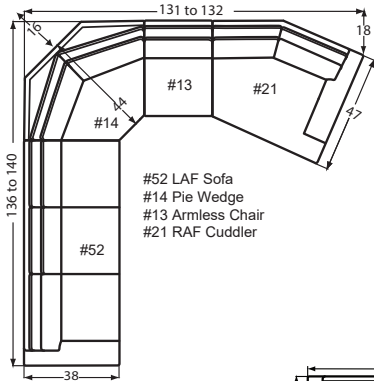

#52 LAF Sofa
#14 Pie Wedge
#13 Armless Chair
#21 RAF Cuddler