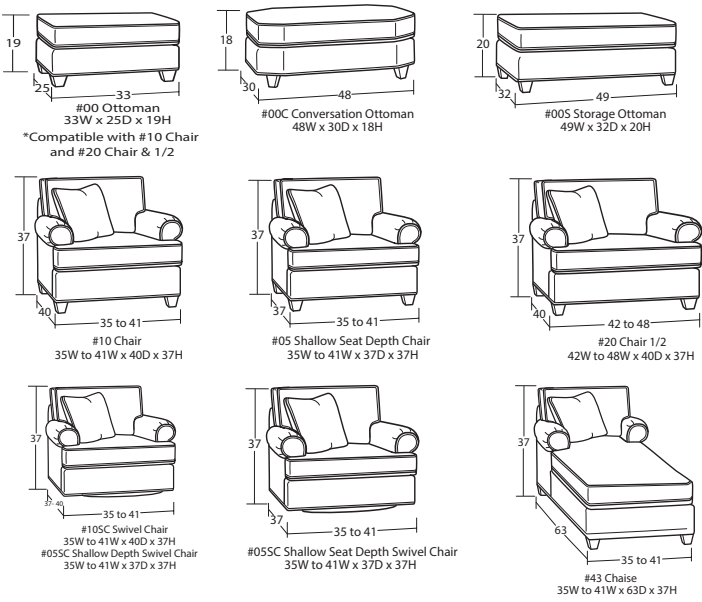

Designing a room full of furniture has never been so easy
40 pieces to choose from - endless possibilities!

CHAIRS & OTTOMANS

SECTIONAL PIECES

SOFAS & LOVESEATS

SLEEPERS

*For Blend Down seat cushion and toss pillow option (available at an upcharge) – add BD to item number. Standard seat cushion and toss pillow will ship if not specified.

*For LuxDown toss pillow option (available at an upcharge) - add LD to order form.

*Arm Height for All Pieces is 25"

Custom Comfort, Designed by You. Sample Configurations