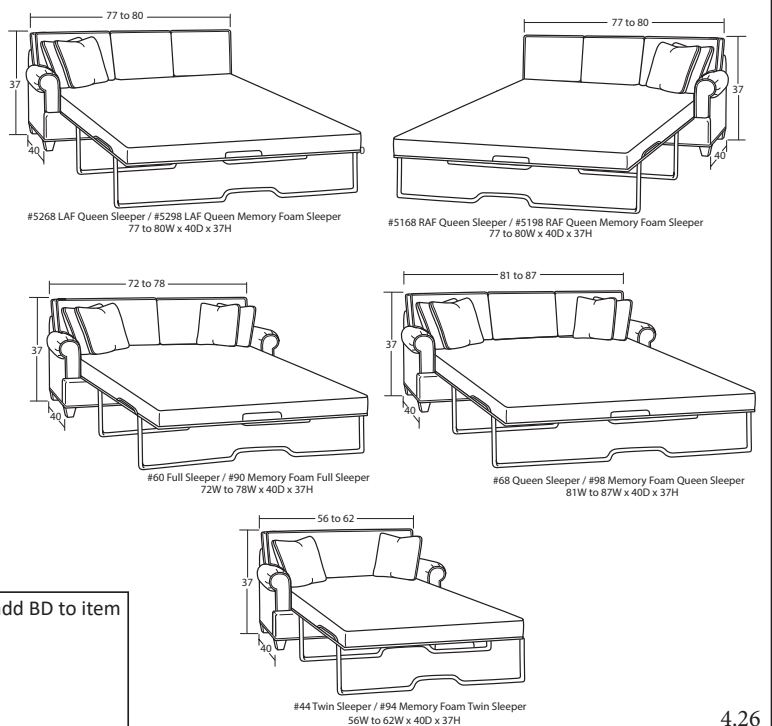

Designing a room full of furniture has never been so easy
40 pieces to choose from - endless possibilities!

CHAIRS & OTTOMANS

SECTIONAL PIECES

SOFAS & LOVESEATS

SLEEPERS

*For Blend Down seat cushion and toss pillow option (available at an upcharge) – add BD to item number. Standard seat cushion and toss pillow will ship if not specified.

*For LuxDown toss pillow option (available at an upcharge) - add LD to order form.

*Arm Height for All Pieces is 25"

Custom Comfort, Designed by You. Sample Configurations