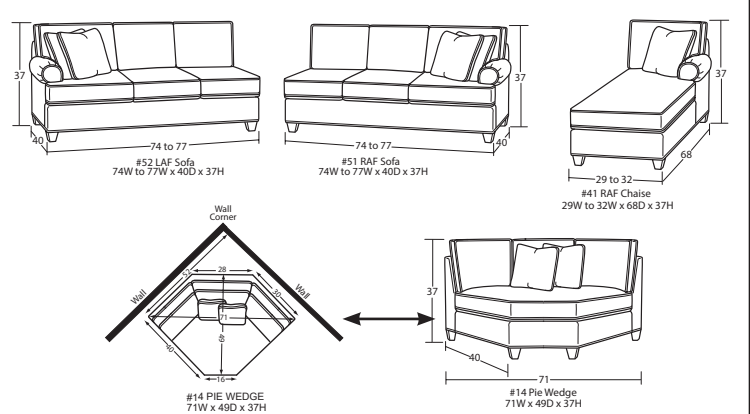

Designing a room full of furniture has never been so easy
40 pieces to choose from - endless possibilities!

CHAIRS & OTTOMANS

SECTIONAL PIECES

SOFAS & LOVESEATS

SLEEPERS

*For Blend Down seat cushion and toss pillow option (available at an upcharge) – add BD to item number. Standard seat cushion and toss pillow will ship if not specified.

*For LuxDown toss pillow option (available at an upcharge) - add LD to order form.

*Arm Height for All Pieces is 25"

Custom Comfort, Designed by You. Sample Configurations