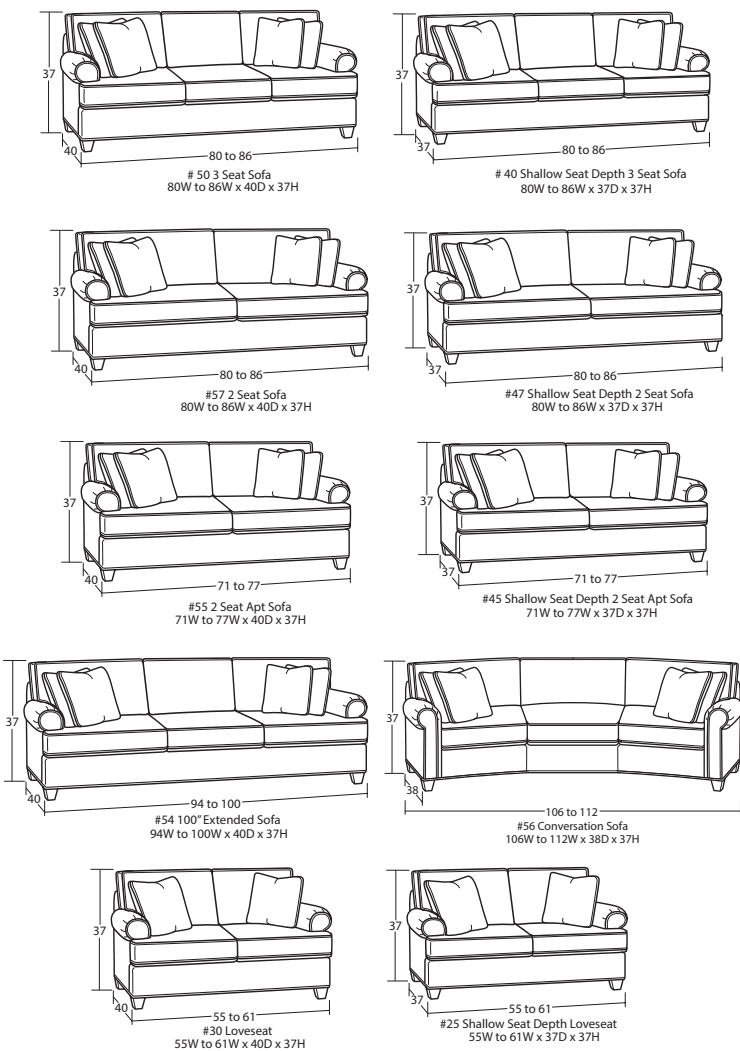

Designing a room full of furniture has never been so easy
40 pieces to choose from - endless possibilities!

CHAIRS & OTTOMANS

SECTIONAL PIECES

SOFAS & LOVESEATS

SLEEPERS

*For Blend Down seat cushion and toss pillow option (available at an upcharge) – add BD to item number. Standard seat cushion and toss pillow will ship if not specified.

*For LuxDown toss pillow option (available at an upcharge) - add LD to order form.

*Arm Height for All Pieces is 25"

Custom Comfort, Designed by You. Sample Configurations