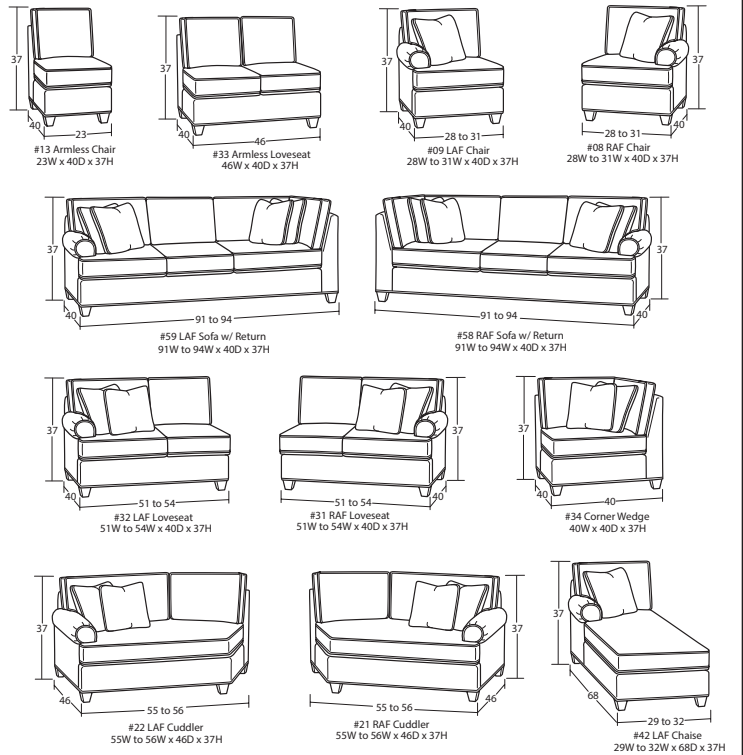

Designing a room full of furniture has never been so easy
40 pieces to choose from - endless possibilities!

CHAIRS & OTTOMANS

SECTIONAL PIECES

SOFAS & LOVESEATS

SLEEPERS

*For Blend Down seat cushion and toss pillow option (available at an upcharge) – add BD to item number. Standard seat cushion and toss pillow will ship if not specified.

*For LuxDown toss pillow option (available at an upcharge) - add LD to order form.

*Arm Height for All Pieces is 25"

Custom Comfort, Designed by You. Sample Configurations