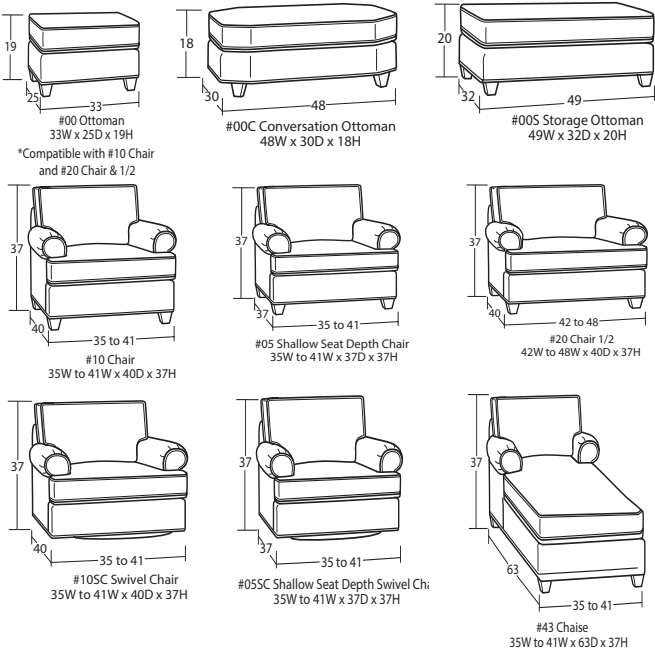

CUSTOM LEATHER PROGRAM

100% TOP GRAIN
(NO VINYL OR SPLITS)

Customize and create your own unique leather seating with over 40 pieces and a wide variety of leathers!

CHAIRS & OTTOMANS

SECTIONAL PIECES

SOFAS & LOVESEATS

SLEEPERS

* **Comfort Coil Cushion (DPT)** - 2.0 High density high resilient foam core with 50-60 pocketed micro-coils all encased in 100% cotton down proof ticking. Available in L9, LC9 and LM9.

* Width varies depending on arm style selected.

* See price list for specific dimensions.

* Arm height for all pieces is 25\"/>

The Art of Leather, Made Personal.
Sample Configurations