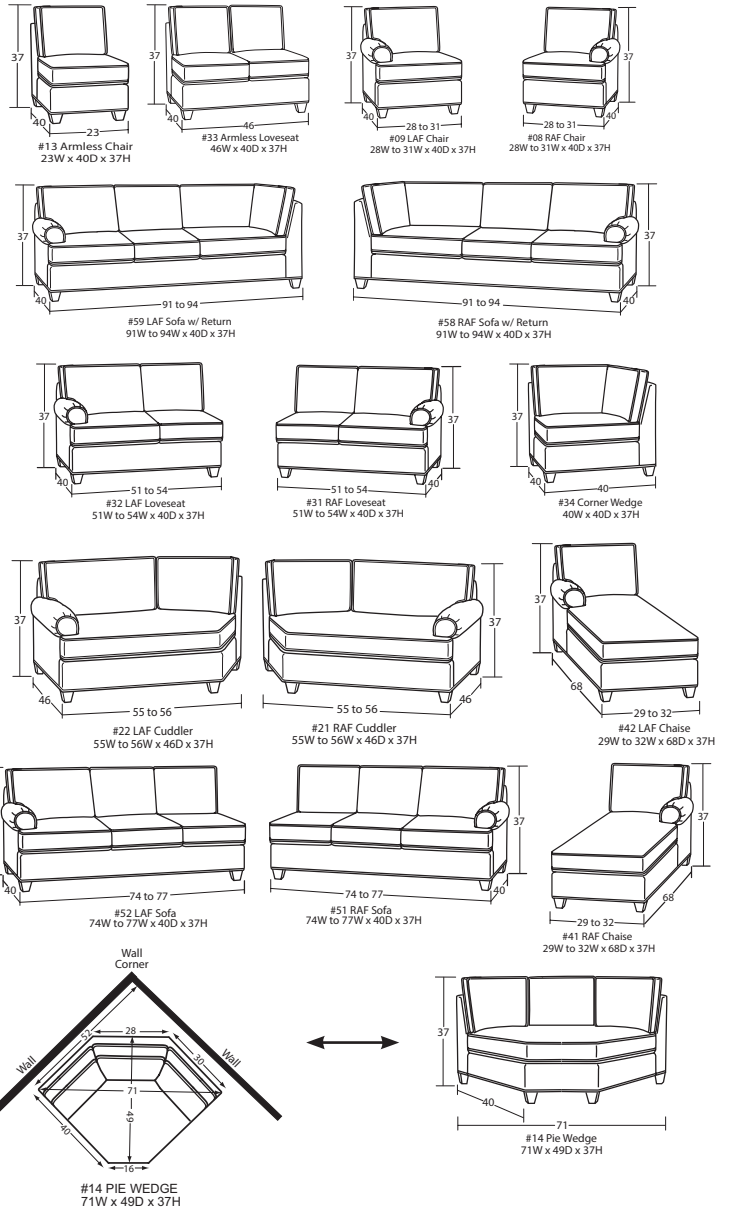

CUSTOM LEATHER PROGRAM

100% TOP GRAIN
(NO VINYL OR SPLITS)

Customize and create your own unique leather seating with over 40 pieces and a wide variety of leathers!

CHAIRS & OTTOMANS

SECTIONAL PIECES

SOFAS & LOVESEATS

SLEEPERS

* **Comfort Coil Cushion (DPT)** - 2.0 High density high resilient foam core with 50-60 pocketed micro-coils all encased in 100% cotton down proof ticking. Available in L9, LC9 and LM9.

* Width varies depending on arm style selected.

* See price list for specific dimensions.

* Arm height for all pieces is 25\"/>

The Art of Leather, Made Personal.
Sample Configurations