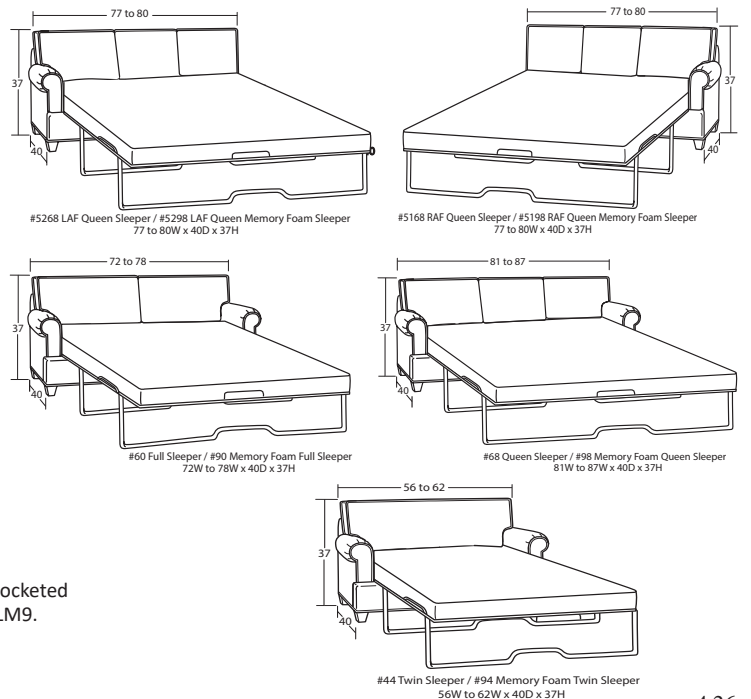

CUSTOM LEATHER PROGRAM

100% TOP GRAIN
(NO VINYL OR SPLITS)

Customize and create your own unique leather seating with over 40 pieces and a wide variety of leathers!

CHAIRS & OTTOMANS

SECTIONAL PIECES

SOFAS & LOVESEATS

SLEEPERS

* **Comfort Coil Cushion (DPT)** - 2.0 High density high resilient foam core with 50-60 pocketed micro-coils all encased in 100% cotton down proof ticking. Available in L9, LC9 and LM9.

* Width varies depending on arm style selected.

* See price list for specific dimensions.

* Arm height for all pieces is 25\"/>

The Art of Leather, Made Personal.
Sample Configurations