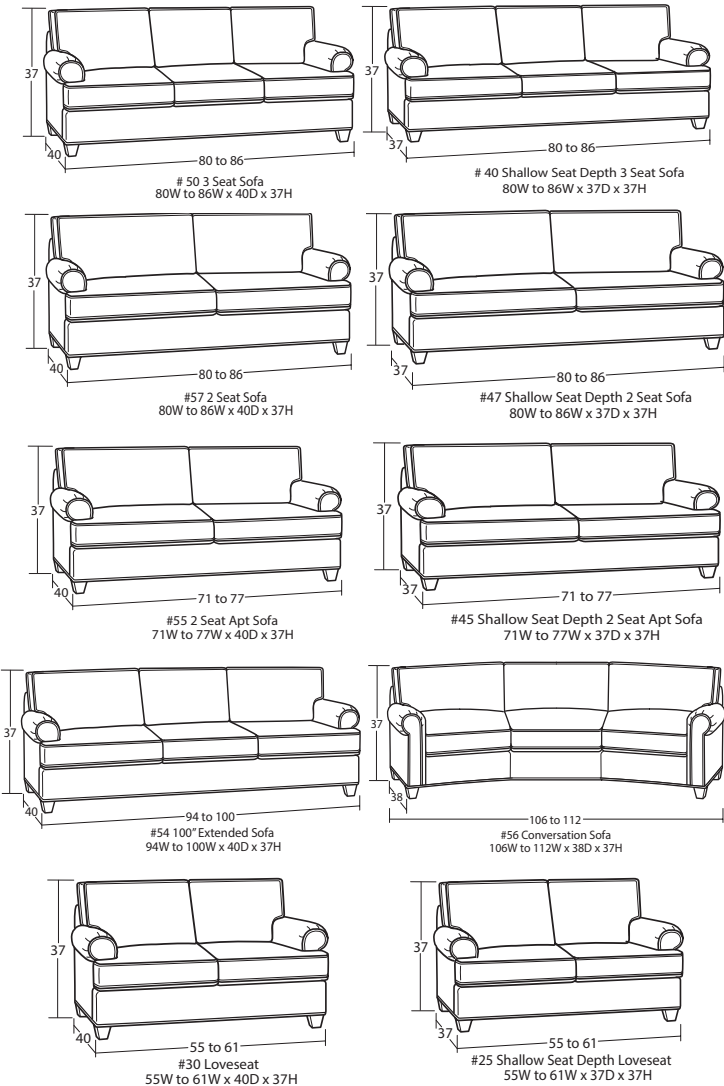

CUSTOM LEATHER PROGRAM

100% TOP GRAIN
(NO VINYL OR SPLITS)

Customize and create your own unique leather seating with over 40 pieces and a wide variety of leathers!

CHAIRS & OTTOMANS

SECTIONAL PIECES

SOFAS & LOVESEATS

SLEEPERS

* **Comfort Coil Cushion (DPT)** - 2.0 High density high resilient foam core with 50-60 pocketed micro-coils all encased in 100% cotton down proof ticking. Available in L9, LC9 and LM9.

* Width varies depending on arm style selected.

* See price list for specific dimensions.

* Arm height for all pieces is 25\"/>

The Art of Leather, Made Personal.
Sample Configurations