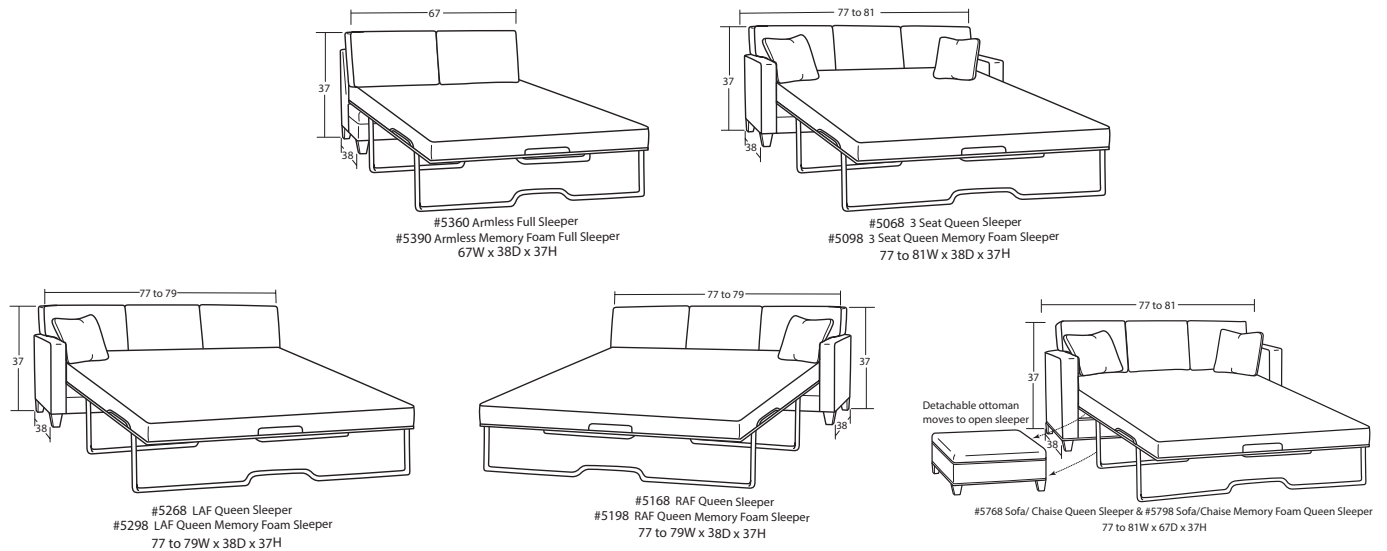

## Over 30 Pieces of Customizable Furniture to Fit your Every Need!

### Cocktail Ottomans

- For **Blend Down seat cushion and toss pillows** (at an upcharge) – add BD to item number. If not specified, it will ship with the standard.
- For **LuxDown toss pillows** (at an upcharge) – add LD to order form.
- Pillow trim or contrast welt available at an upcharge.

- Width varies depending on arm style selected.
- See price list for specific dimensions.
- Arm height for all pieces is 28".