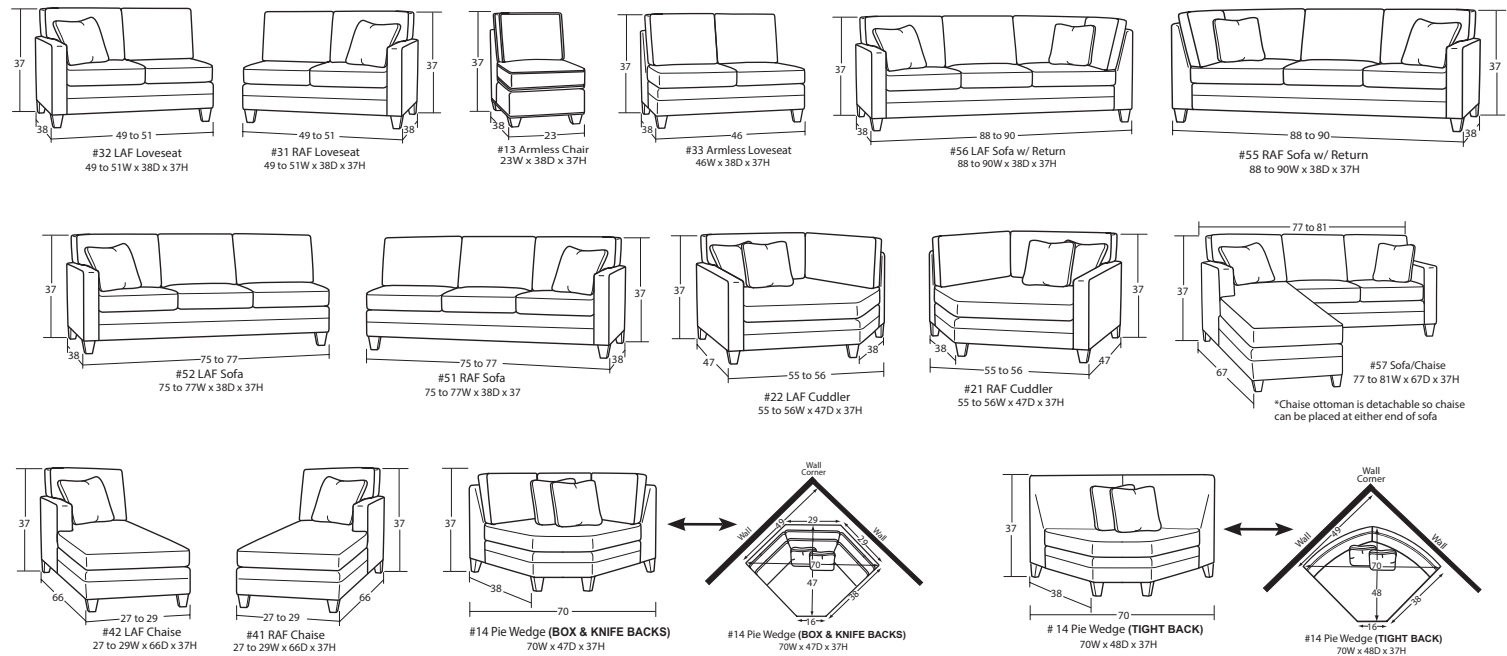

## Over 30 Pieces of Customizable Furniture to Fit your Every Need!

### Sectional Pieces

### Cocktail Ottomans

- For **Blend Down seat cushion and toss pillows** (at an upcharge) – add BD to item number. If not specified, it will ship with the standard.
- For **LuxDown toss pillows** (at an upcharge) – add LD to order form.
- Pillow trim or contrast welt available at an upcharge.

- Width varies depending on arm style selected.
- See price list for specific dimensions.
- Arm height for all pieces is 28".