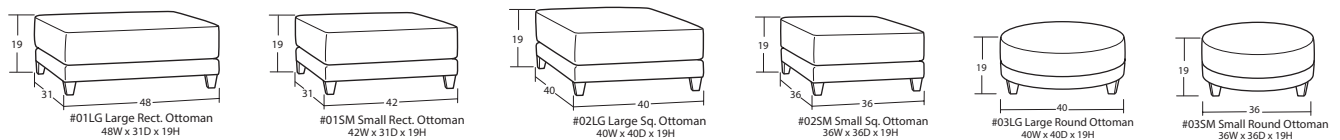

- For **Blend Down seat cushion and toss pillows** (at an upcharge) – add BD to item number. If not specified, it will ship with the standard.
- For **LuxDown toss pillows** (at an upcharge) – add LD to order form.
- Pillow trim or contrast welt available at an upcharge.

- Width varies depending on arm style selected.
- See price list for specific dimensions.
- Arm height for all pieces is 28".