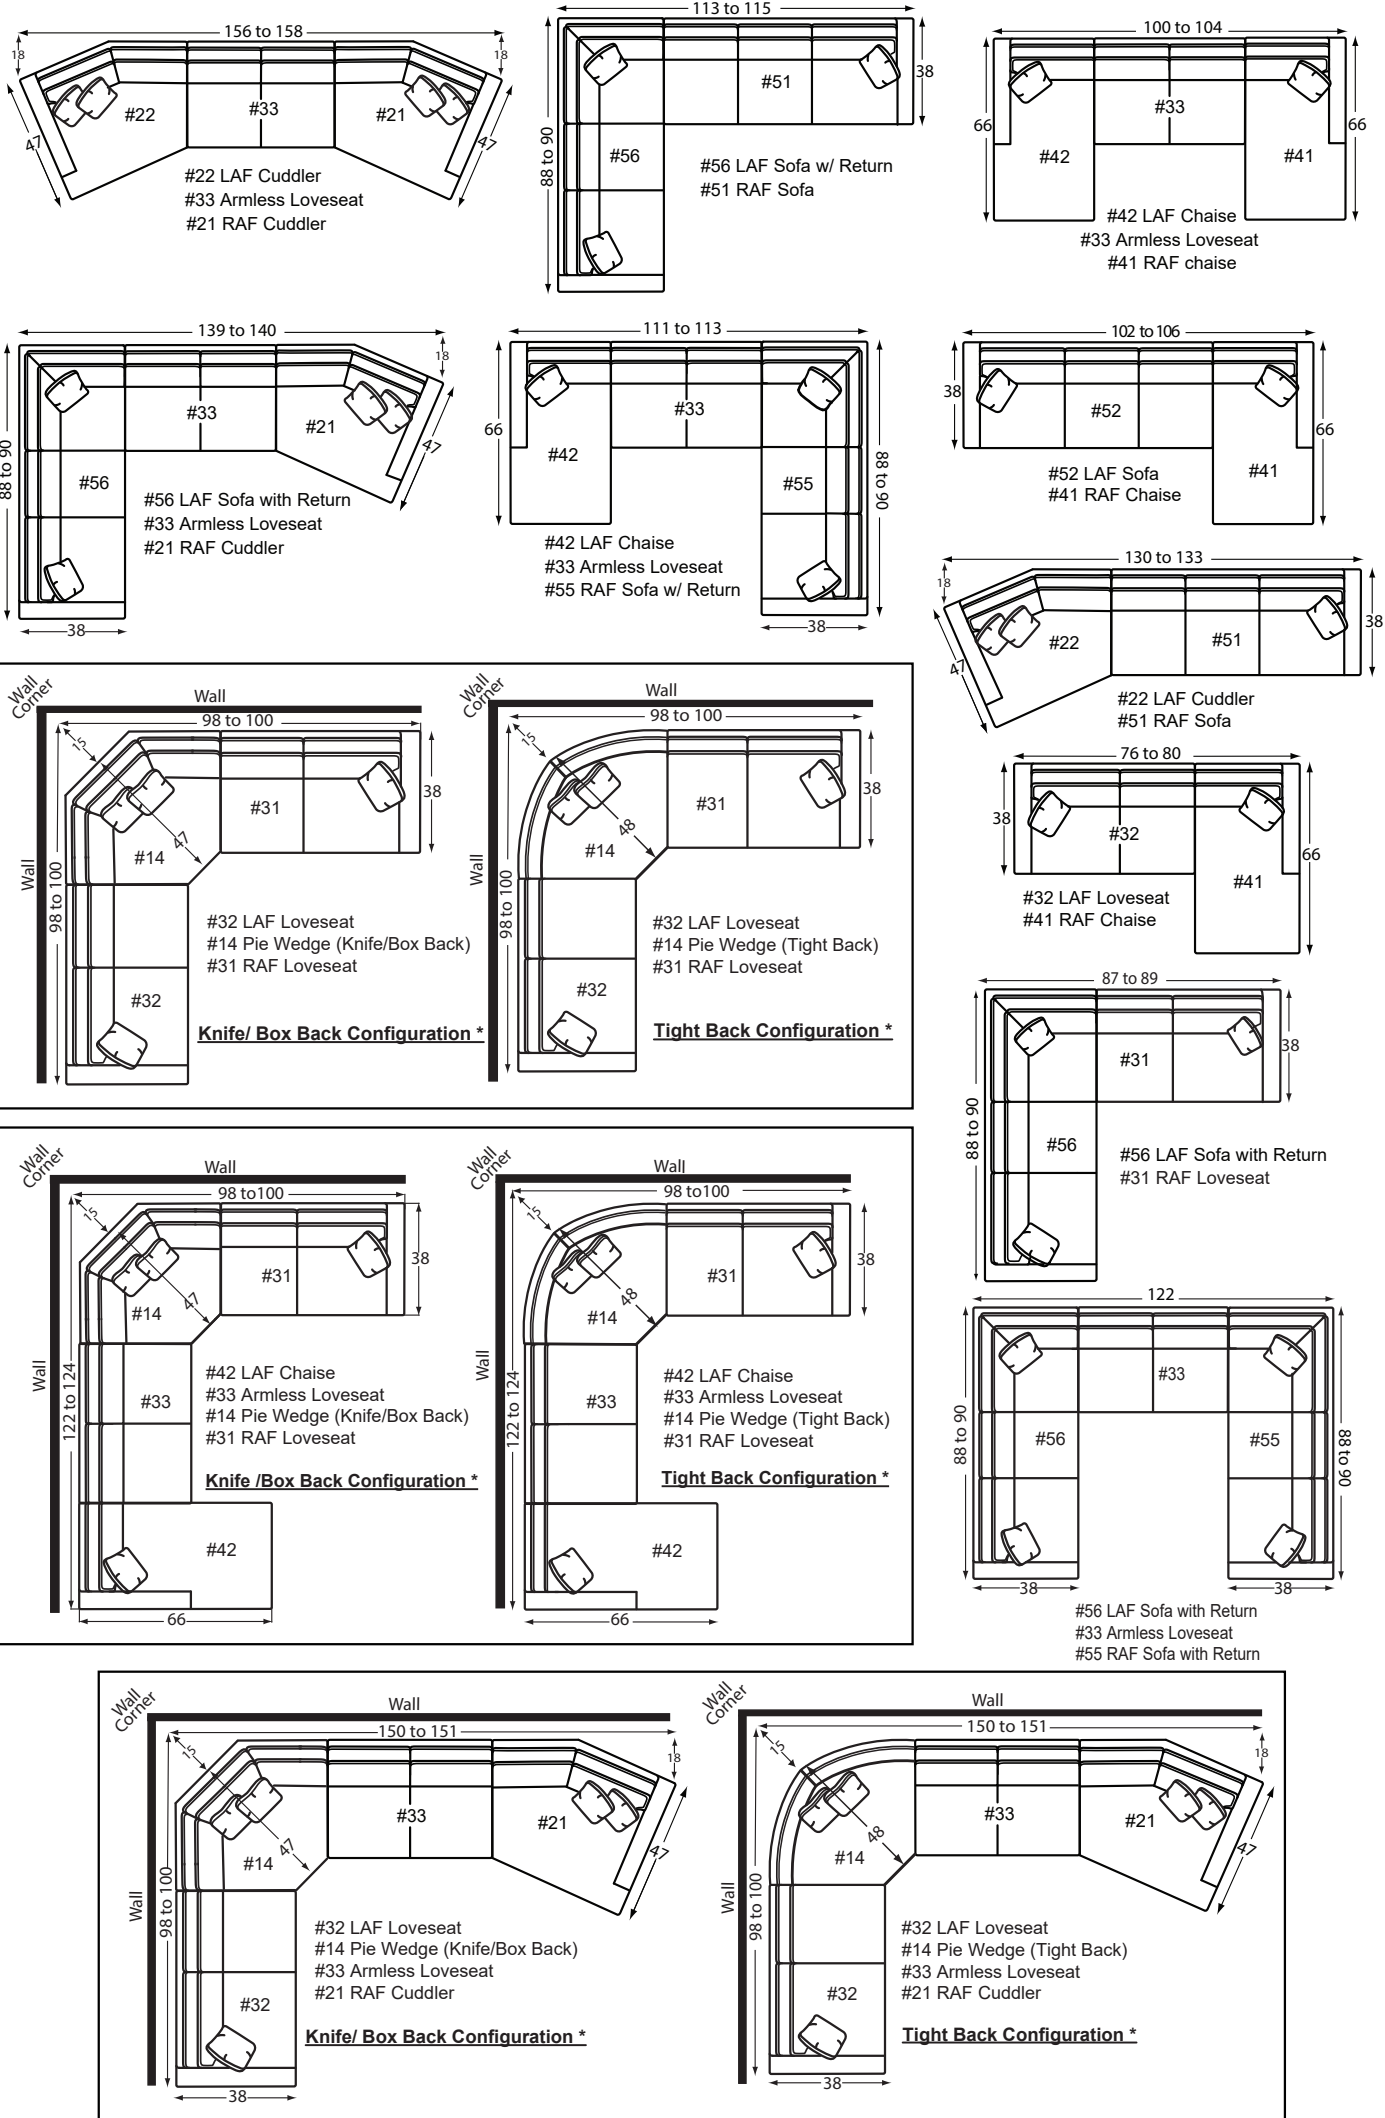

Custom Comfort, Designed by You. Sample Configurations

* Our tight back pie wedge has a different shape and dimensions than the knife or box back pie wedge.