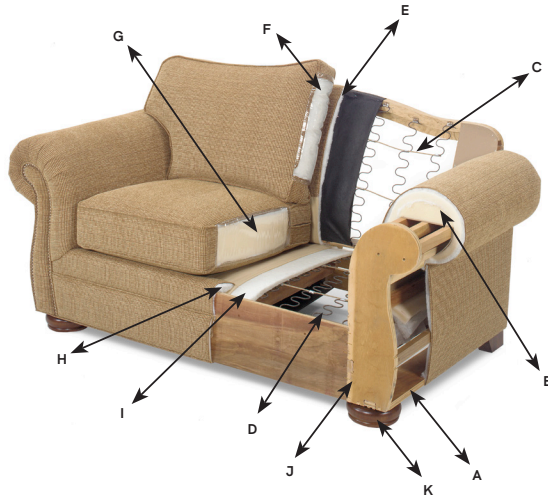

Craftmaster Frame Construction

A - Hardwood frame consisting of hardwood rails and hardwood laminates.

B - Heavily padded arms.

C - Double tie wires on back & seat springs for additional support (some styles utilize webbing in backs, as design dictates.)

D - Heavy gauge sinuous wire springs for durability and comfort.

E - Heavily padded in-back.

F - 100% Dacron polyester fiber back cushion encased in a sewn ticking with separate compartments to prevent fiber from settling to the bottom.

G - 2.0 density high resiliency foam core with Dacron fiber wrapping (Industry standard is typically 1.8.) Free of fire retardant chemicals. Blend Down cushion or Soft Seat cushion on select styles.

H - Padded edge roll.

* Exclusive Licensee for the Paula Deen Home Collection

Design Options Collection

Craftmaster's Design Options Collection offers unparalleled versatility, allowing you to create furniture that perfectly suits your style and needs. Choose from a wide selection of sofas, loveseats, chairs, sleepers, and sectionals. Some even have customizable seat depth options or power motion options. With hundreds of fabric choices, you can design a look that brings your unique vision to life.