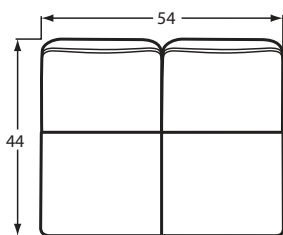

#33 ARMLESS LOVESEAT
54Wx44Dx40H