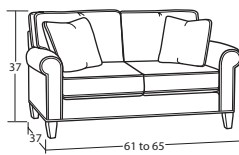

61W to 65W x 40D x 37H
30BD Loveseat

86W to 90W x 40D x 37H
50BD Sofa

95W to 99W x 40D x 37H
54BD Extended Sofa

77W to 81W x 40D x 37H
55BD Apartment Sofa

61W to 65W x 37D x 37H
25BD Shallow Seat Depth Loveseat

86W to 90W x 37D x 37H
40BD Shallow Seat Depth Sofa

77W to 81W x 37D x 37H
47BD Shallow Seat Depth Apt. Sofa

53W x 40D x 37H
33BD Armless Loveseat

26W x 40D x 37H
13BD Armless Chair

CHAIRS & OTTOMANS

35W to 39W x 40D x 37H
10BD Chair