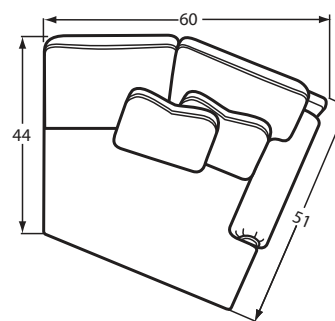

#21 RAF CUDDLER
60Wx51Dx40H
1- 21" A Pillow
1- 21" B Pillow