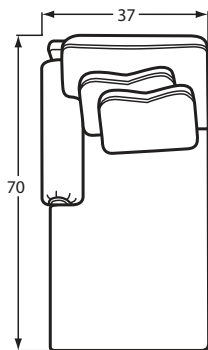

Visit our website for available fabrics, finishes and nail head options

cmfurniture.com

35

P7816 SECTIONAL PIECES

#34 CORNER WEDGE
44Wx44Dx40H
1- 21" A Pillow
1- 21" B Pillow

#13 ARMLESS CHAIR
27Wx44Dx40H

#32 LAF LOVESEAT
63Wx44Dx40H
1- 21" A Pillow
2- 21" B Pillow

#31 RAF LOVESEAT
63Wx44Dx40H
1- 21" A Pillow
2- 21" B Pillow

#33 ARMLESS LOVESEAT
54Wx44Dx40H

#22 LAF CUDDLER
60Wx51Dx40H
1- 21" A Pillow
1- 21" B Pillow

#21 RAF CUDDLER
60Wx51Dx40H
1- 21" A Pillow
1- 21" B Pillow