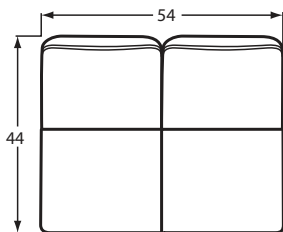

#33 ARMLESS LOVESEAT
54Wx44Dx40H