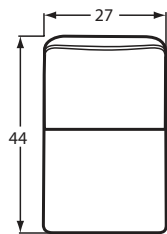

Visit our website for available fabrics, finishes and nail head options

cmfurniture.com

11

P711742BD LAF Chaise
 P711733BD Armless Loveseat
 P711755BD RAF Sofa w/ Return

LAF Chaise: W 37" D 70" H 40" AH 27" SD 52"
 Armless Loveseat: W 54" D 44" H 40" SD 26"
 RAF Sofa w/ Return: W 106" D 44" H 40" AH 27" SD 26"
 Fabric: Laurent 10 (Body) / Venalo 21 (Welt) /
 Newfound 10 / Elsa 21 / Linework 22
 Finish: Greige

Visit our website for available fabrics, finishes and nail head options

cmfurniture.com

13

P7117 SECTIONAL PIECES

#13 ARMLESS CHAIR
27Wx44Dx40H

#34 CORNER WEDGE
44Wx44Dx40H
1- 21" A Pillow
1- 21" B Pillow

#32 LAF LOVESEAT
63Wx44Dx40H
1- 21" A Pillow
2- 21" B Pillow