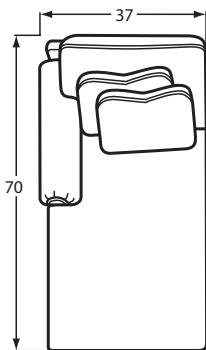

Visit our website for available fabrics, finishes and nail head options

cmfurniture.com

13

P7117 SECTIONAL PIECES

#13 ARMLESS CHAIR
27Wx44Dx40H

#34 CORNER WEDGE
44Wx44Dx40H
1- 21" A Pillow
1- 21" B Pillow

#32 LAF LOVESEAT
63Wx44Dx40H
1- 21" A Pillow
2- 21" B Pillow

#31 RAF LOVESEAT
63Wx44Dx40H
1- 21" A Pillow
2- 21" B Pillow

#33 ARMLESS LOVESEAT
54Wx44Dx40H

#22 LAF CUDDLER
60Wx51Dx40H
1- 21" A Pillow
1- 21" B Pillow

#21 RAF CUDDLER
60Wx51Dx40H
1- 21" A Pillow
1- 21" B Pillow