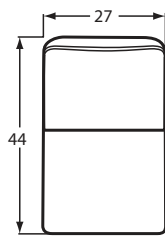

Visit our website for available fabrics, finishes and nail head options

cmfurniture.com

35

P7816 SECTIONAL PIECES

#34 CORNER WEDGE
44Wx44Dx40H
1- 21" A Pillow
1- 21" B Pillow

#13 ARMLESS CHAIR
27Wx44Dx40H

#32 LAF LOVESEAT
63Wx44Dx40H
1- 21" A Pillow
2- 21" B Pillow