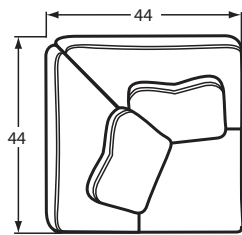

P7816 SECTIONAL PIECES

#34 CORNER WEDGE
44Wx44Dx40H
1- 21" A Pillow
1- 21" B Pillow