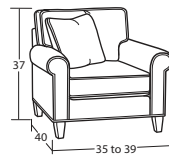

86W to 90W x 37D x 37H
40BD Shallow Seat Depth Sofa

77W to 81W x 37D x 37H
47BD Shallow Seat Depth Apt. Sofa

53W x 40D x 37H
33BD Armless Loveseat

26W x 40D x 37H
13BD Armless Chair

CHAIRS & OTTOMANS

35W to 39W x 40D x 37H
10BD Chair

35W to 39W x 37D x 37H
05BD Shallow Seat Depth Chair

31W x 24D x 20H
00BD Ottoman

31W to 33W x 65D x 37H
42BD LAF Chaise

31W to 33W x 65D x 37H
41BD RAF Chaise

96W to 98W x 40D x 37H
59BD LAF Sofa w/Return