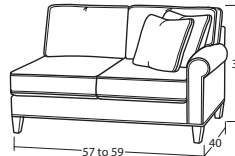

96W to 98W x 40D x 37H
58BD RAF Sofa w/Return

55W x 49D x 37H
22BD LAF Cuddler

55W x 49D x 37H
21BD RAF Cuddler

57W to 59W x 40D x 37H
32BD LAF Loveseat

57W to 59W x 40D x 37H
31BD RAF Loveseat

40W x 40D x 37H
34BD Corner