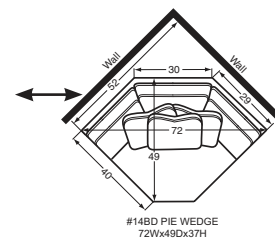

#14BD PIE WEDGE
72Wx40Dx37H