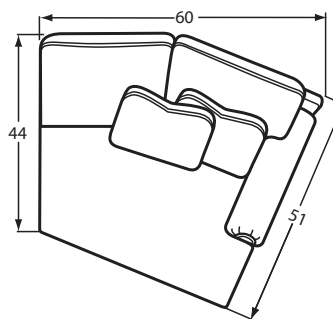

#21 RAF CUDDLER
60Wx51Dx40H
1- 21" A Pillow
1- 21" B Pillow