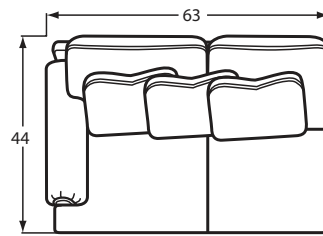

Visit our website for available fabrics, finishes and nail head options

cmfurniture.com

35

P7816 SECTIONAL PIECES

#34 CORNER WEDGE
44Wx44Dx40H
1- 21" A Pillow
1- 21" B Pillow

#13 ARMLESS CHAIR
27Wx44Dx40H

#32 LAF LOVESEAT
63Wx44Dx40H
1- 21" A Pillow
2- 21" B Pillow