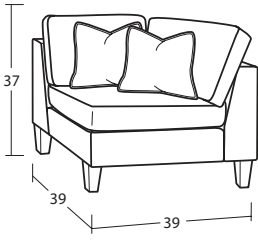

#12BD ARMLESS CHAIR 1/2
37W x 39D x 37H

#34BD CORNER
39W x 39D x 37H
1 - 21" A Pillow | 1 - 21" B Pillow