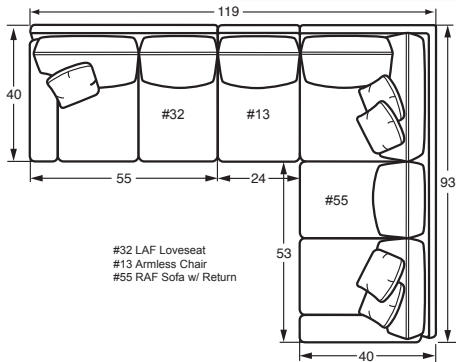

7364 / 9364 SECTIONAL PIECES

SAMPLE CONFIGURATIONS