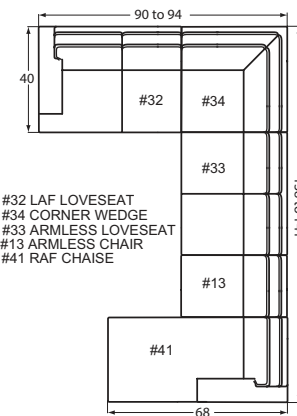

SAMPLE CONFIGURATIONS