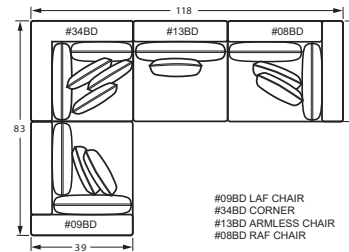

#09BD LAF CHAIR
#34BD CORNER
#13BD ARMLESS CHAIR
#08BD RAF CHAIR