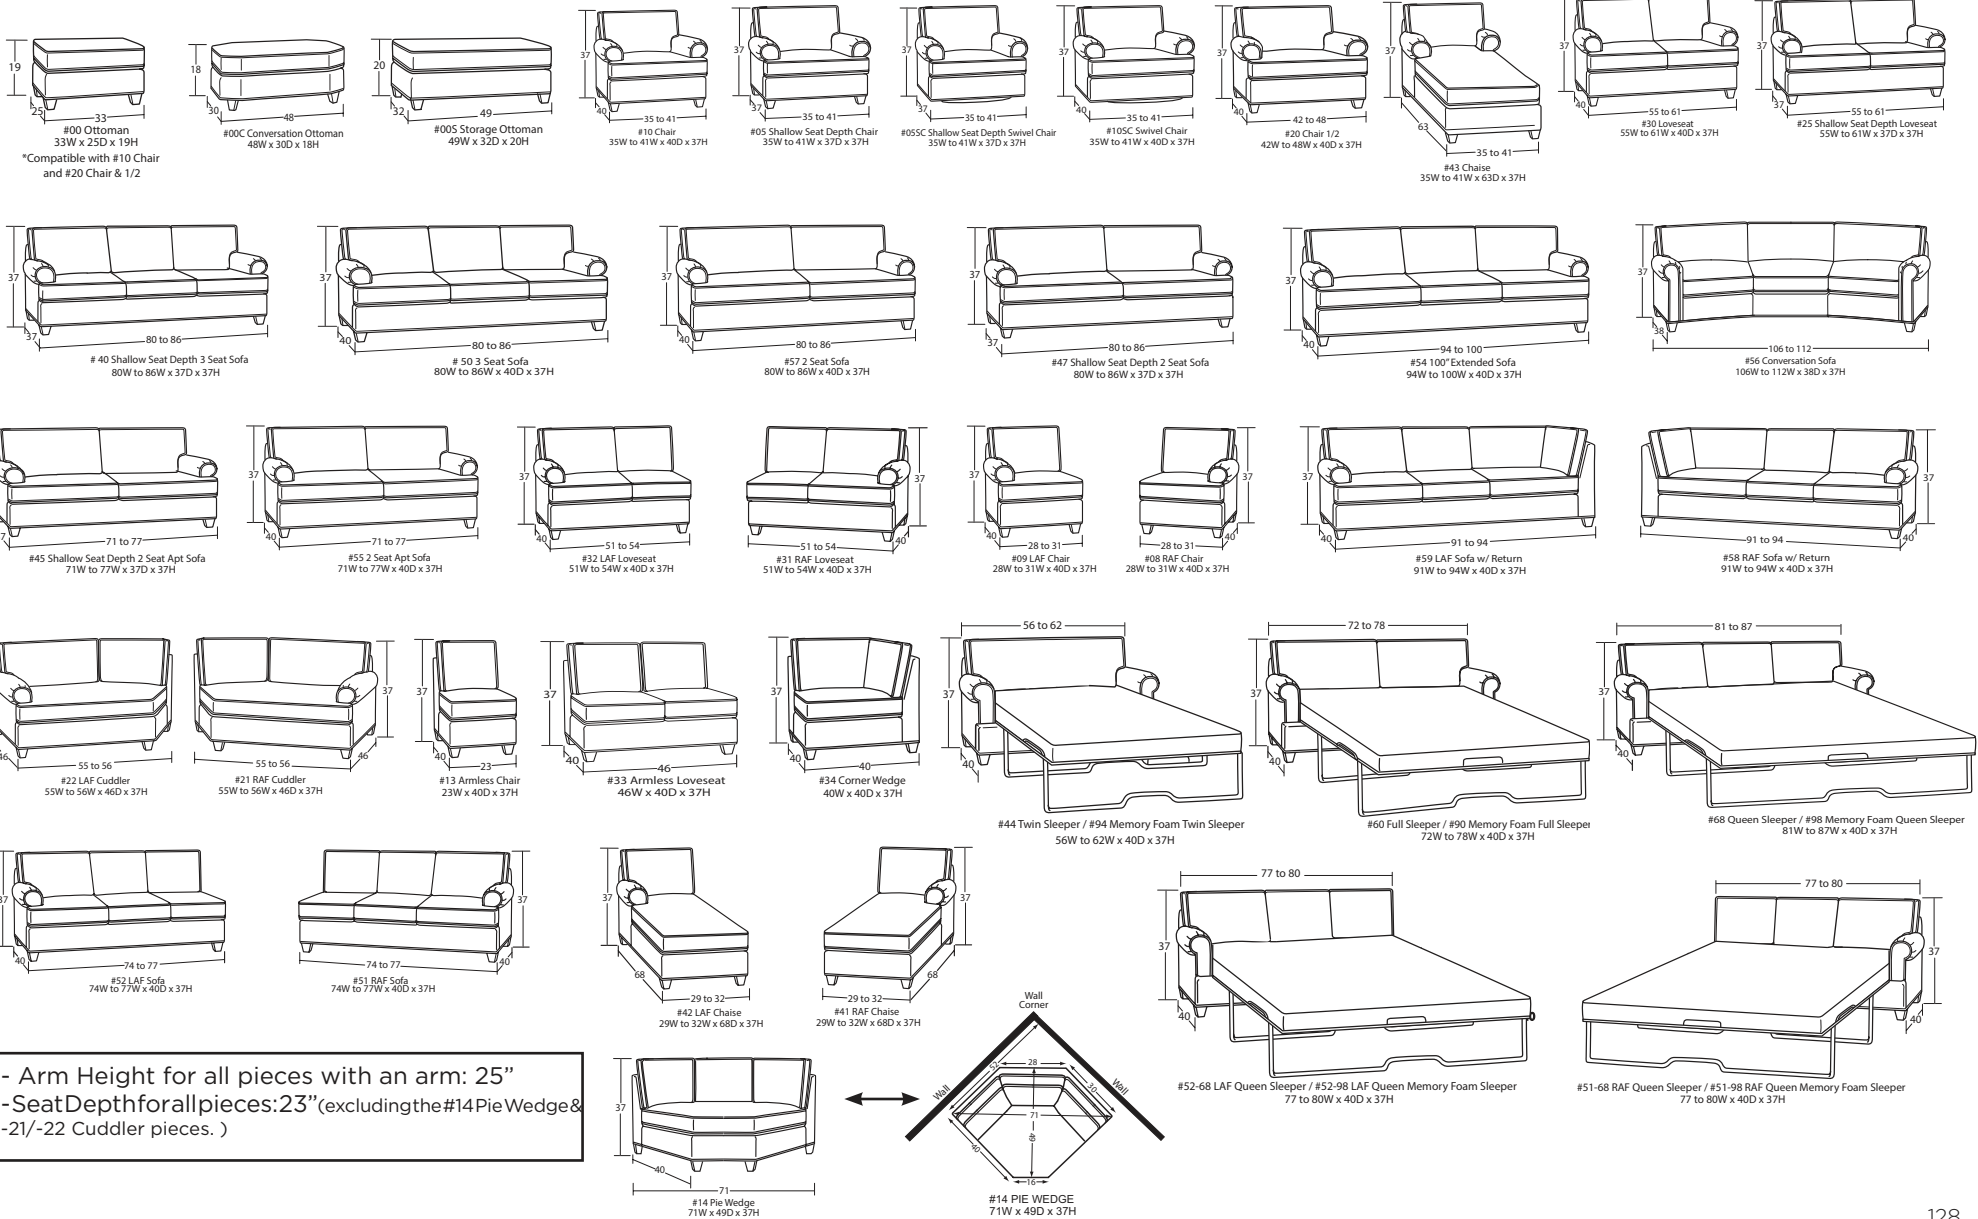

DESIGNING A ROOM FULL OF FURNITURE HAS NEVER BEEN SO EASY! 40 PIECES TO CHOOSE FROM—ENDLESS POSSIBILITIES!

- Arm Height for all pieces with an arm: 25"
- Seat Depth for all pieces: 23" (excluding the #14 Pie Wedge & -21/-22 Cuddler pieces.)