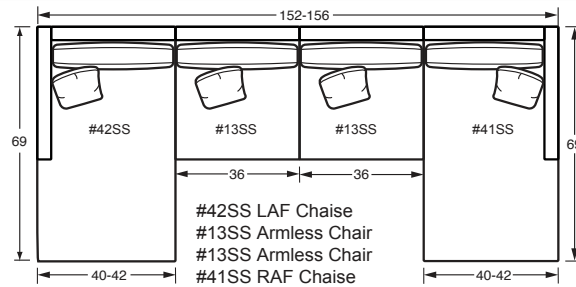

7517 AND 7518 SECTIONAL PIECES

SAMPLE CONFIGURATIONS