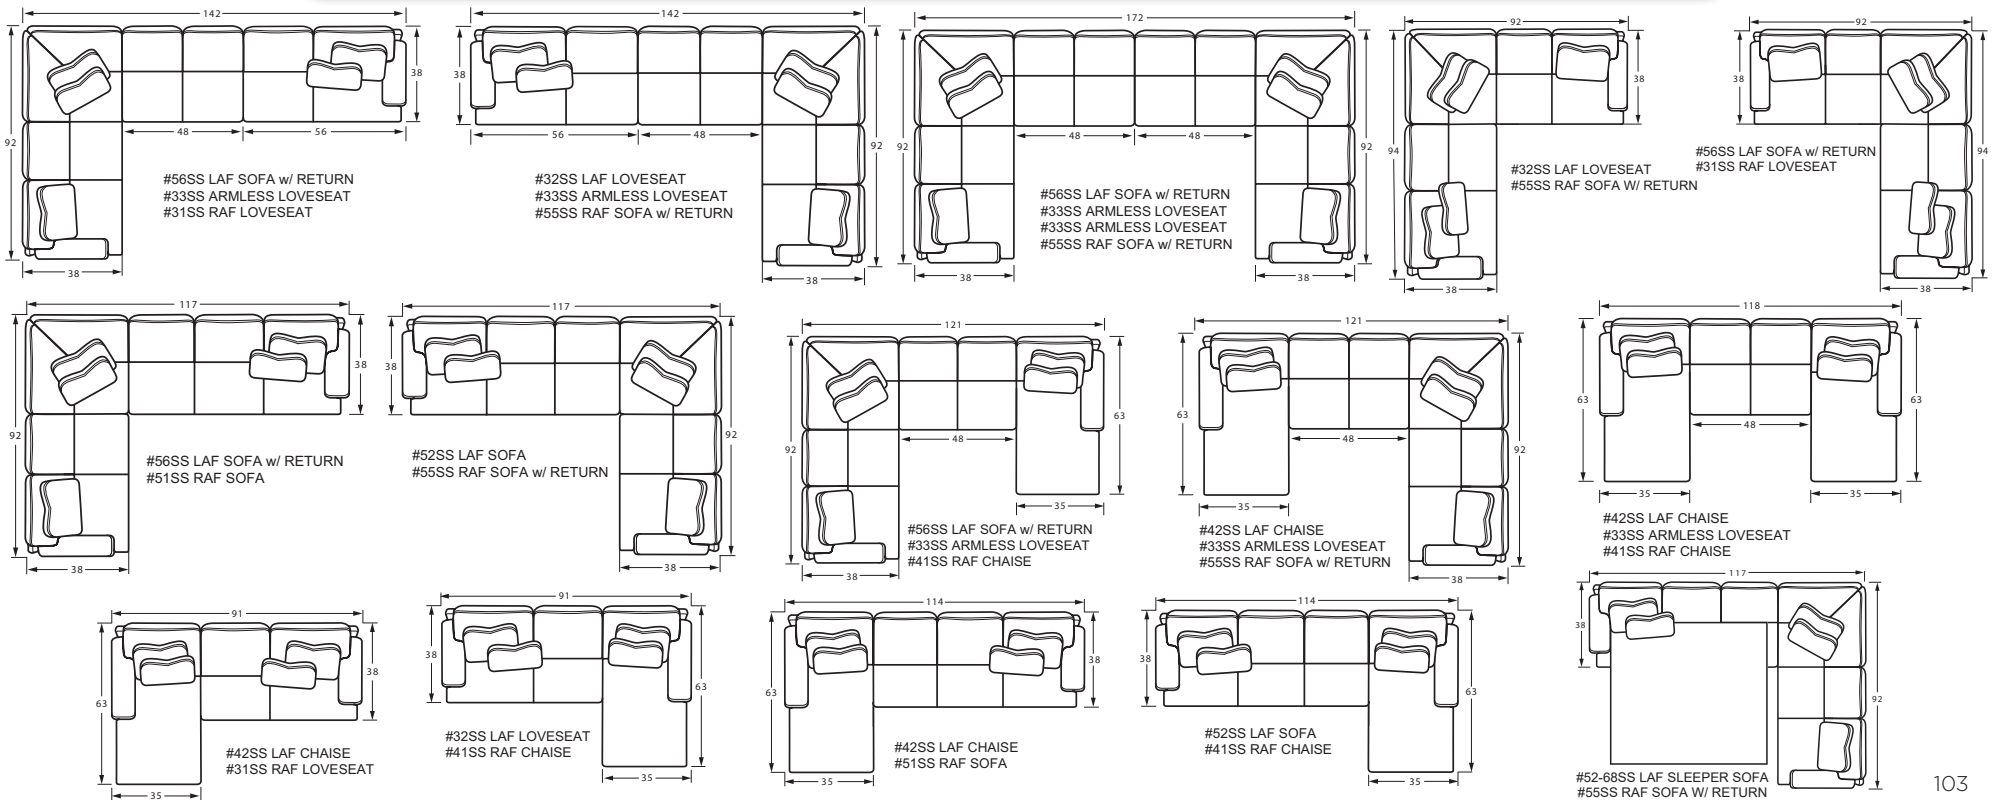

SAMPLE CONFIGURATIONS