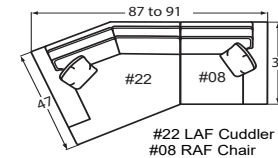

SAMPLE CONFIGURATIONS

(Applicable for both power & non-power pieces)