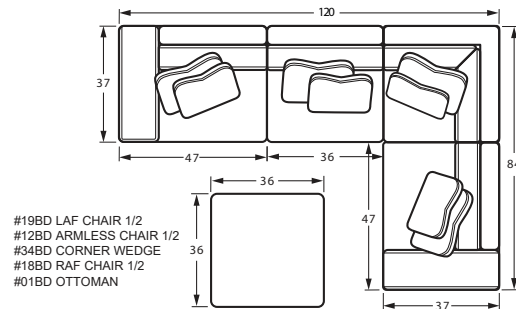

7348 SECTIONAL PIECES

SAMPLE CONFIGURATIONS