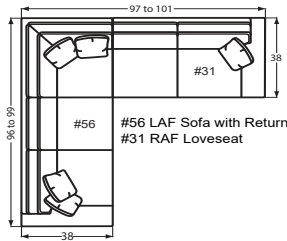

SAMPLE CONFIGURATIONS

(Applicable for both power & non-power pieces)