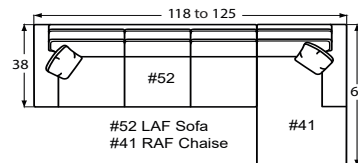

SAMPLE CONFIGURATIONS

(Applicable for both power & non-power pieces)