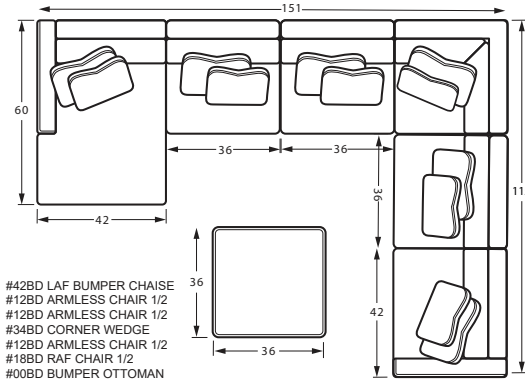

#19BD LAF CHAIR 1/2
#12BD ARMLESS CHAIR 1/2
#34BD CORNER WEDGE
#12BD ARMLESS CHAIR 1/2
#18BD LAF CHAIR 1/2

#42BD LAF BUMPER CHAISE
#12BD ARMLESS CHAIR 1/2
#12BD ARMLESS CHAIR 1/2
#34BD CORNER WEDGE
#12BD ARMLESS CHAIR 1/2
#18BD RAF CHAIR 1/2
#00BD BUMPER OTTOMAN