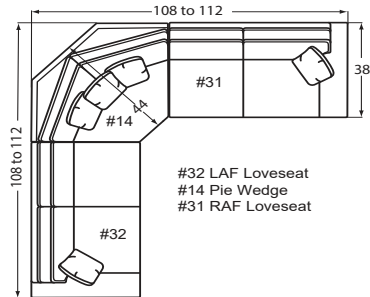

SAMPLE CONFIGURATIONS

(Applicable for both power & non-power pieces)