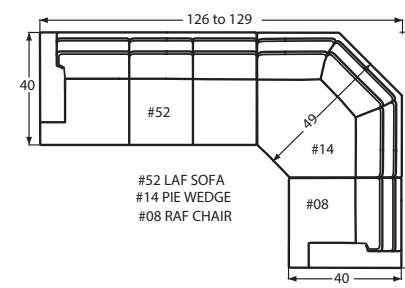

SAMPLE CONFIGURATIONS