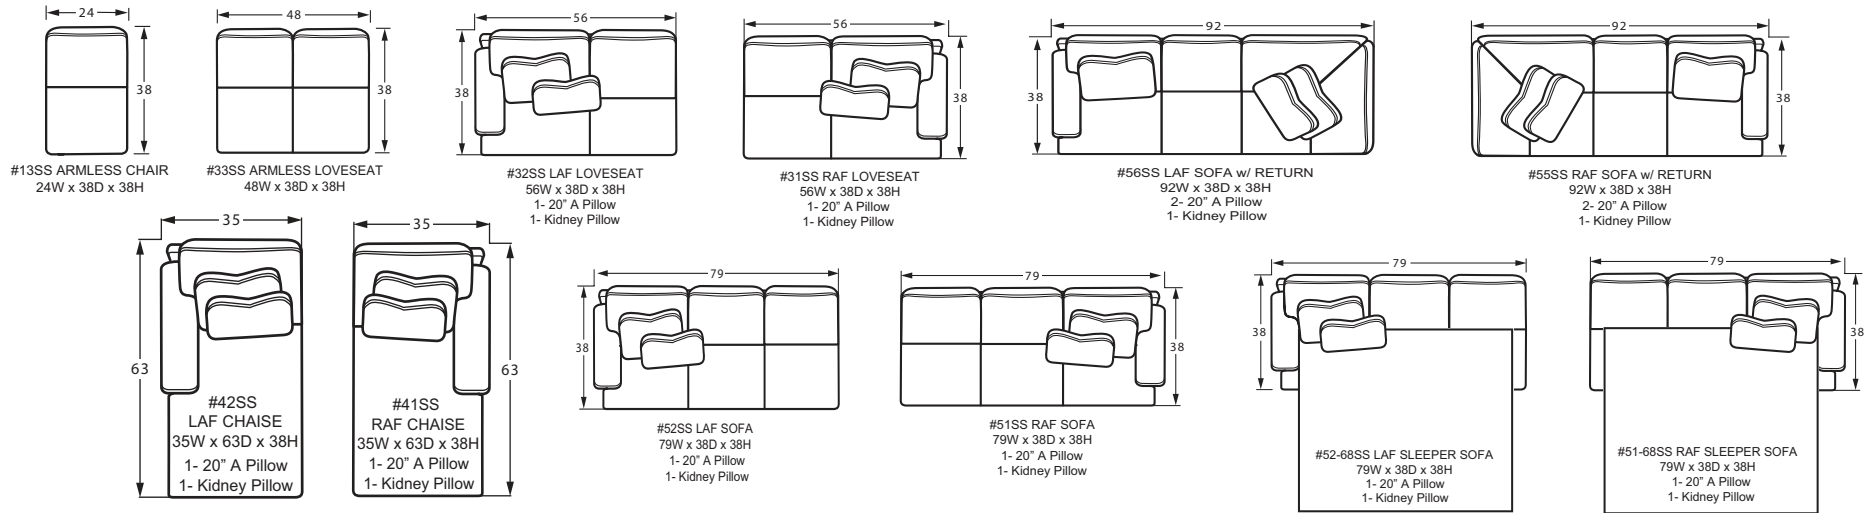

7174 SECTIONAL PIECES