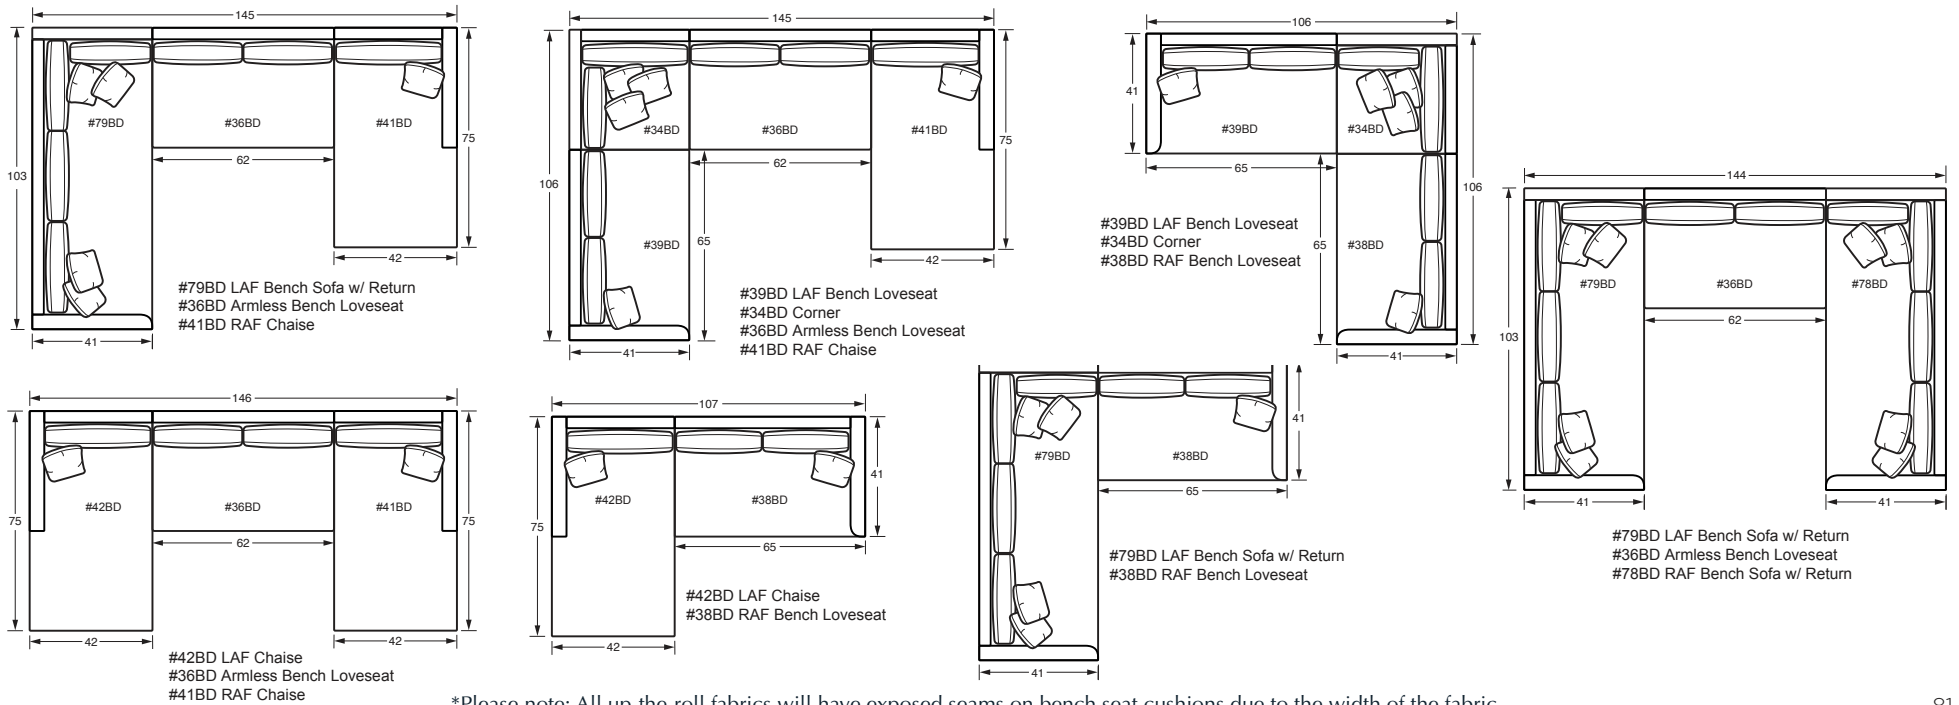

SAMPLE CONFIGURATIONS

*Please note: All up-the-roll fabrics will have exposed seams on bench seat cushions due to the width of the fabric.