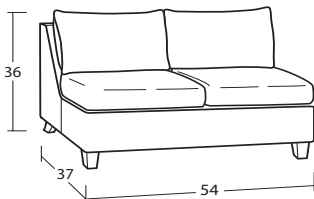

#13BD ARMLESS CHAIR
27W x 37D x 36H

#33BD ARMLESS LOVESEAT
54W x 37D x 36H