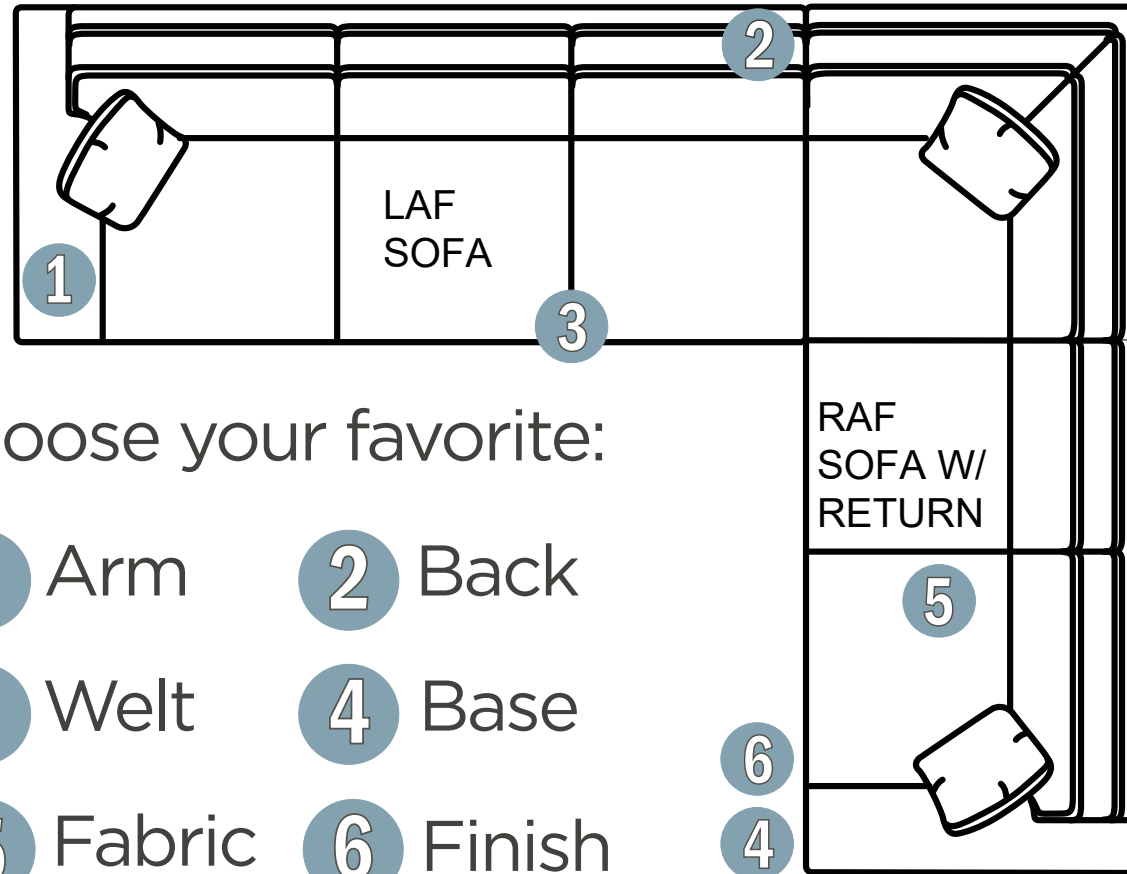

Choose your favorite:

1 Arm	2 Back
3 Welt	4 Base
5 Fabric	6 Finish