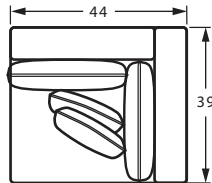

#08BD RAF CHAIR
44W x 39D x 35H
1- 20" A Pillow
1- 20" B Pillow