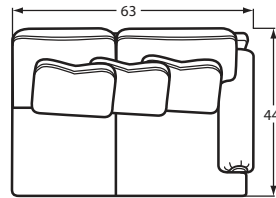

#31 RAF LOVESEAT
63Wx44Dx40H
1- 22" A Pillow
2- 22" B Pillow