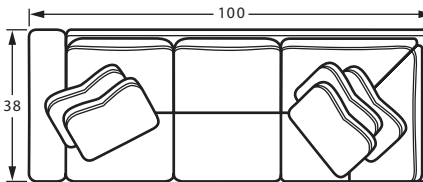

# 7354 SECTIONAL PIECES

#13BD ARMLESS CHAIR  
28W x 38D x 38H

#34BD CORNER  
38W x 38D x 38H  
2- 20" A Pillows  
1- 20" B pillow

#31BD RAF LOVESEAT  
63W x 38D x 38H  
1- 20" A Pillow  
1- 20" B Pillow

#32BD LAF LOVESEAT  
63W x 38D x 38H  
1- 20" A Pillow  
1- 20" B Pillow