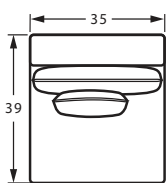

#13BD ARMLESS CHAIR
35W x 39D x 35H
1- 20" A Pillow