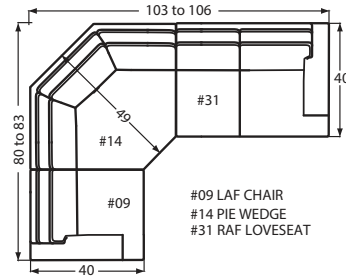

SAMPLE CONFIGURATIONS