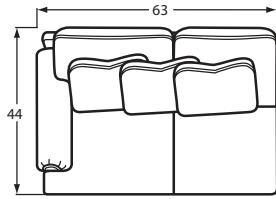

7970PC SECTIONAL PIECES

#32 LAF LOVESEAT
63Wx44Dx40H
1- 22" A Pillow
2- 22" B Pillow