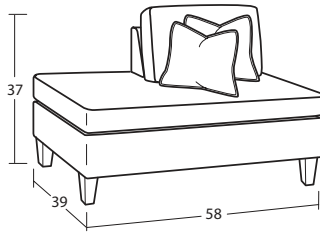

# 7469 SECTIONAL PIECES

#12BD ARMLESS CHAIR 1/2  
37W x 39D x 37H

#34BD CORNER  
39W x 39D x 37H  
1 - 21" A Pillow | 1 - 21" B Pillow

#48BD RAF BUMPER CHAISE  
58W x 39D x 37H  
1 - 21" A Pillow | 1 - 21" B Pillow