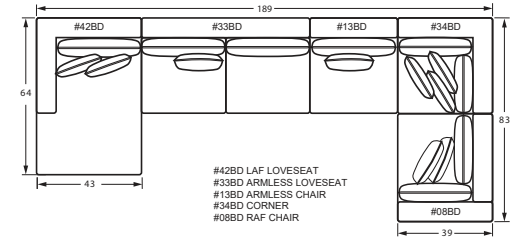

7127 SECTIONAL PIECES

SAMPLE CONFIGURATIONS