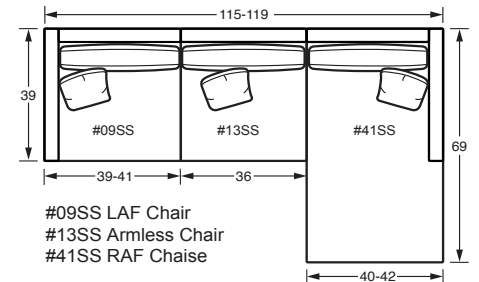

7517 AND 7518 SECTIONAL PIECES

SAMPLE CONFIGURATIONS