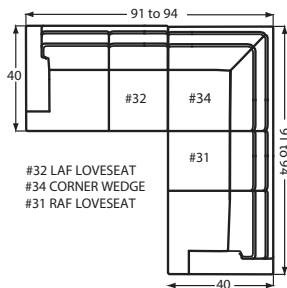

SAMPLE CONFIGURATIONS