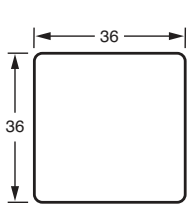

7352 SECTIONAL PIECES

#00BD OTTOMAN
36W x 36D x 20H