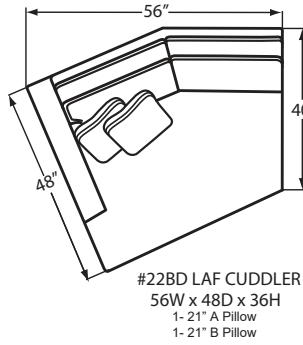

7839 SECTIONAL PIECES

SAMPLE CONFIGURATIONS