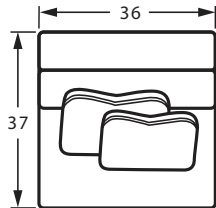

#12BD ARMLESS CHAIR 1/2
36W x 37D x 37H
1- 22" A Pillow
1- 19" B Pillow