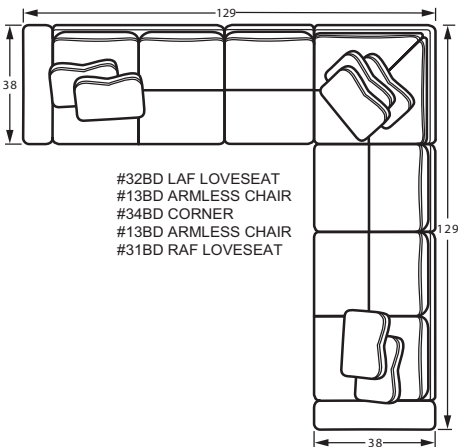

#32BD LAF LOVESEAT
#13BD ARMLESS CHAIR
#34BD CORNER
#13BD ARMLESS CHAIR
#31BD RAF LOVESEAT