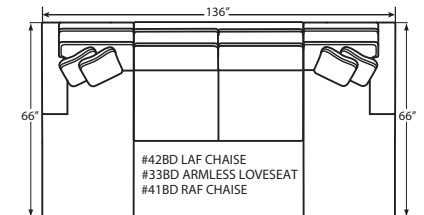

7839 SECTIONAL PIECES

SAMPLE CONFIGURATIONS