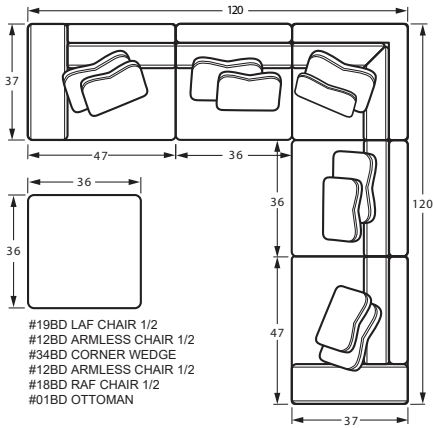

7348 SECTIONAL PIECES

SAMPLE CONFIGURATIONS