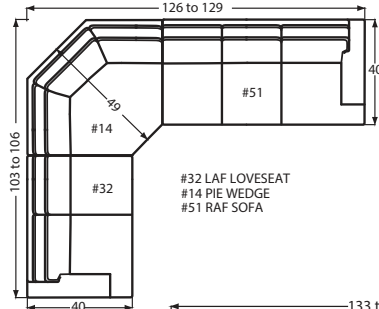

SAMPLE CONFIGURATIONS