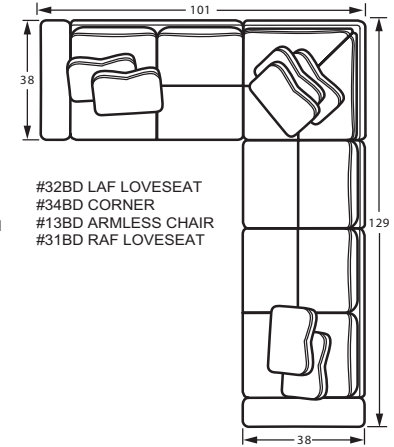

#32BD LAF LOVESEAT
#13BD ARMLESS CHAIR
#55BD RAF SOFA w/ RETURN

#32BD LAF LOVESEAT
#34BD CORNER
#13BD ARMLESS CHAIR
#31BD RAF LOVESEAT