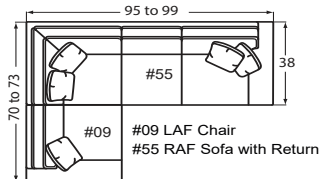

SAMPLE CONFIGURATIONS

(Applicable for both power & non-power pieces)