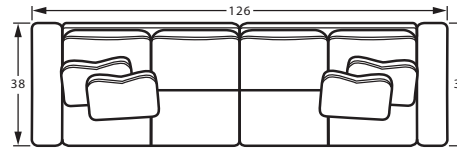

#32BD LAF LOVESEAT
#31BD RAF LOVESEAT