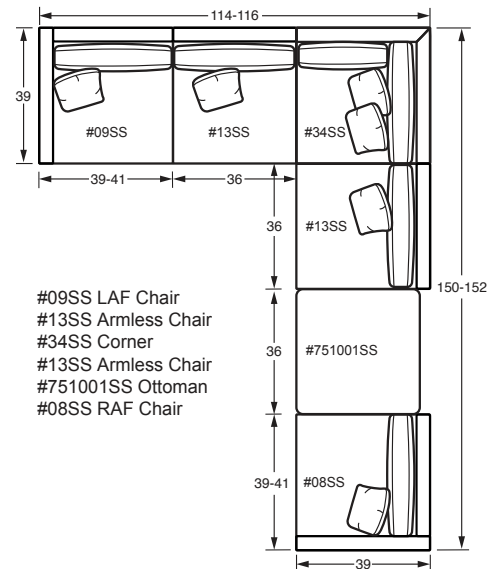

7517 AND 7518 SECTIONAL PIECES

SAMPLE CONFIGURATIONS