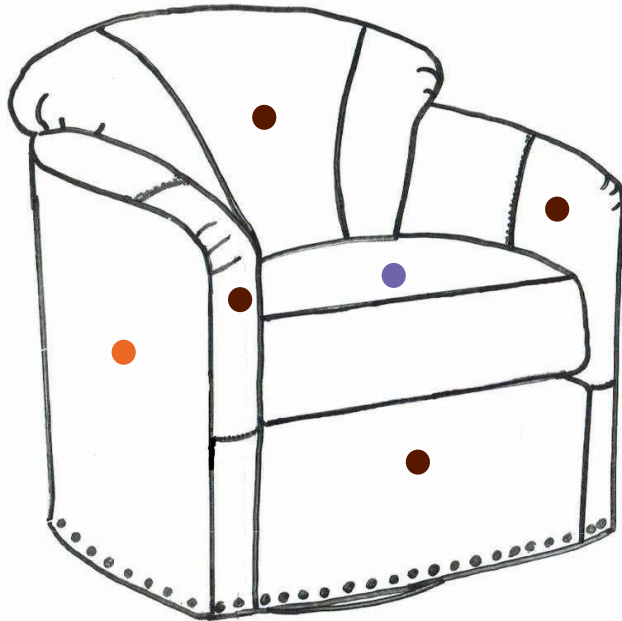

CUSTOM BLENDS

Fully Customizable Leather and Fabric Collage Styles

LF040310BD SG SWIVEL GLIDER

Quantity: Price: $

1. _____ **Leather** ● In-Arm, In-Back and Front Rail
   _____ **Fabric 1** ● Outside Back, Outside Arm
   _____ **Fabric 2** ● Seat Cushion
   _____ **Nail Finish**

LF040410BD SC SWIVEL CHAIR

Quantity: Price: $

1. _____ **Leather** ● In-Arm, In-Back and Front Rail
   _____ **Fabric 1** ● Outside Back, Outside Arm
   _____ **Fabric 2** ● Seat Cushion
   _____ **Nail Finish**

Dealer Name _____

Date _____

Account # _____

PO # _____

Shipping Address _____
_____