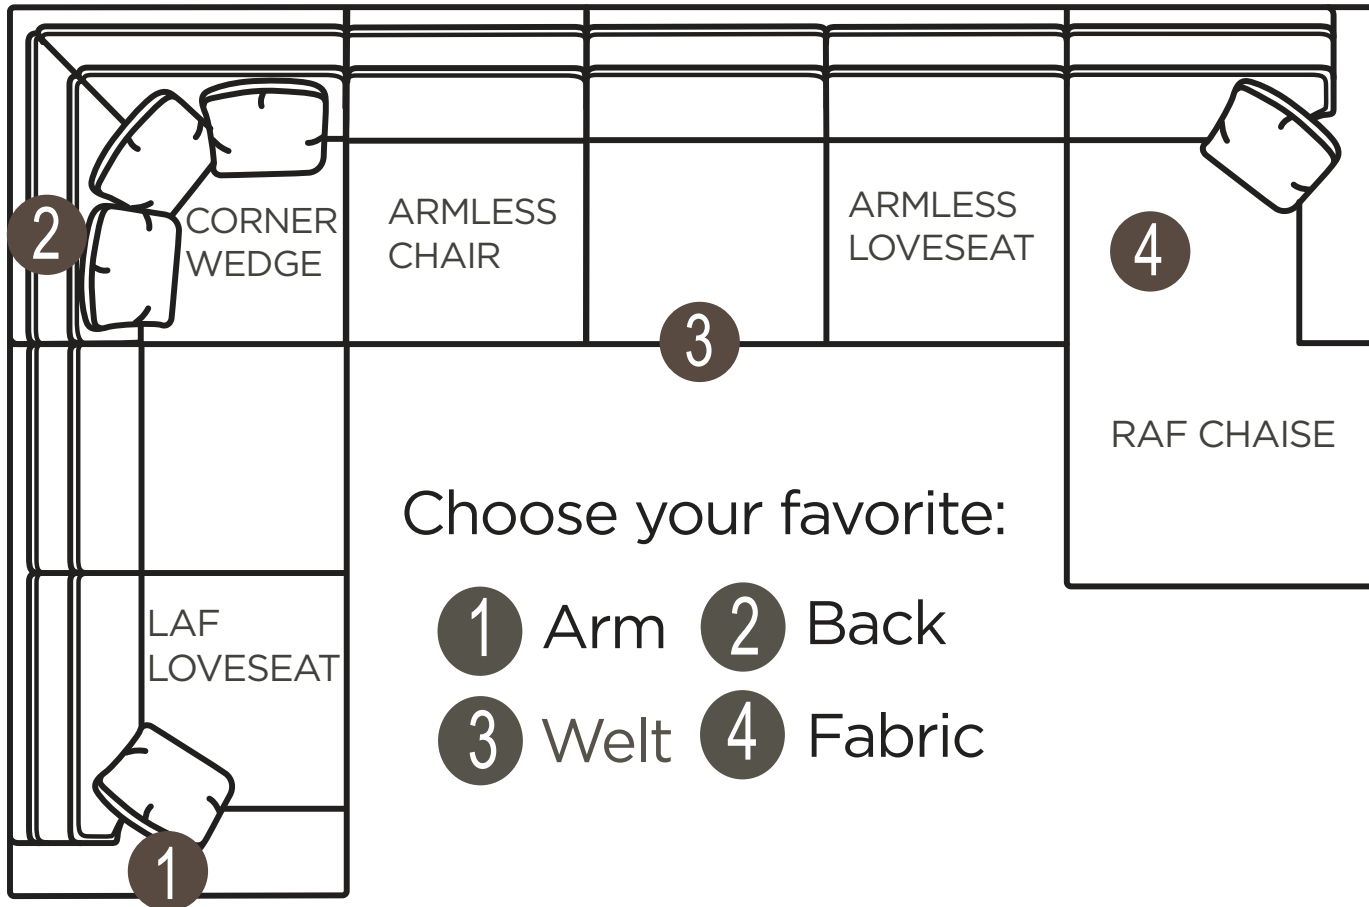

F9 *make it yours*

DESIGN
Options

CUSTOM ORDER
UPHOLSTERY
COLLECTION