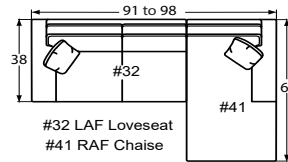

SAMPLE CONFIGURATIONS

(Applicable for both power & non-power pieces)