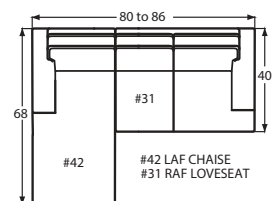

SAMPLE CONFIGURATIONS