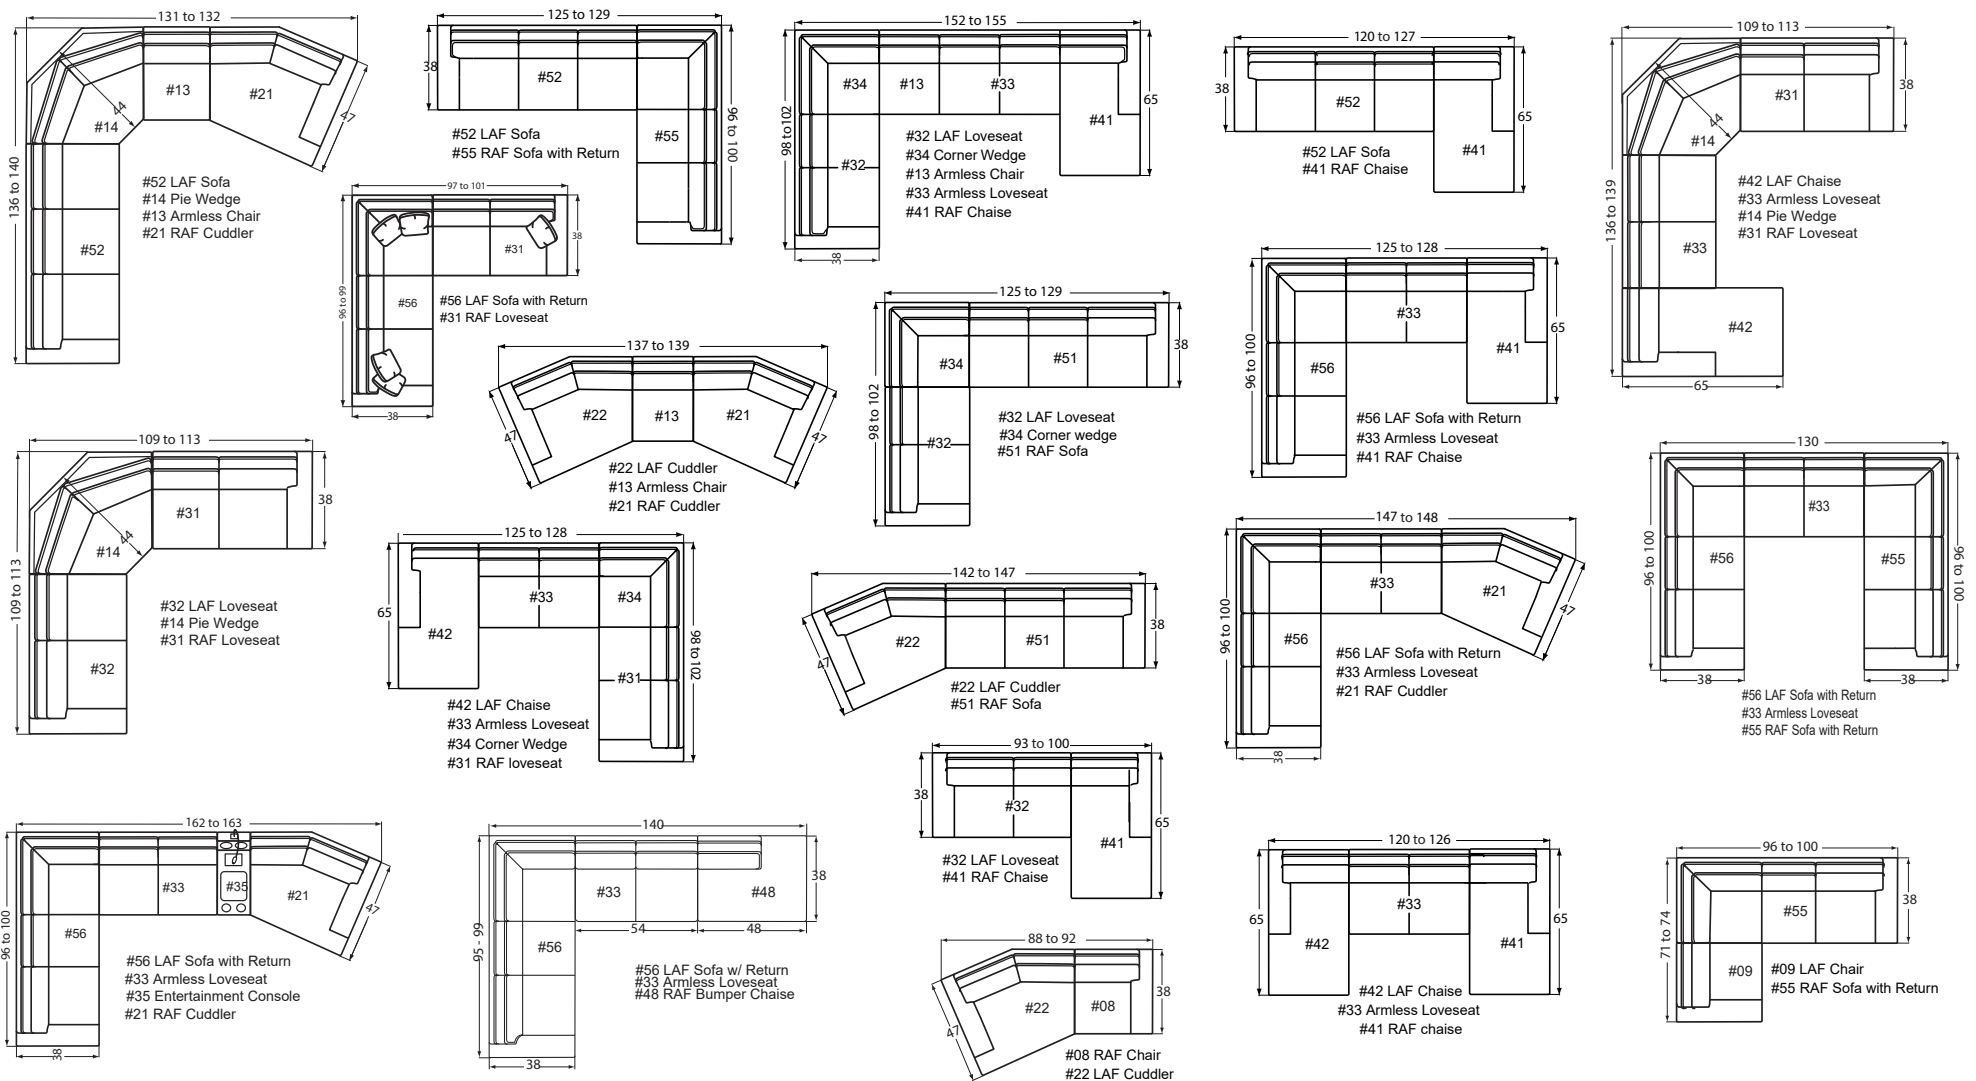

SAMPLE CONFIGURATIONS

(Applicable for both power & non-power pieces)