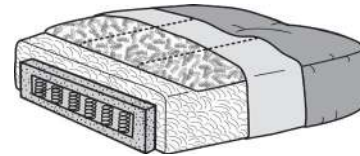

SPRING DOWN CUSHION (BD)

2.0 high-density, high-resiliency foam, with 50-60 pocketed micro-coils inside. This cushion is capped on top and bottom with a layer of Blend Down that's baffled to keep it in place. The Blend Down mix consists of an 80/20 blend of fiber (80%) and hypoallergenic feathers/ down (20%). This cushion is encased in a 100% cotton, down-proof ticking. Spring Down cushions provide a durable and comfortable seat with extra support hidden inside to decrease wrinkling on leather upholstery. They are designated with a BD at the end of the style number. **Note: When a style has Spring Down seat cushions as a standard, any pillows on that style will be Lux Down.**