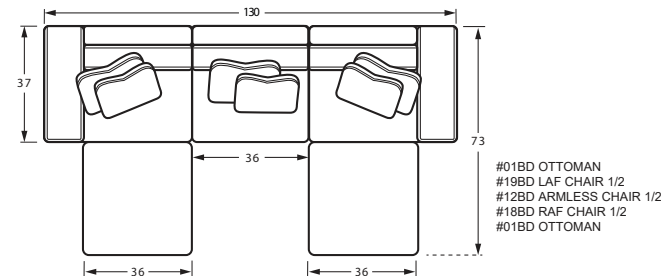

7348 SECTIONAL PIECES

SAMPLE CONFIGURATIONS