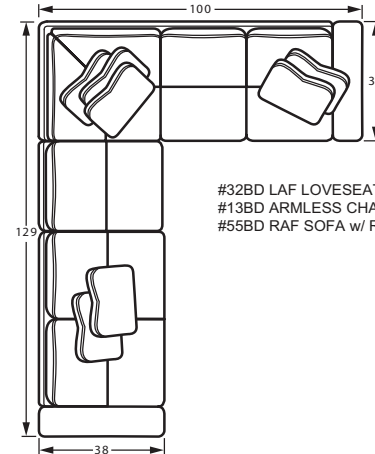

#32BD LAF LOVESEAT
#13BD ARMLESS CHAIR
#55BD RAF SOFA w/ RETURN