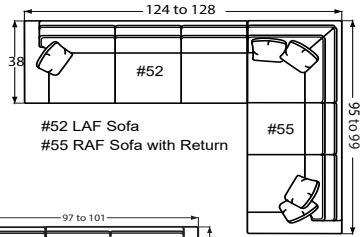

SAMPLE CONFIGURATIONS

(Applicable for both power & non-power pieces)