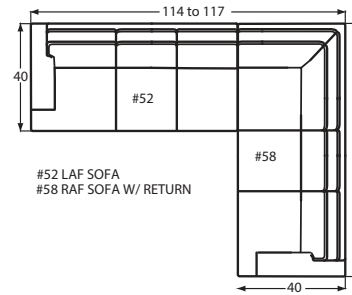

SAMPLE CONFIGURATIONS