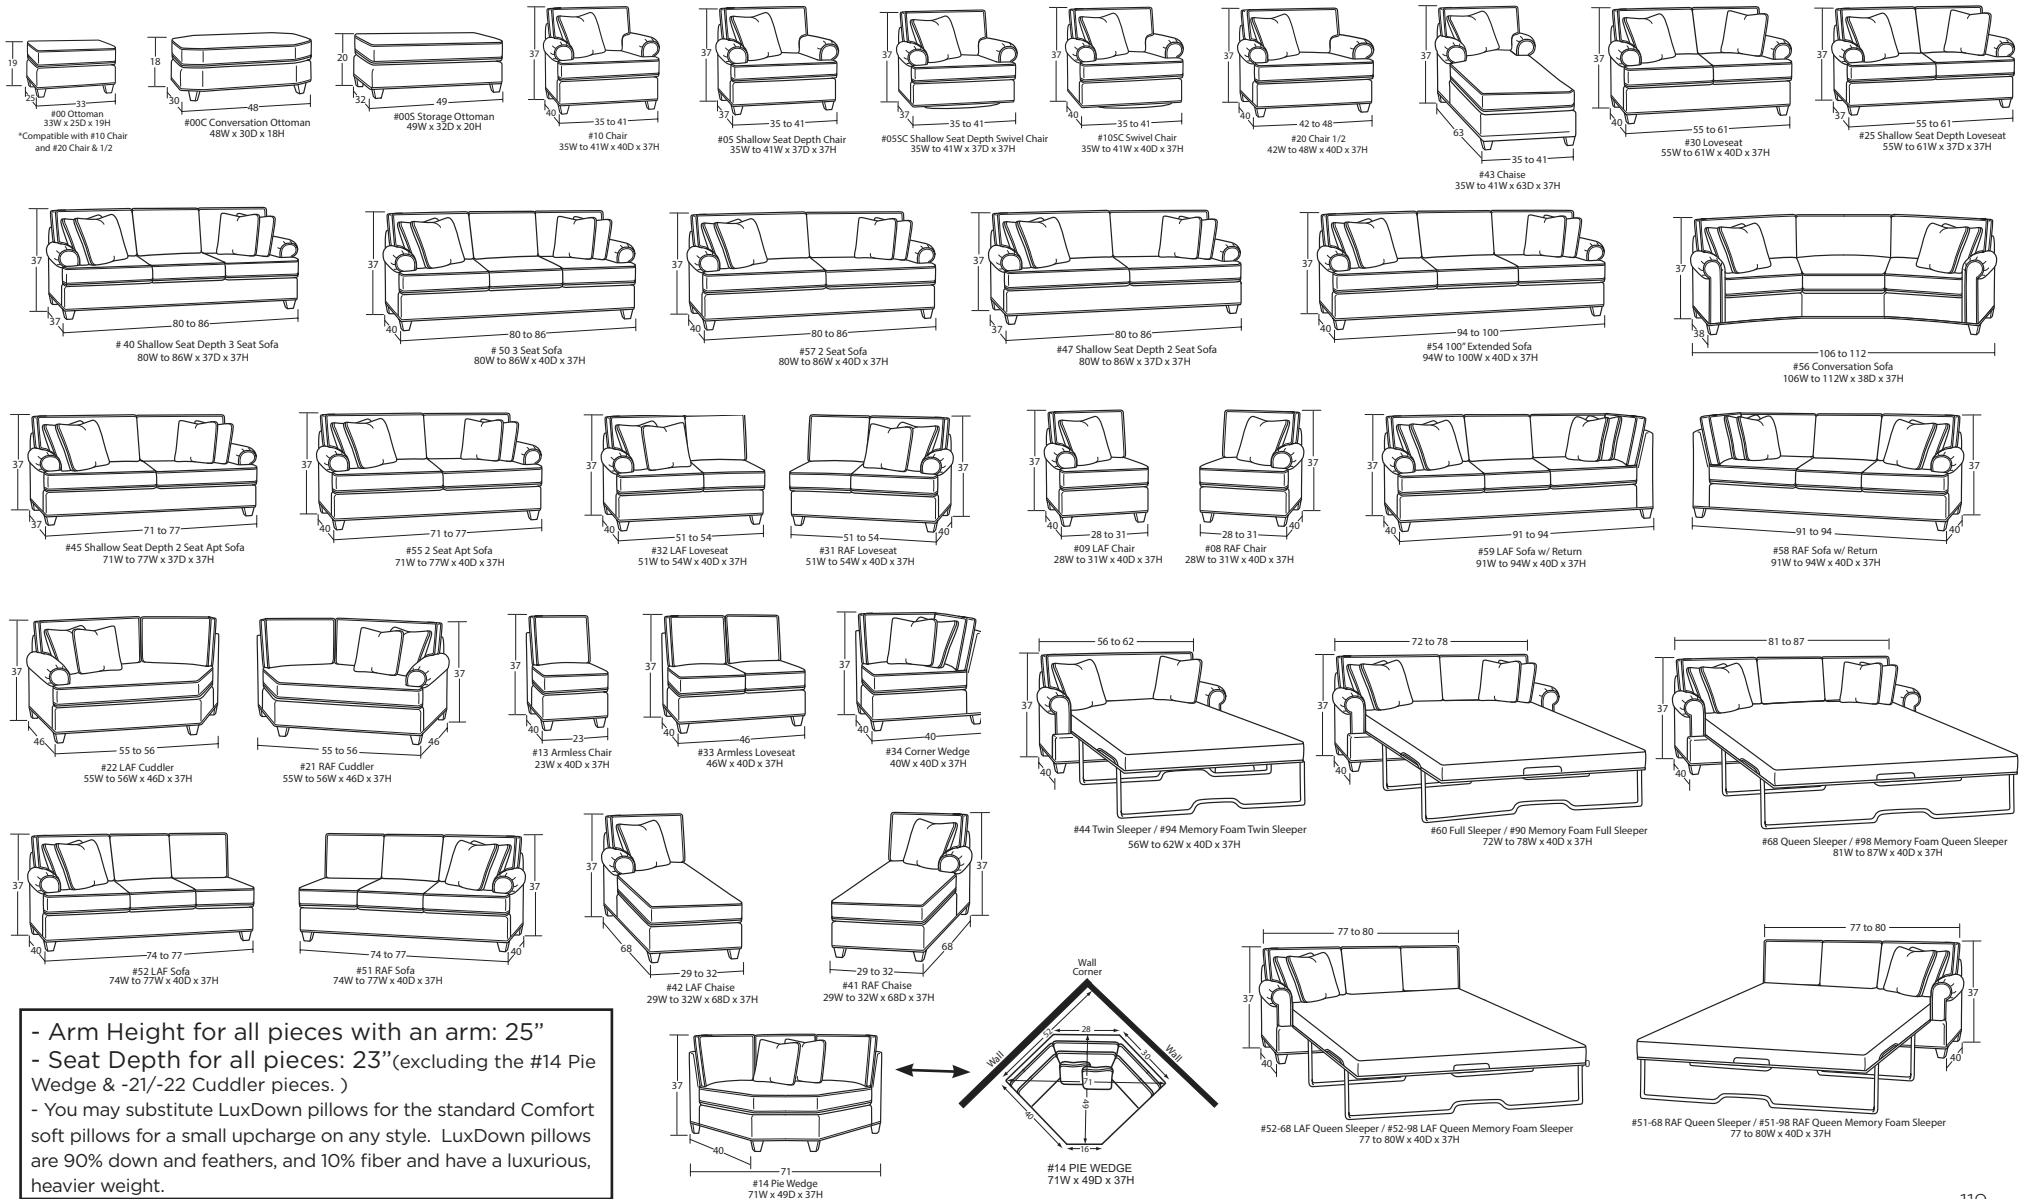

DESIGNING A ROOM FULL OF FURNITURE HAS NEVER BEEN SO EASY! 40 PIECES TO CHOOSE FROM—ENDLESS POSSIBILITIES!

- Arm Height for all pieces with an arm: 25"
- Seat Depth for all pieces: 23" (excluding the #14 Pie Wedge & -21/-22 Cuddler pieces.)
- You may substitute LuxDown pillows for the standard Comfort soft pillows for a small upcharge on any style. LuxDown pillows are 90% down and feathers, and 10% fiber and have a luxurious, heavier weight.