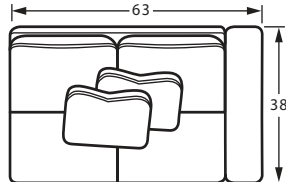

#31BD RAF LOVESEAT
63W x 38D x 38H
1- 20" A Pillow
1- 20" B Pillow