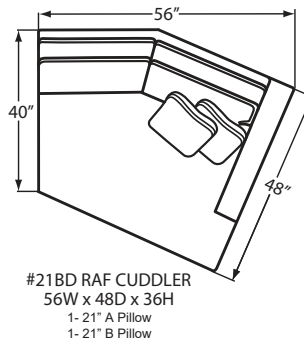

7839 SECTIONAL PIECES

SAMPLE CONFIGURATIONS