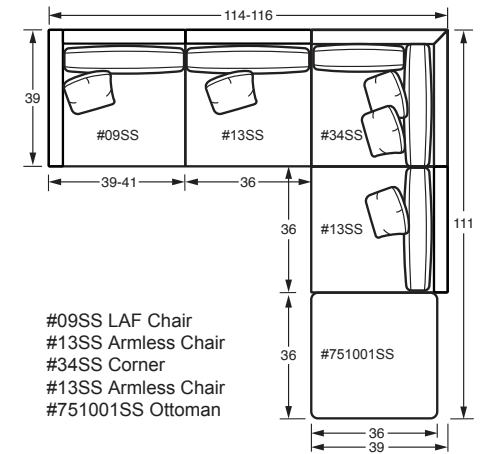

7517 AND 7518 SECTIONAL PIECES

SAMPLE CONFIGURATIONS