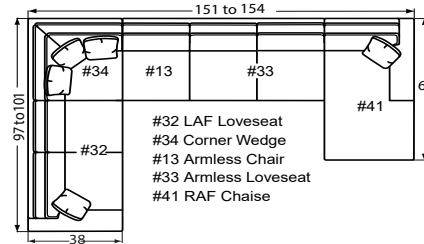

SAMPLE CONFIGURATIONS

(Applicable for both power & non-power pieces)