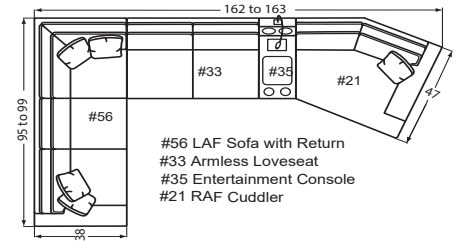

SAMPLE CONFIGURATIONS

(Applicable for both power & non-power pieces)