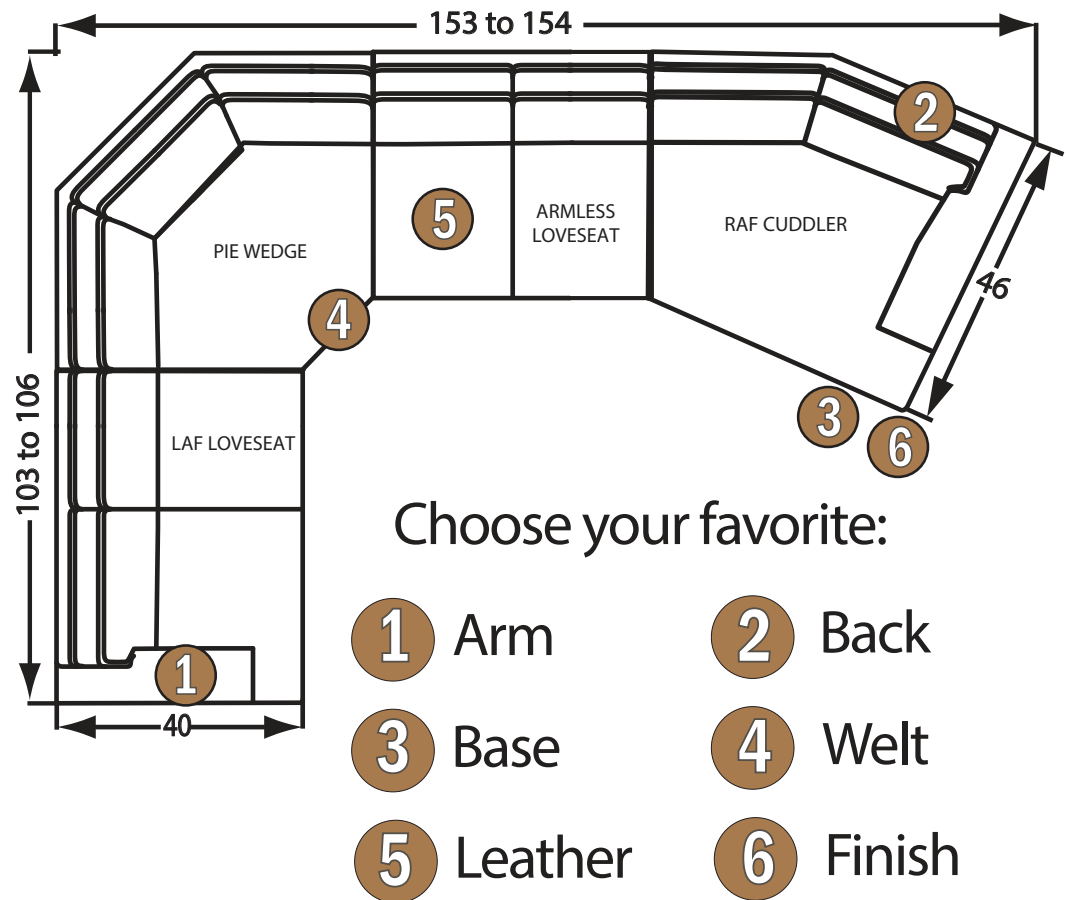

DESIGN Options

- 50 Premium Leathers
- 100% Top Grain
- No Vinyl or Splits
- Pocketed Coil Cushion
- Made in America