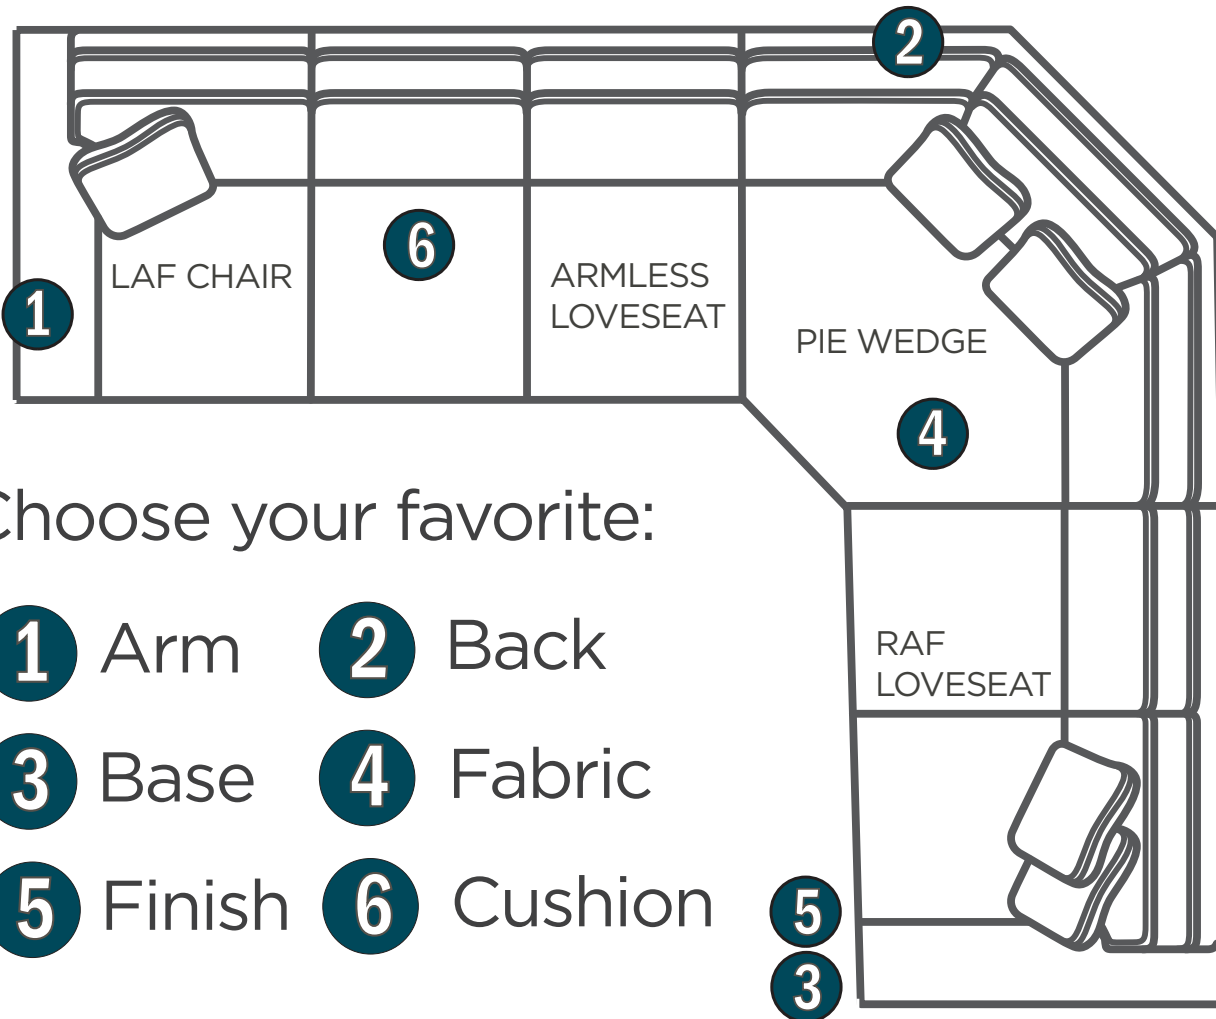

Choose your favorite:

- 1 Arm
- 2 Back
- 3 Base
- 4 Fabric
- 5 Finish
- 6 Cushion