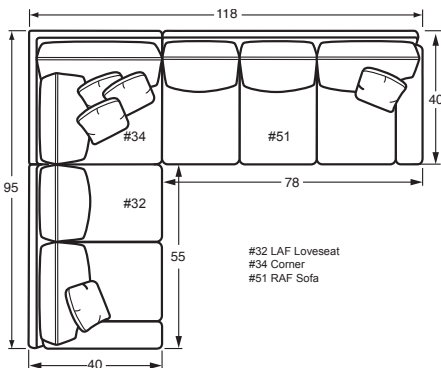

7364 / 9364 SECTIONAL PIECES

SAMPLE CONFIGURATIONS