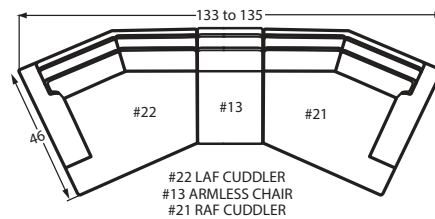

SAMPLE CONFIGURATIONS