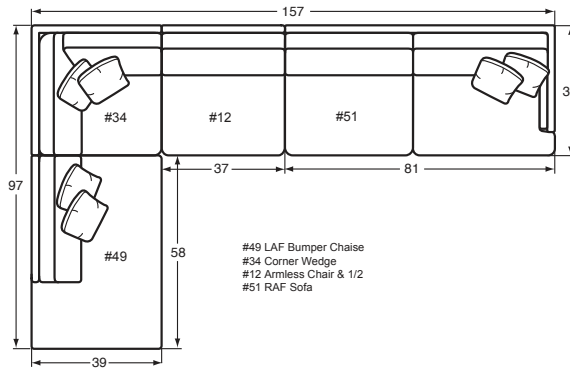

7469 SECTIONAL PIECES

SAMPLE CONFIGURATIONS