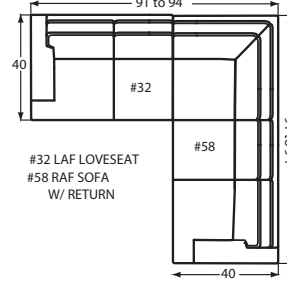

SAMPLE CONFIGURATIONS