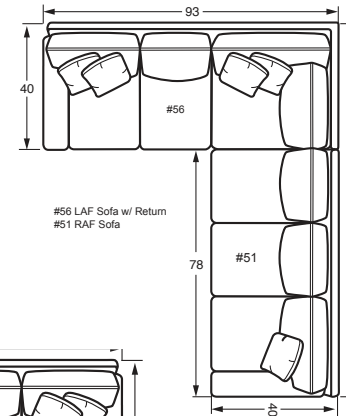

7364 / 9364 SECTIONAL PIECES

SAMPLE CONFIGURATIONS