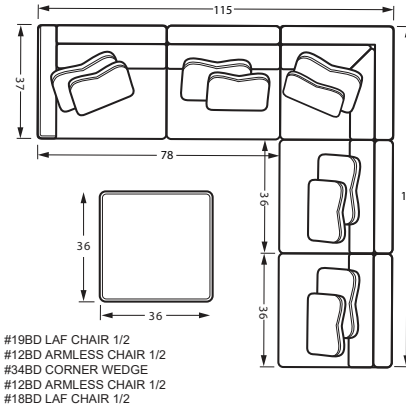

#19BD LAF CHAIR 1/2
#12BD ARMLESS CHAIR 1/2
#34BD CORNER WEDGE
#12BD ARMLESS CHAIR 1/2
#18BD LAF CHAIR 1/2