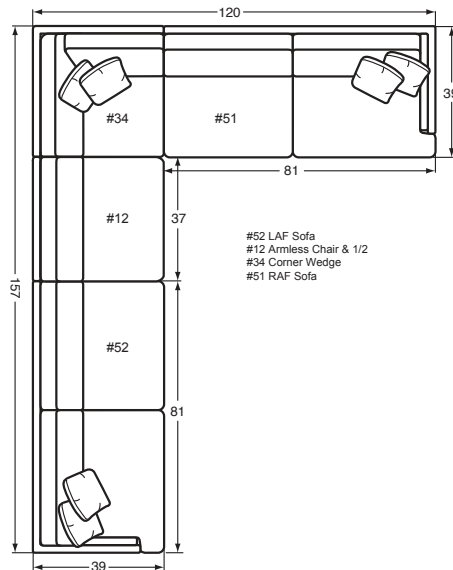

7469 SECTIONAL PIECES

SAMPLE CONFIGURATIONS