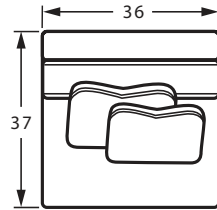

#12BD ARMLESS CHAIR 1/2
36W x 37D x 35H
1- 22" A Pillow
1- 19" B Pillow