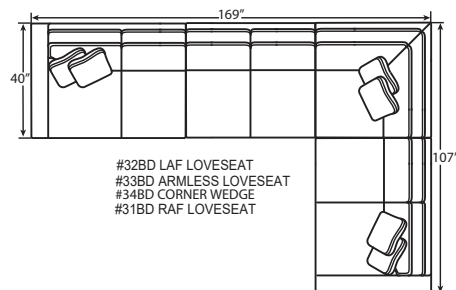

7839 SECTIONAL PIECES

SAMPLE CONFIGURATIONS