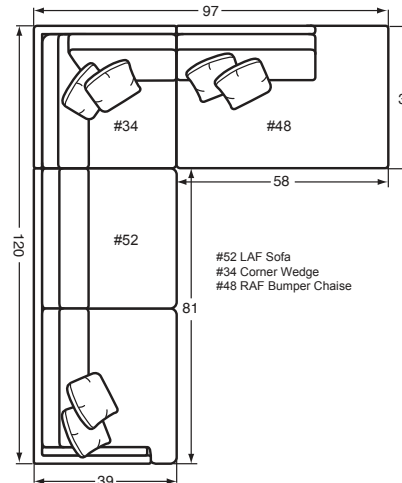

7469 SECTIONAL PIECES

SAMPLE CONFIGURATIONS