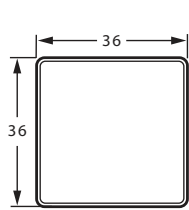

7348 SECTIONAL PIECES

#01BD OTTOMAN
36W x 36D x 18H