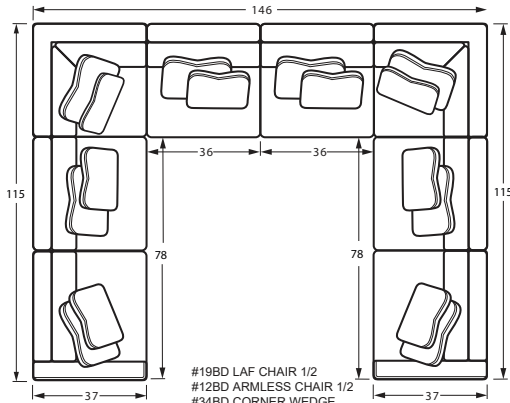

SAMPLE CONFIGURATIONS

#19BD LAF CHAIR 1/2
#12BD ARMLESS CHAIR 1/2
#34BD CORNER WEDGE
#12BD ARMLESS CHAIR 1/2
#12BD ARMLESS CHAIR 1/2
#34BD CORNER WEDGE
#12BD ARMLESS CHAIR 1/2
#18BD LAF CHAIR 1/2