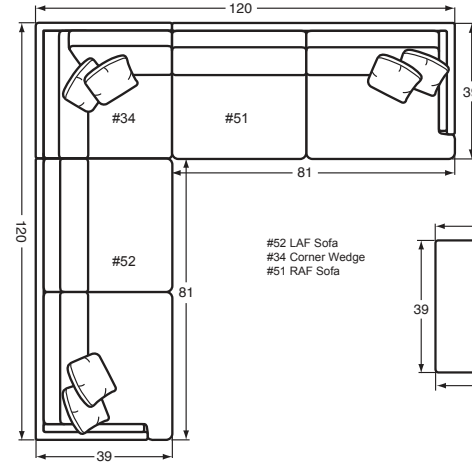

7469 SECTIONAL PIECES

SAMPLE CONFIGURATIONS