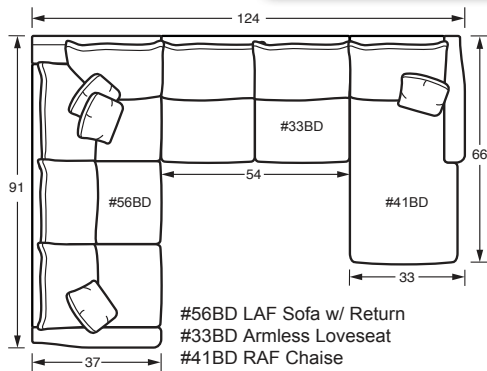

7464 SECTIONAL PIECES

SAMPLE CONFIGURATIONS