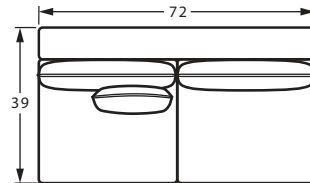

#33BD ARMLESS LOVESEAT
72W x 39D x 35H
1- 20" A Pillow