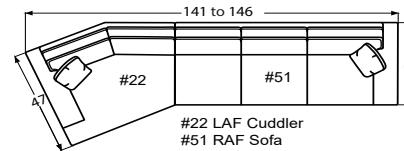

SAMPLE CONFIGURATIONS

(Applicable for both power & non-power pieces)