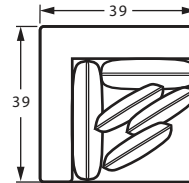

#34BD CORNER
39W x 39D x 35H
1- 20" A Pillow
2- 20" B Pillow