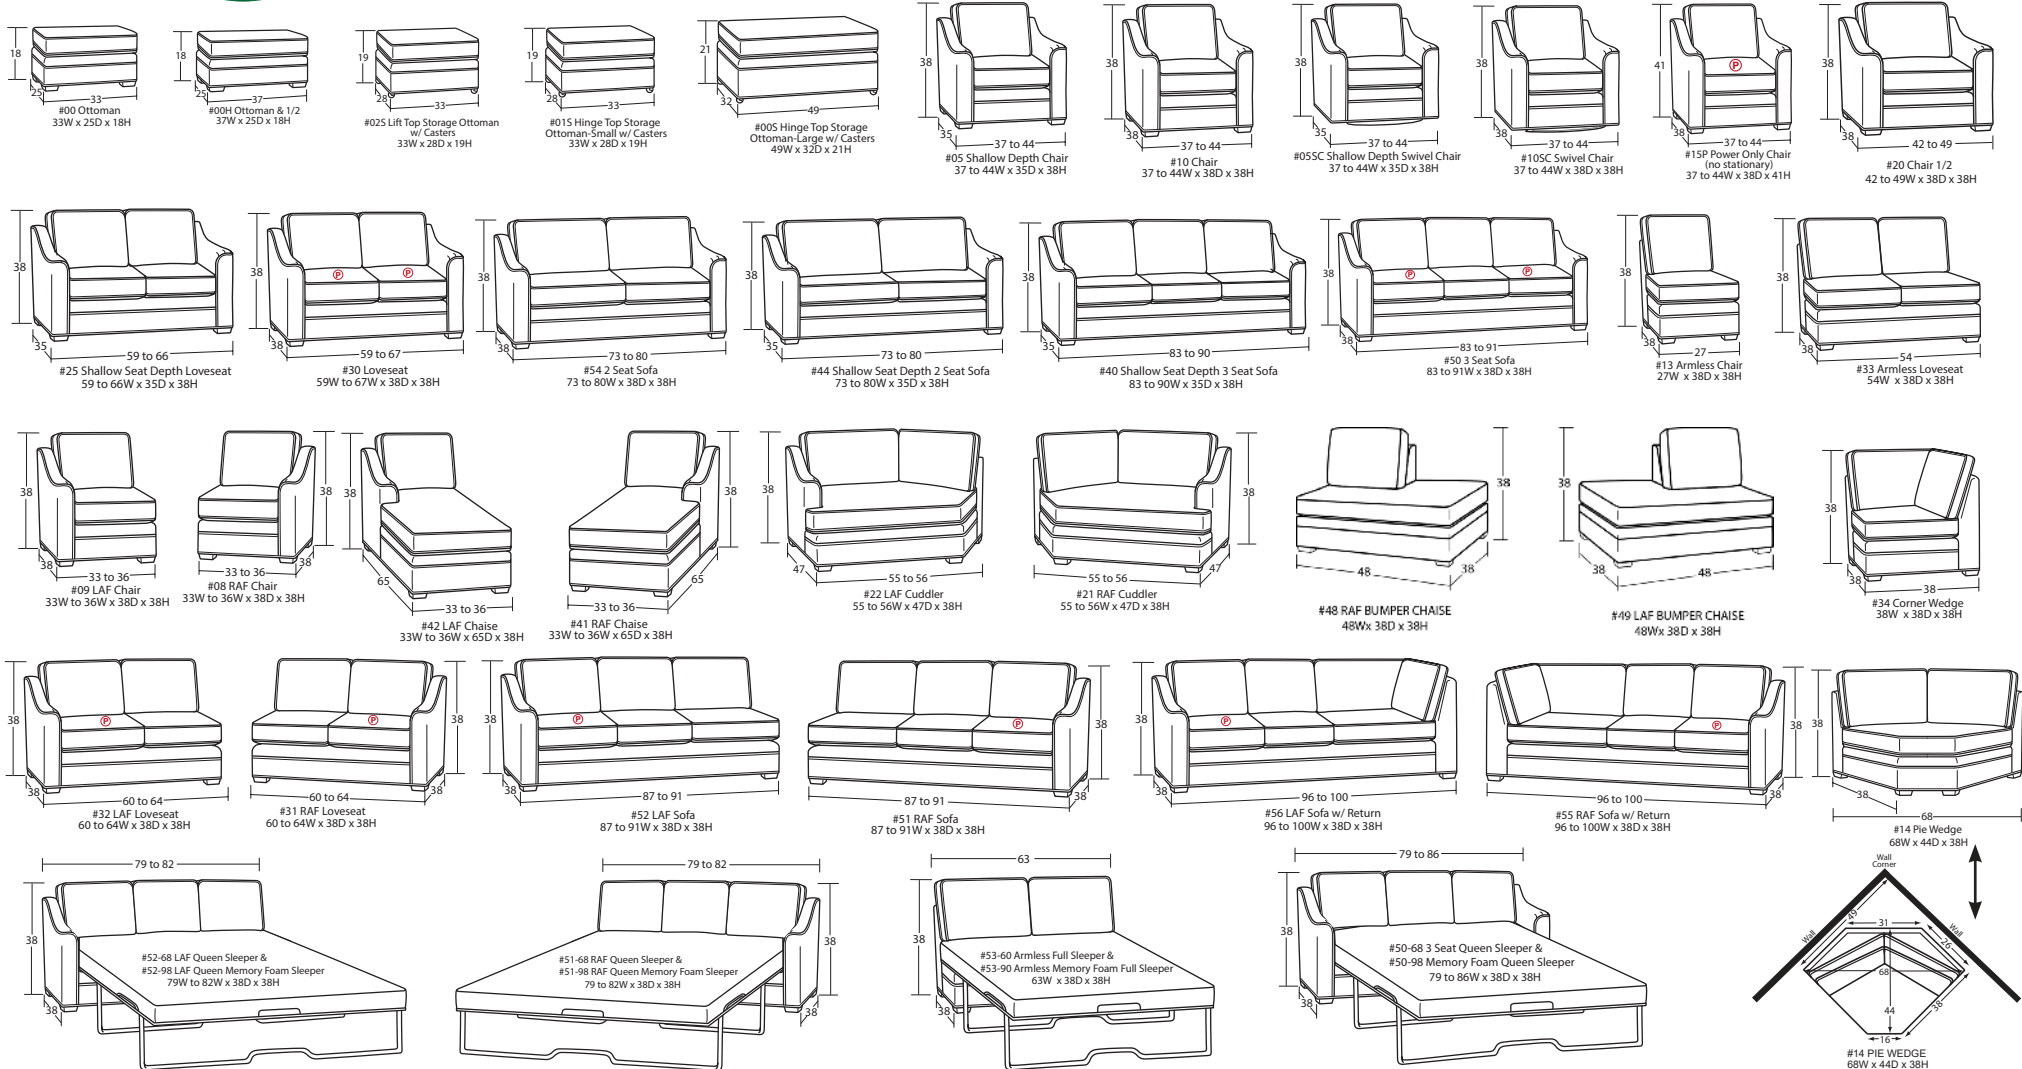

DESIGNING A ROOM FULL OF FURNITURE HAS NEVER BEEN SO EASY! 40 PIECES TO CHOOSE FROM—ENDLESS POSSIBILITIES!

- Arm Height for all pieces with an arm: 25"
- Seat Depth for all pieces: 24" (excluding the #14 Pie Wedge & -21/-22 Cuddler pieces.)

1. **(P)** - Indicates that this piece is also available with a power motion recliner on the seat next to the arm.
2. Sofa & Loveseat have two recliners, one next to each arm. All others have one.
   - To order this piece with the power option simply add a P to the end of the style number.
   - All styles with power must have semi-attached backs. No loose backs.
   - Power pieces require a 3" wall clearance.
   - Note: Not all pieces are available with power option.