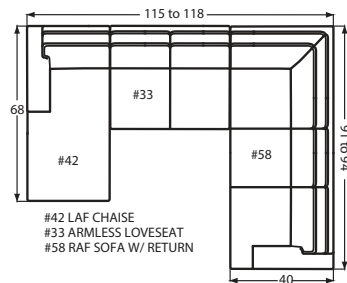

SAMPLE CONFIGURATIONS