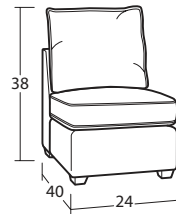

7364 / 9364 SECTIONAL PIECES

#13SS ARMLESS CHAIR
24W x 40D x 38H