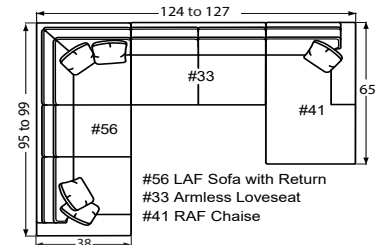

SAMPLE CONFIGURATIONS

(Applicable for both power & non-power pieces)