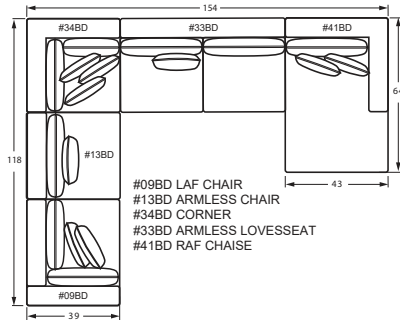

#09BD LAF CHAIR
#13BD ARMLESS CHAIR
#34BD CORNER
#33BD ARMLESS LOVESEAT
#41BD RAF CHAISE