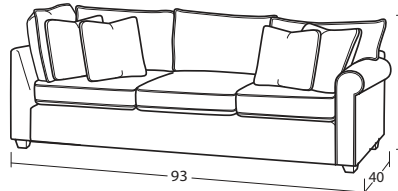

#55SS RAF SOFA w/ RETURN
93W x 40D x 38H
2 - 19" A Pillows | 2 - 19" B Pillows