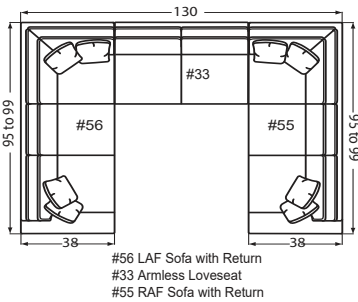

SAMPLE CONFIGURATIONS

(Applicable for both power & non-power pieces)