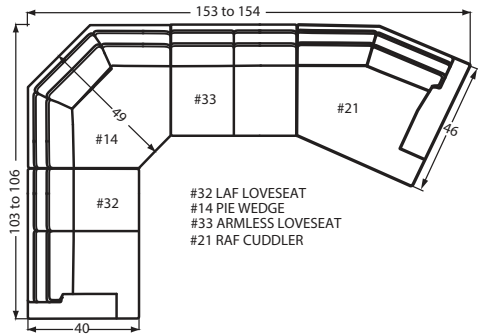

SAMPLE CONFIGURATIONS