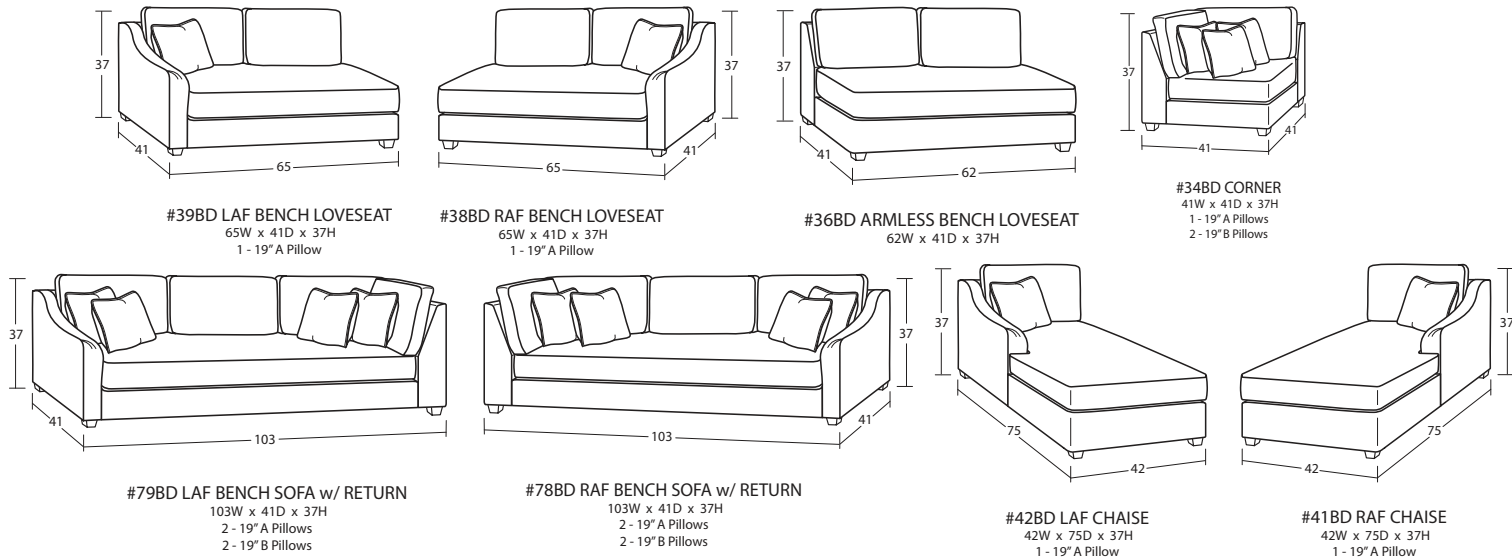

7529 SECTIONAL PIECES