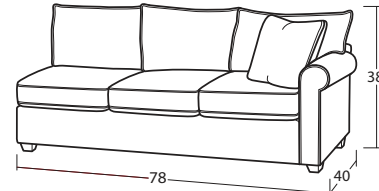

#51SS RAF SOFA
78W x 40D x 38H
1 - 19" A pillow