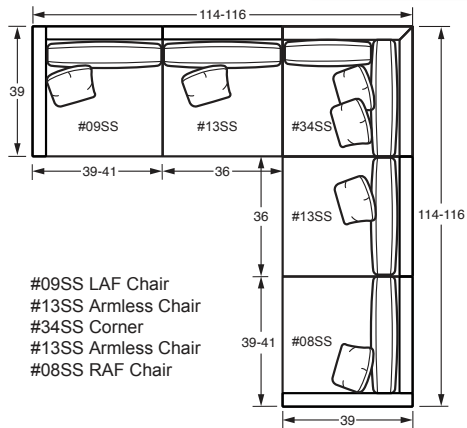

7517 AND 7518 SECTIONAL PIECES

SAMPLE CONFIGURATIONS