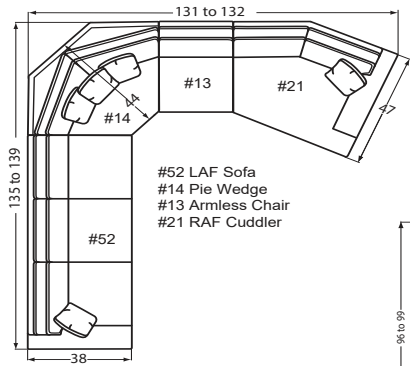

SAMPLE CONFIGURATIONS

(Applicable for both power & non-power pieces)