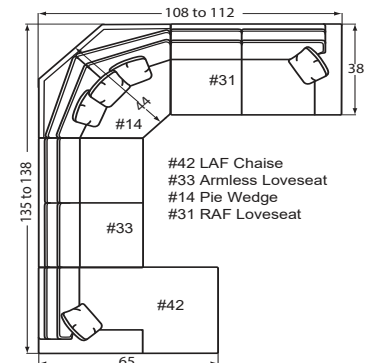

SAMPLE CONFIGURATIONS

(Applicable for both power & non-power pieces)