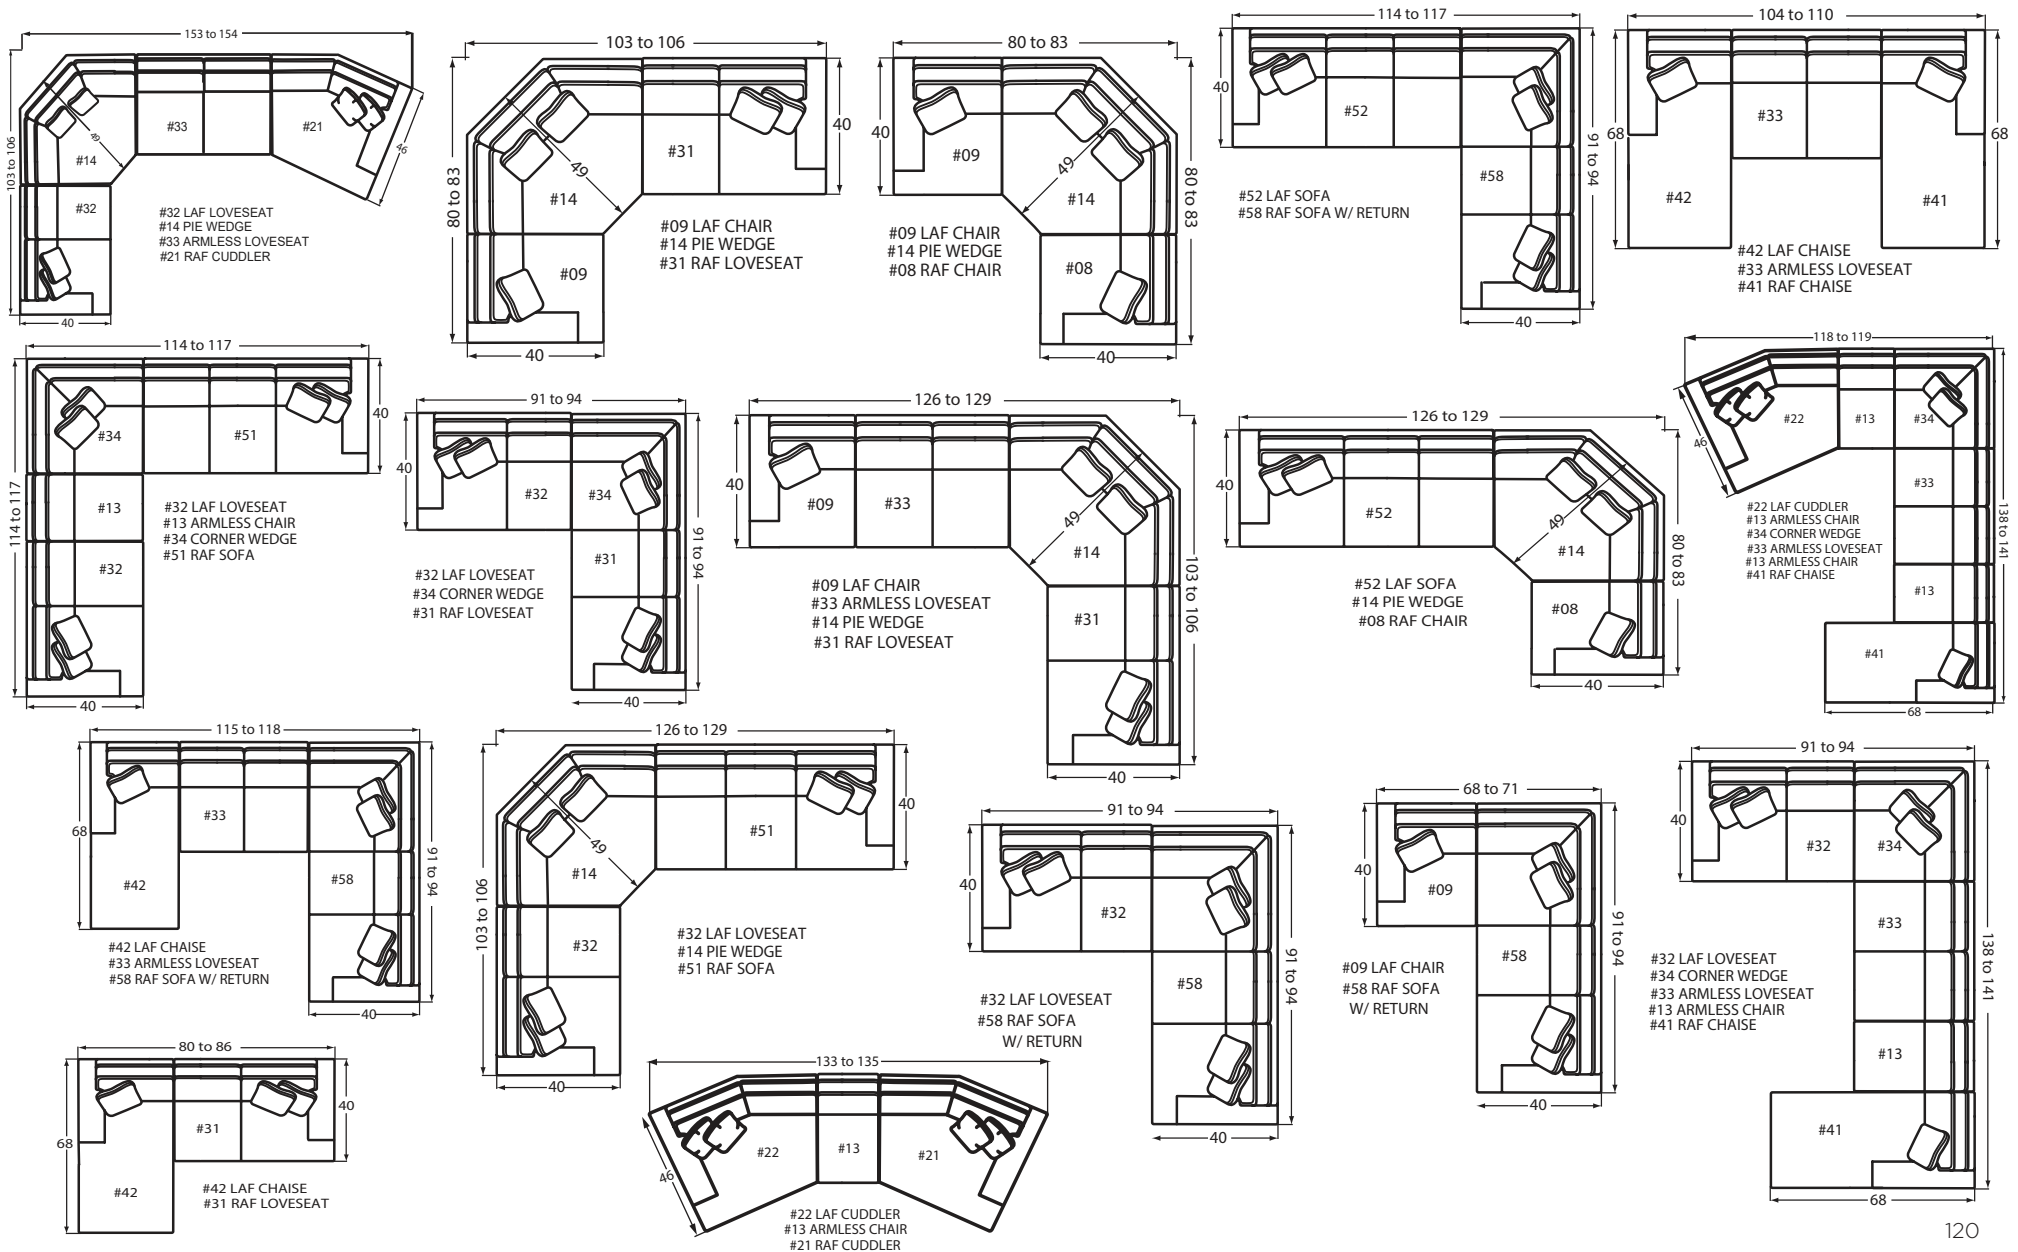

SAMPLE CONFIGURATIONS