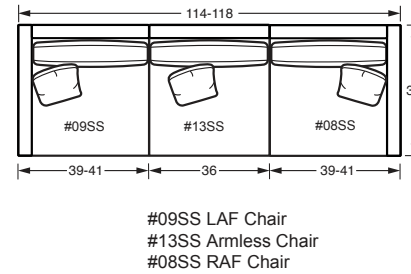

SAMPLE CONFIGURATIONS