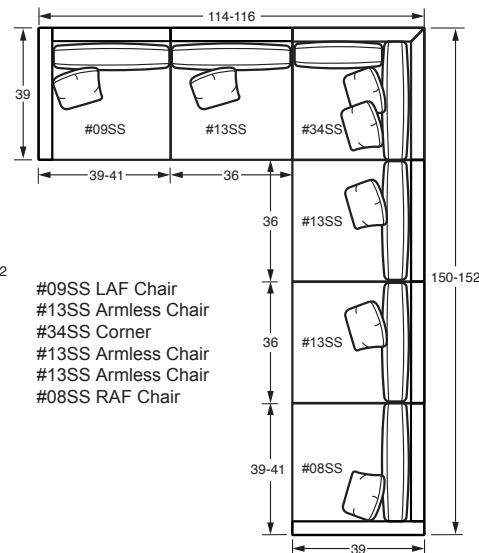

7517 AND 7518 SECTIONAL PIECES

SAMPLE CONFIGURATIONS