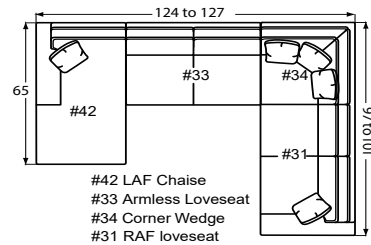

SAMPLE CONFIGURATIONS

(Applicable for both power & non-power pieces)