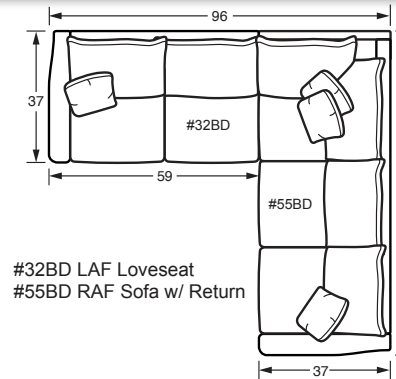

#32BD LAF Loveseat
#55BD RAF Sofa w/ Return