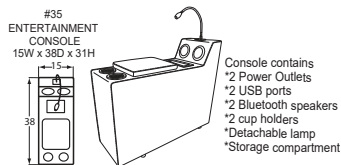

DESIGNING A ROOM FULL OF FURNITURE HAS NEVER BEEN SO EASY! 40 PIECES TO CHOOSE FROM—ENDLESS POSSIBILITIES!

- Arm Height for all pieces with an arm: 25"
- Seat Depth for all pieces: 24" (excluding the #14 Pie Wedge & -21/-22 Cuddler pieces.)

1. **(P)** - Indicates that this piece is also available with a power motion recliner on the seat next to the arm.
2. Sofa & Loveseat have two recliners, one next to each arm. All others have one.
   - To order this piece with the power option simply add a P to the end of the style number.
   - All styles with power must have semi-attached backs. No loose backs.
   - Power pieces require a 3" wall clearance.
   - Note: Not all pieces are available with power option.