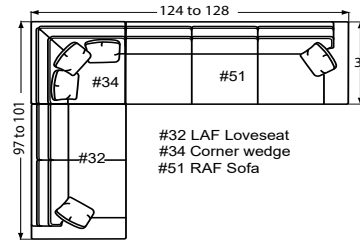

SAMPLE CONFIGURATIONS

(Applicable for both power & non-power pieces)