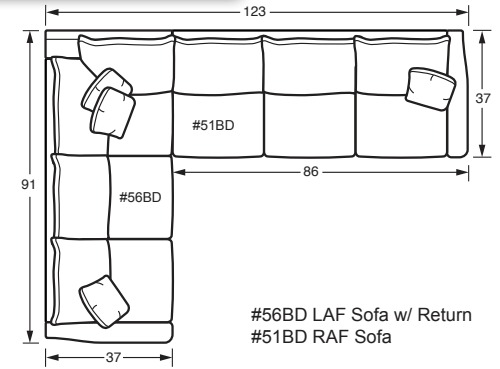

7464 SECTIONAL PIECES

SAMPLE CONFIGURATIONS