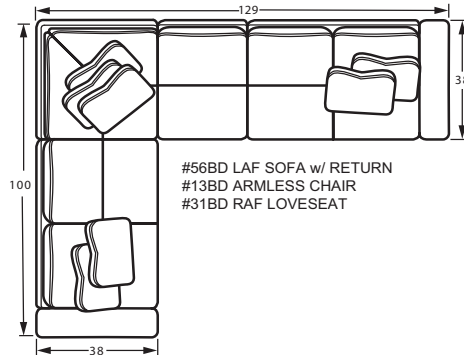

#56BD LAF SOFA w/ RETURN
#13BD ARMLESS CHAIR
#31BD RAF LOVESEAT