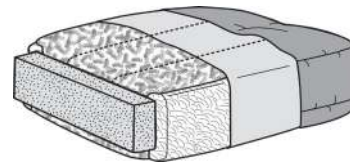

# FABRIC CUSHIONS

**STANDARD CUSHION WITH TICKING**

2.0 high-density, high-resiliency foam core wrapped with a thick fiber batting and encased in a 100% cotton, down-proof ticking. This cushion provides long lasting support and comfort at moderate price points.

**STANDARD CUSHION WITHOUT TICKING**

2.0 high-density, high-resiliency foam core wrapped with a thick fiber batting. This cushion provides long lasting support and comfort at moderate price points.

**COMFORT SOFT CUSHION  
(ALSO PC CUSHION)**

**BLEND DOWN CUSHION (BD)**

2.0 high-density, high-resiliency foam, capped on top and bottom with a layer of Blend Down that's baffled to keep it in place. The Blend Down mix consists of an 80/20 blend of fiber (80%) and hypoallergenic feathers/ down (20%). This cushion is encased in a 100% cotton, down-proof ticking. Blend Down cushions provide a softer seat without sacrificing durability. They are designated with a BD at the end of the style number. **Note: When a style has BD seat cushions as a standard, any pillows on that style will also be Blend Down. (except for Custom Blends styles which have LuxDown pillows)**