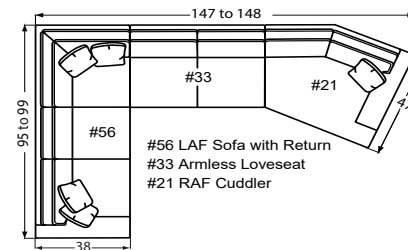

SAMPLE CONFIGURATIONS

(Applicable for both power & non-power pieces)