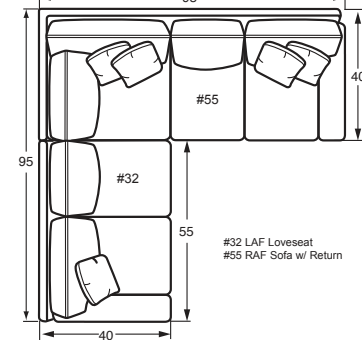

7364 / 9364 SECTIONAL PIECES

SAMPLE CONFIGURATIONS