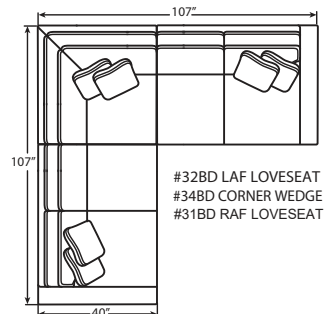

7839 SECTIONAL PIECES

SAMPLE CONFIGURATIONS