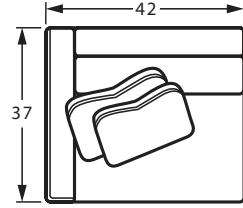

#19BD LAF CHAIR 1/2
42W x 37D x 37H
1- 22" A Pillow
1- 19" B Pillow