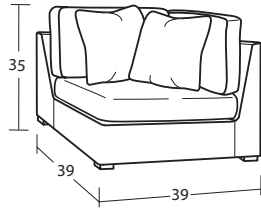

#751001SS BUMPER OTTOMAN
(on casters)
36W x 36D x 20H

#34SS CORNER CHAIR
39W x 39D x 35H
1 - 19" A Pillow
1 - 19" B Pillow