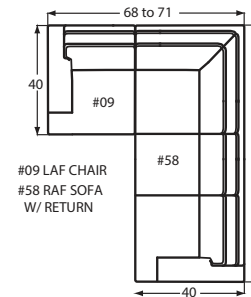

SAMPLE CONFIGURATIONS