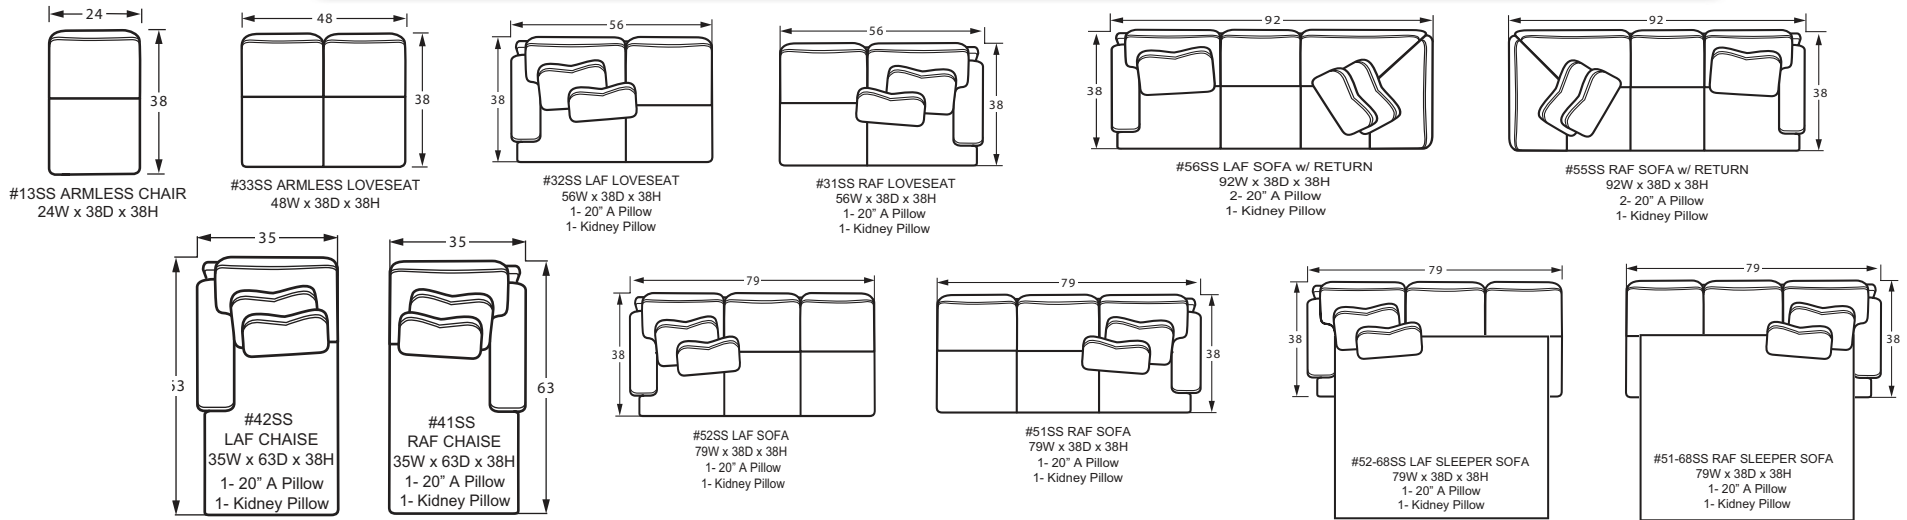

9174 SECTIONAL PIECES