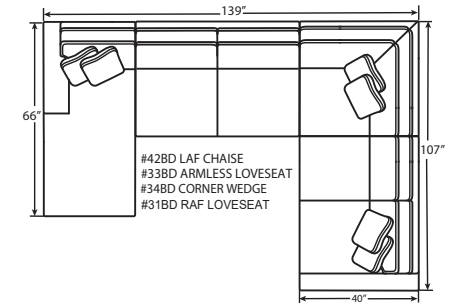

7839 SECTIONAL PIECES

SAMPLE CONFIGURATIONS