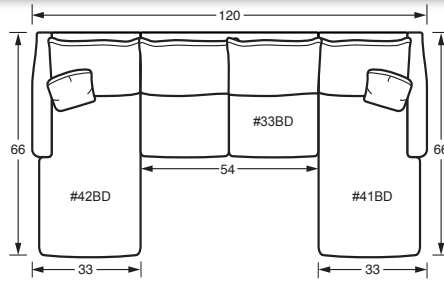

#32BD LAF Loveseat
#55BD RAF Sofa w/ Return

#42BD LAF Chaise
#33BD Armless Loveseat
#41BD RAF Chaise