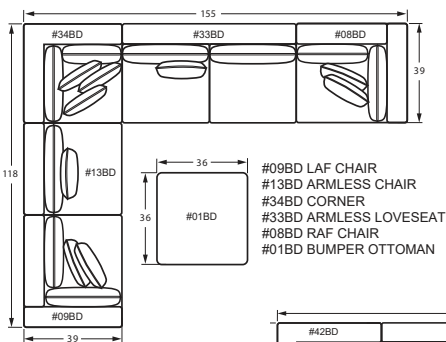

7127 SECTIONAL PIECES

SAMPLE CONFIGURATIONS