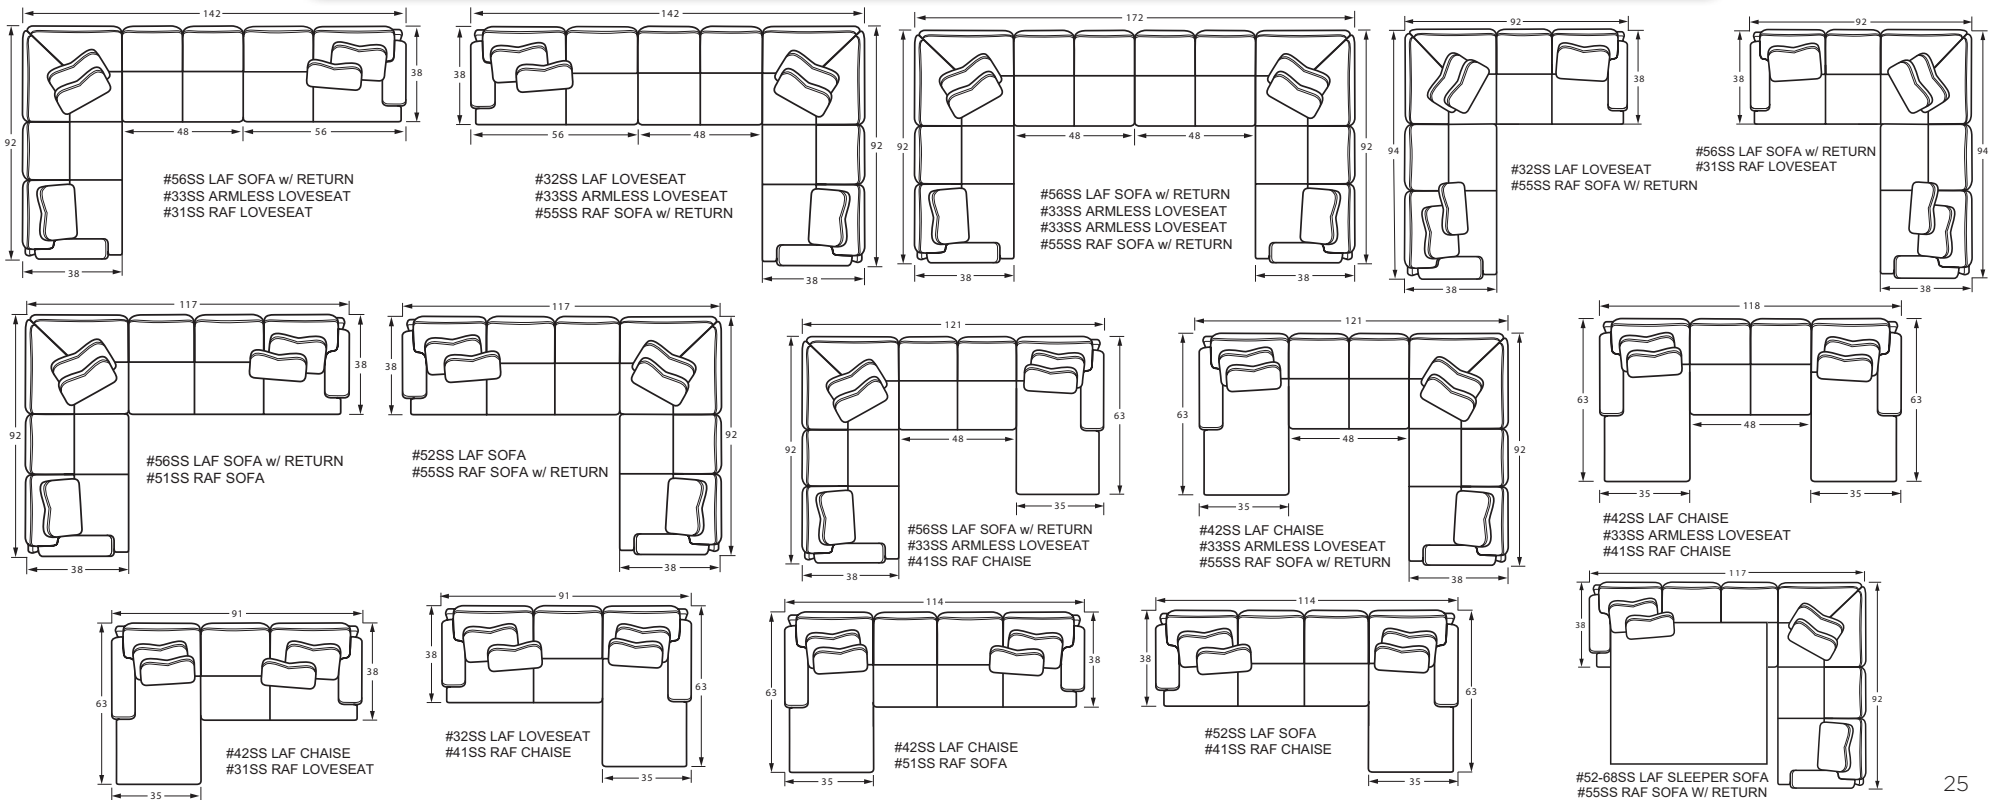

SAMPLE CONFIGURATIONS