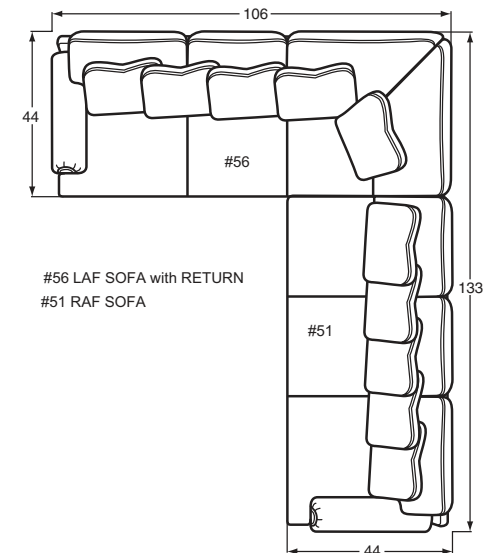

#55 RAF SOFA with RETURN
#52 LAF SOFA

#56 LAF SOFA with RETURN
#51 RAF SOFA