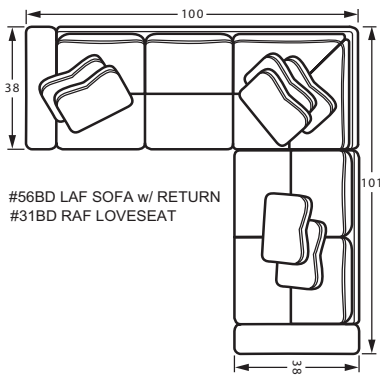

SAMPLE CONFIGURATIONS

#56BD LAF SOFA w/ RETURN
#31BD RAF LOVESEAT