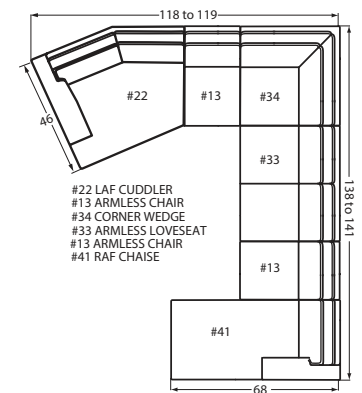

SAMPLE CONFIGURATIONS