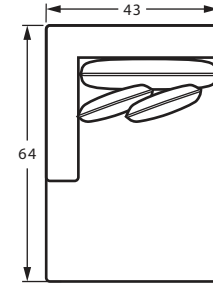

#42BD LAF CHAISE
43W x 64D x 35H
1- 20" A Pillow
1- 20" B Pillow