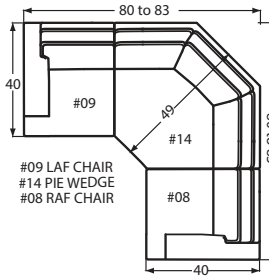

SAMPLE CONFIGURATIONS