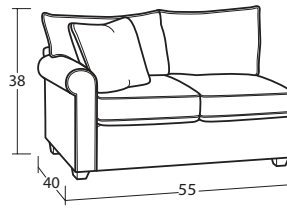

# 7364 / 9364 SECTIONAL PIECES

#13SS ARMLESS CHAIR  
24W x 40D x 38H

#34SS CORNER  
40W x 40D x 38H  
1 - 19" A Pillow / 2 - 19" B Pillows

#32SS LAF LOVESEAT  
55W x 40D x 38H  
1 - 19" A pillow

#31SS RAF LOVESEAT  
55W x 40D x 38H  
1 - 19" A pillow