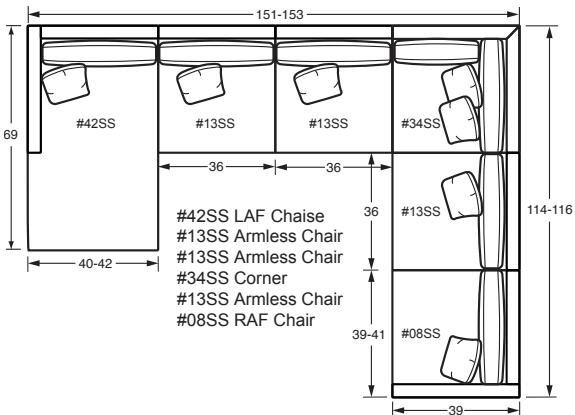

7517 AND 7518 SECTIONAL PIECES

SAMPLE CONFIGURATIONS