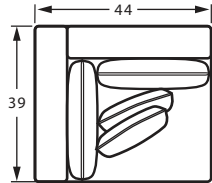

#09BD LAF CHAIR
44W x 39D x 35H
1- 20" A Pillow
1- 20" B Pillow