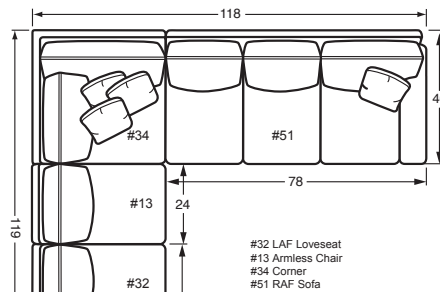

7364 / 9364 SECTIONAL PIECES

SAMPLE CONFIGURATIONS