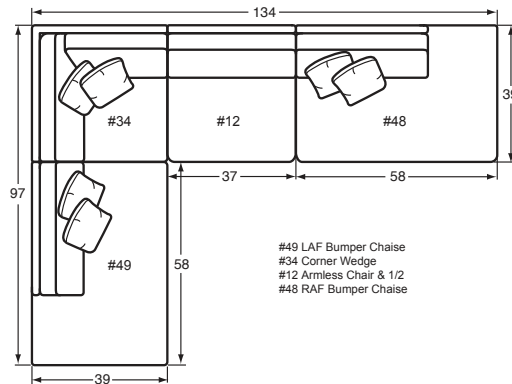

7469 SECTIONAL PIECES

SAMPLE CONFIGURATIONS