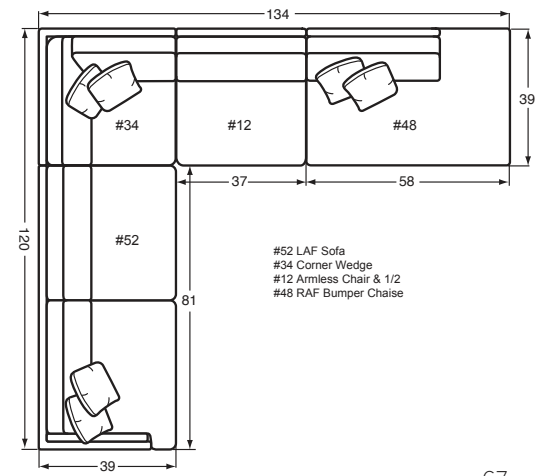

7469 SECTIONAL PIECES

SAMPLE CONFIGURATIONS