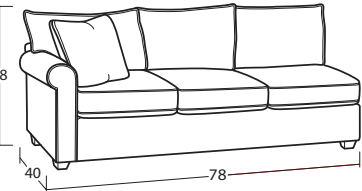

#52SS LAF SOFA
78W x 40D x 38H
1 - 19" A pillow