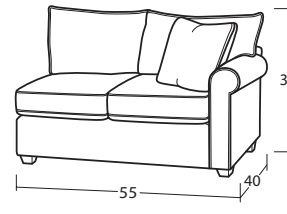

# 7364 / 9364 SECTIONAL PIECES

#13SS ARMLESS CHAIR  
24W x 40D x 38H

#34SS CORNER  
40W x 40D x 38H  
1 - 19" A Pillow / 2 - 19" B Pillows

#32SS LAF LOVESEAT  
55W x 40D x 38H  
1 - 19" A pillow

#31SS RAF LOVESEAT  
55W x 40D x 38H  
1 - 19" A pillow