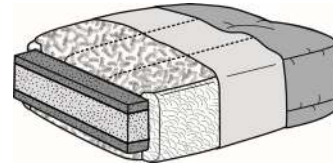

**BLEND DOWN CUSHION (BD)**

2.0 high-density, high-resiliency foam, capped on top and bottom with a layer of Blend Down that's baffled to keep it in place. The Blend Down mix consists of an 80/20 blend of fiber (80%) and hypoallergenic feathers/ down (20%). This cushion is encased in a 100% cotton, down-proof ticking. Blend Down cushions provide a softer seat without sacrificing durability. They are designated with a BD at the end of the style number. **Note: When a style has BD seat cushions as a standard, any pillows on that style will also be Blend Down. (except for Custom Blends styles which have LuxDown pillows)**

**BLEND DOWN CLOUD CUSHION (BD)**

25% more feathers and fiber than our standard Blend Down cushion. 2.0 high-density, high-resiliency foam, capped on top and bottom with a thick layer of Blend Down that's baffled to keep it in place. The Blend Down mix consists of an 80/20 blend of fiber (80%) and hypoallergenic feathers/ down (20%). This cushion is encased in a 100% cotton, down-proof ticking. Blend Down cushions provide a softer seat without sacrificing durability. They are designated with a BD at the end of the style number. **Note: When a style has Blend Down seat cushions as a standard, any pillows on that style will also be Blend Down.**