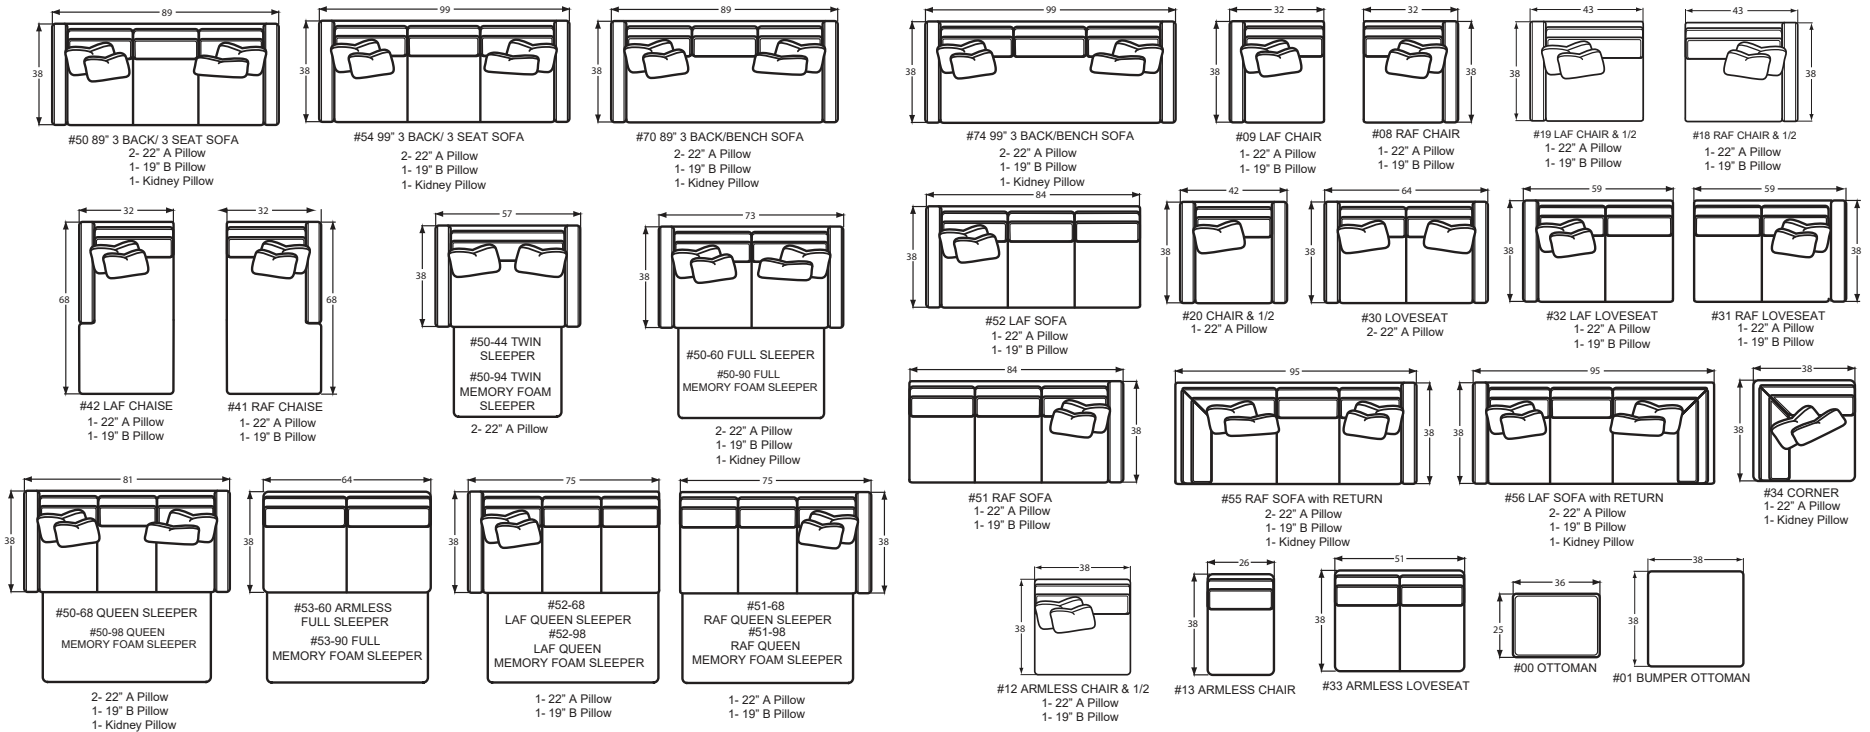

7927 SOFA & SECTIONAL PIECES