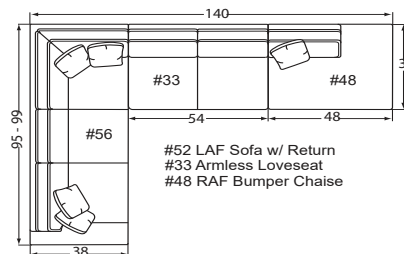

SAMPLE CONFIGURATIONS

(Applicable for both power & non-power pieces)