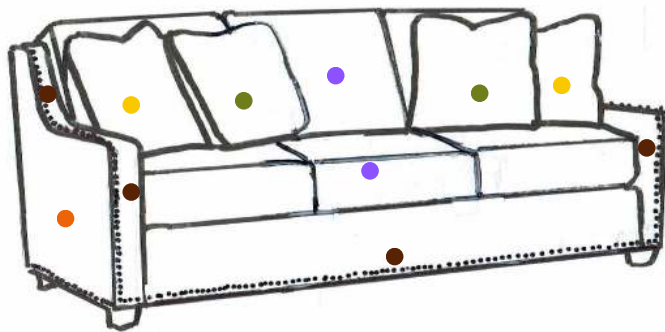

CUSTOM BLENDS

Fully Customizable Leather and Fabric Collage Styles

LF702950BD SOFA

Quantity: Price: $

- _____ **Leather** ● In-Arm and Front Rail
- _____ **Fabric 1** ● Outside and In-Back
- _____ **Fabric 2** ● Seat Cushions, Backs
- _____ **Fabric 3** ● A Pillows (2)
- _____ **Fabric 4** ● B Pillows (2)
- _____ **Leg Finish**
- _____ **Nail Finish**

LF702920BD CHAIR 1/2

Quantity: Price: $

- _____ **Leather** ● In-Arm and Front Rail
- _____ **Fabric 1** ● Outside and In-Back
- _____ **Fabric 2** ● Seat Cushion, Back
- _____ **Fabric 3** ● A Pillow (1)
- _____ **Leg Finish**
- _____ **Nail Finish**

LF702930BD LOVESEAT

Quantity: Price: $

- _____ **Leather** ● In-Arm and Front Rail
- _____ **Fabric 1** ● Outside and In-Back
- _____ **Fabric 2** ● Seat Cushions, Backs,
- _____ **Fabric 3** ● A Pillows (2)
- _____ **Leg Finish**
- _____ **Nail Finish**

LF702900BD OTTOMAN

Quantity: Price: $

- _____ **Leather** Ottoman Base
- _____ **Fabric 1** Ottoman Top
- _____ **Leg Finish**
- _____ **Nail Finish**

Dealer Name _____

Date _____

Account # _____

PO # _____

Shipping Address _____