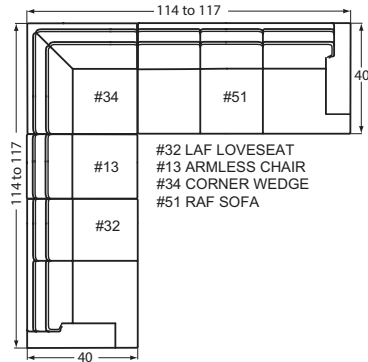

SAMPLE CONFIGURATIONS