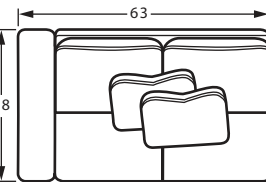

# 7354 SECTIONAL PIECES

#13BD ARMLESS CHAIR  
28W x 38D x 38H

#34BD CORNER  
38W x 38D x 38H  
2- 20" A Pillows  
1- 20" B pillow

#31BD RAF LOVESEAT  
63W x 38D x 38H  
1- 20" A Pillow  
1- 20" B Pillow

#32BD LAF LOVESEAT  
63W x 38D x 38H  
1- 20" A Pillow  
1- 20" B Pillow