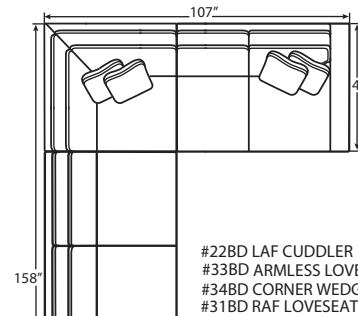

7839 SECTIONAL PIECES

SAMPLE CONFIGURATIONS