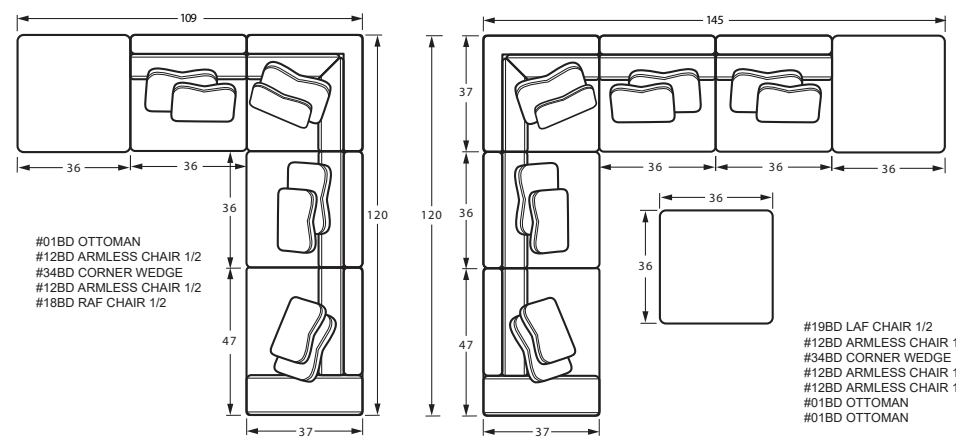

7348 SECTIONAL PIECES

SAMPLE CONFIGURATIONS