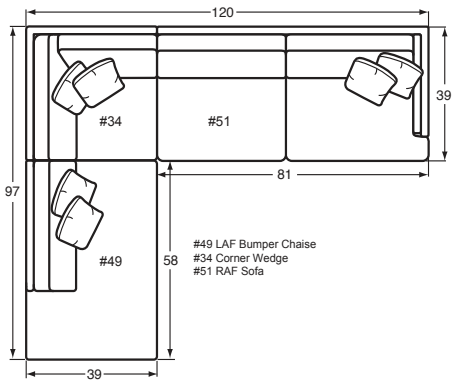

7469 SECTIONAL PIECES

SAMPLE CONFIGURATIONS