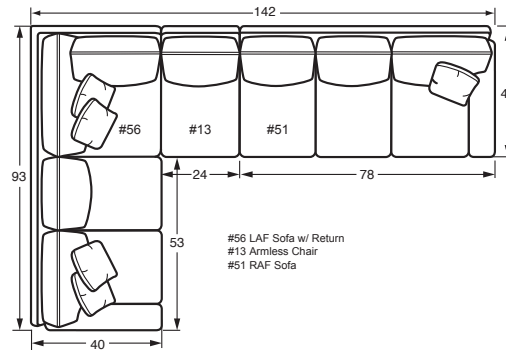

7364 / 9364 SECTIONAL PIECES

SAMPLE CONFIGURATIONS