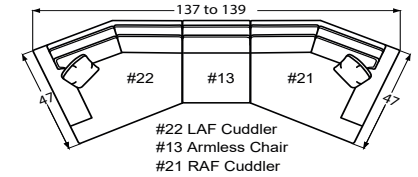

SAMPLE CONFIGURATIONS

(Applicable for both power & non-power pieces)