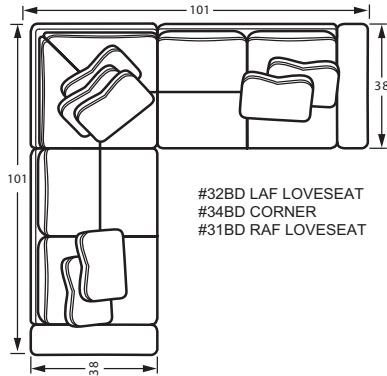

#32BD LAF LOVESEAT
#34BD CORNER
#31BD RAF LOVESEAT