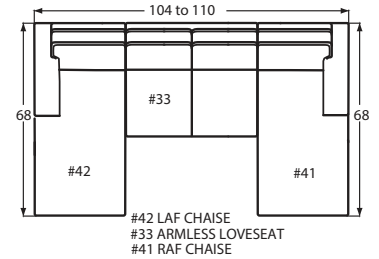

SAMPLE CONFIGURATIONS