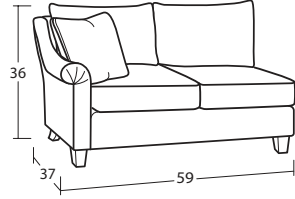

# 7464 SECTIONAL PIECES

#13BD ARMLESS CHAIR  
27W x 37D x 36H

#33BD ARMLESS LOVESEAT  
54W x 37D x 36H

#32BD LAF LOVESEAT  
59W x 37D x 36H  
1 - 19" A Pillow

#31BD RAF LOVESEAT  
59W x 37D x 36H  
1 - 19" A Pillow