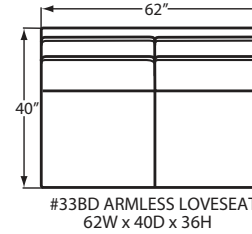

7839 SECTIONAL PIECES

SAMPLE CONFIGURATIONS