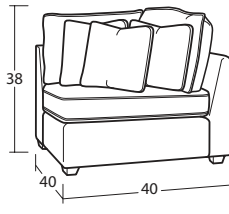

#34SS CORNER
40W x 40D x 38H
1 - 19" A Pillow / 2 - 19" B Pillows