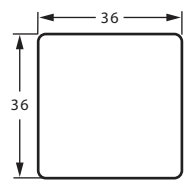

7127 SECTIONAL PIECES

#01BD BUMPER OTTOMAN
36W x 36D x 20H
(WITH CASTERS)