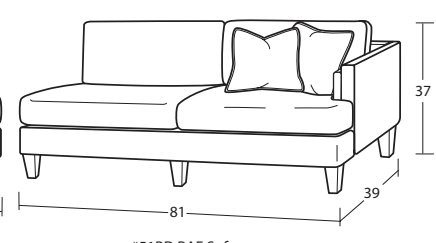

#51BD RAF Sofa
81W x 39D x 37H
1 - 21" A Pillow | 1 - 21" B Pillow