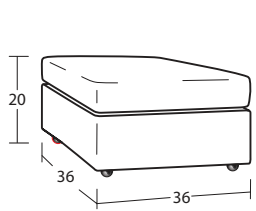

7517 AND 7518 SECTIONAL PIECES

#751001SS BUMPER OTTOMAN
(on casters)
36W x 36D x 20H