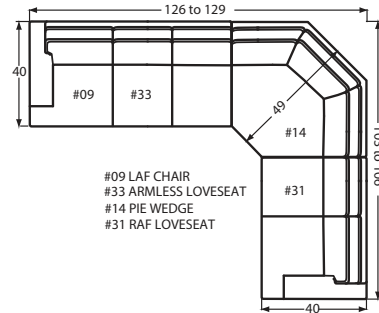

SAMPLE CONFIGURATIONS