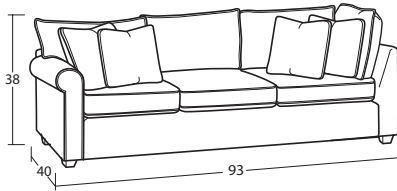

# 7364 / 9364 SECTIONAL PIECES

#13SS ARMLESS CHAIR  
24W x 40D x 38H

#34SS CORNER  
40W x 40D x 38H  
1 - 19" A Pillow / 2 - 19" B Pillows

#32SS LAF LOVESEAT  
55W x 40D x 38H  
1 - 19" A pillow

#31SS RAF LOVESEAT  
55W x 40D x 38H  
1 - 19" A pillow