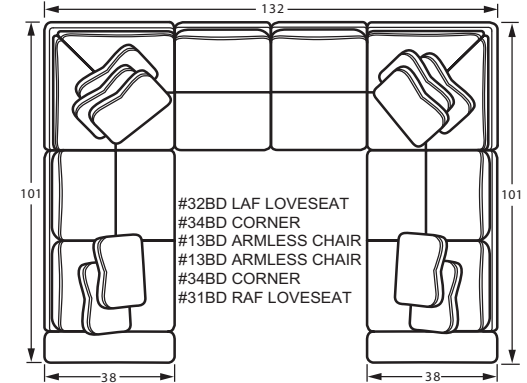

#32BD LAF LOVESEAT
#34BD CORNER
#13BD ARMLESS CHAIR
#34BD CORNER
#31BD RAF LOVESEAT