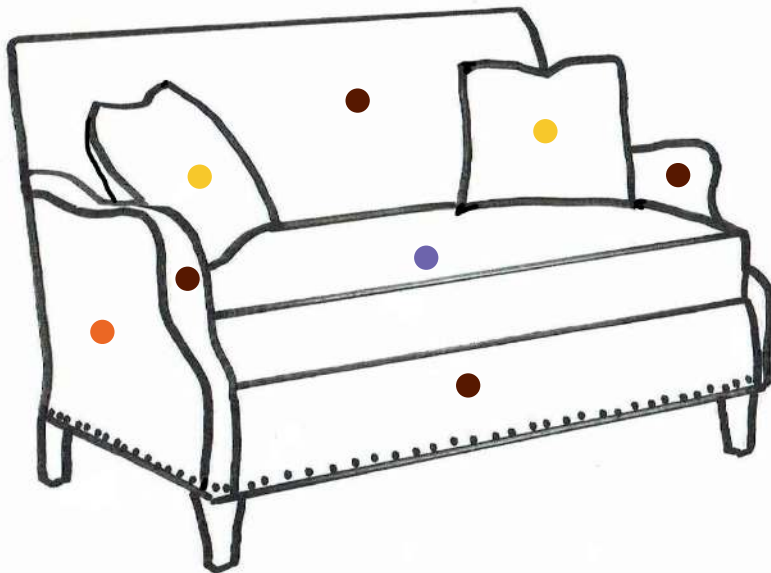

CUSTOM BLENDS

Fully Customizable Leather and Fabric Collage Styles

LF050330BD SETTEE

Quantity: Price: $

- _____ **Leather** ● In-Arm, In-Back and Front Rail
- _____ **Fabric 1** ● Outside Back, Outside Arm
- _____ **Fabric 2** ● Seat Cushion
- _____ **Fabric 2** ● A Pillows
- _____ **Leg Finish**
- _____ **Nail Finish**

Dealer Name _____

Date _____

Account # _____

PO # _____

Shipping Address _____

_____