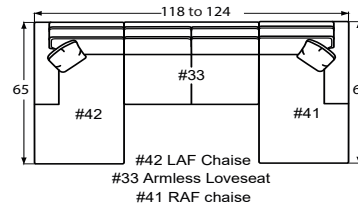

SAMPLE CONFIGURATIONS

(Applicable for both power & non-power pieces)