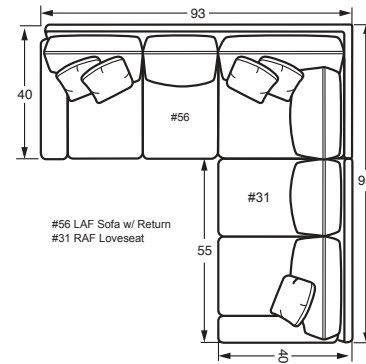

7364 / 9364 SECTIONAL PIECES

SAMPLE CONFIGURATIONS