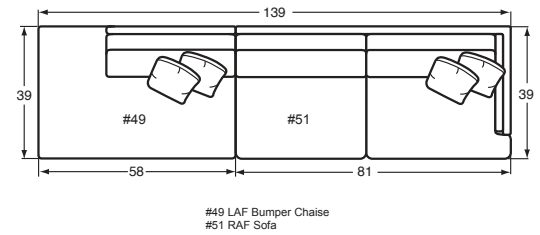

SAMPLE CONFIGURATIONS