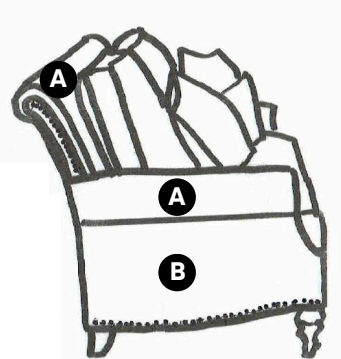

LF7482
LF0282

CUSTOM
BLENDS

Fully Customizable Leather and Fabric Collage Styles

LF748250BD 89" SOFA

Quantity: Price: \$

- _____ Leather (A) In-Arm, In-Back, Front Rail
- _____ Fabric 1 (B) Outside
- _____ Fabric 2 (C) Seat Cushions, Backs
- _____ Fabric 3 (D) A Pillows (2)
- _____ Fabric 4 (E) Kidney Pillow (1)
- _____ Leg Finish
- _____ Nail Finish

LF748230BD LOVESEAT

Quantity: Price: \$

- _____ Leather (A) In-Arm, In-Back, Front Rail
- _____ Fabric 1 (B) Outside
- _____ Fabric 2 (C) Seat Cushions, Backs
- _____ Fabric 3 (D) A Pillows (2) (no KP)
- _____ Leg Finish
- _____ Nail Finish

LF748220BD CHAIR 1/2

Quantity: Price: \$

- _____ Leather (A) In-Arm, In-Back, Front Rail
- _____ Fabric 1 (B) Outside
- _____ Fabric 2 (C) Seat Cushion, Back
- _____ Fabric 3 (D) A Pillow (1) (no KP)
- _____ Leg Finish
- _____ Nail Finish