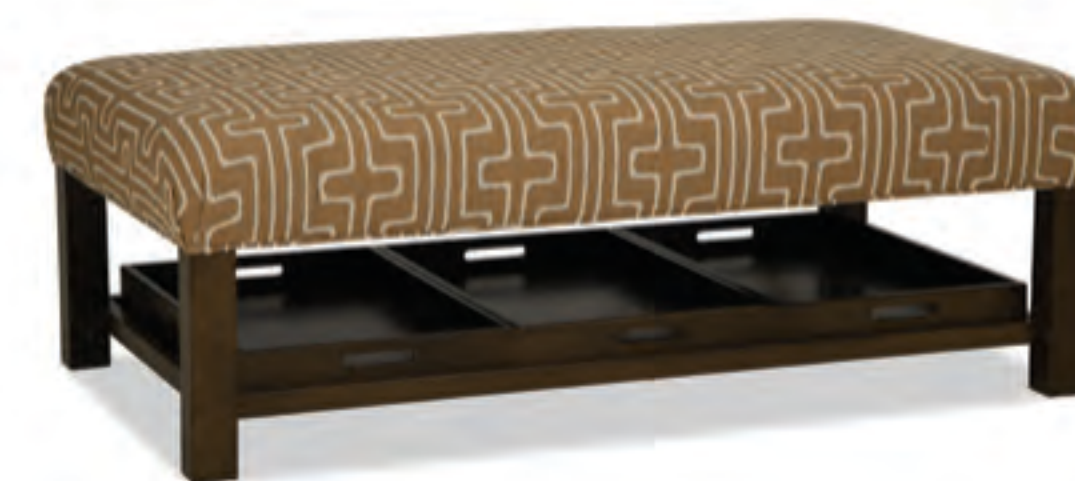

PAULA DEEN
Home

Fall 2025 Catalog Supplement

Belle P758250BD Sofa

W 98" D 43" H 38" AH 27" SD 25"

Fabric: Picnic 16 / Blanche 16 / Styers 16

Finish: Cashmere

Nails: Light Brass

The P7582 group includes Sofa, Loveseat, Chair, Ottoman

Belle P758220BD Chair & 1/2 & Ottoman

Chair & 1/2: W 54" D 43" H 38" AH 27" SD 25"

Ottoman: W 35" D 25" H 17"

Fabric: Wendell 16 / Milano 15

Finish: Cashmere

Nails: Light Brass

P034500 Cocktail Ottoman

W 58" D 33" H 21"

Fabric: Sahara 36

Finish: Molasses

Fabric Shown in Room Scene: Lipari 03

Finish: Cashmere

P042810BDSG Swivel Glider

W 33" D 37" H 38" AH 25" SD 22"

Fabric: Barbieri 21

Fabric Shown in Room Scene: Blanche 16